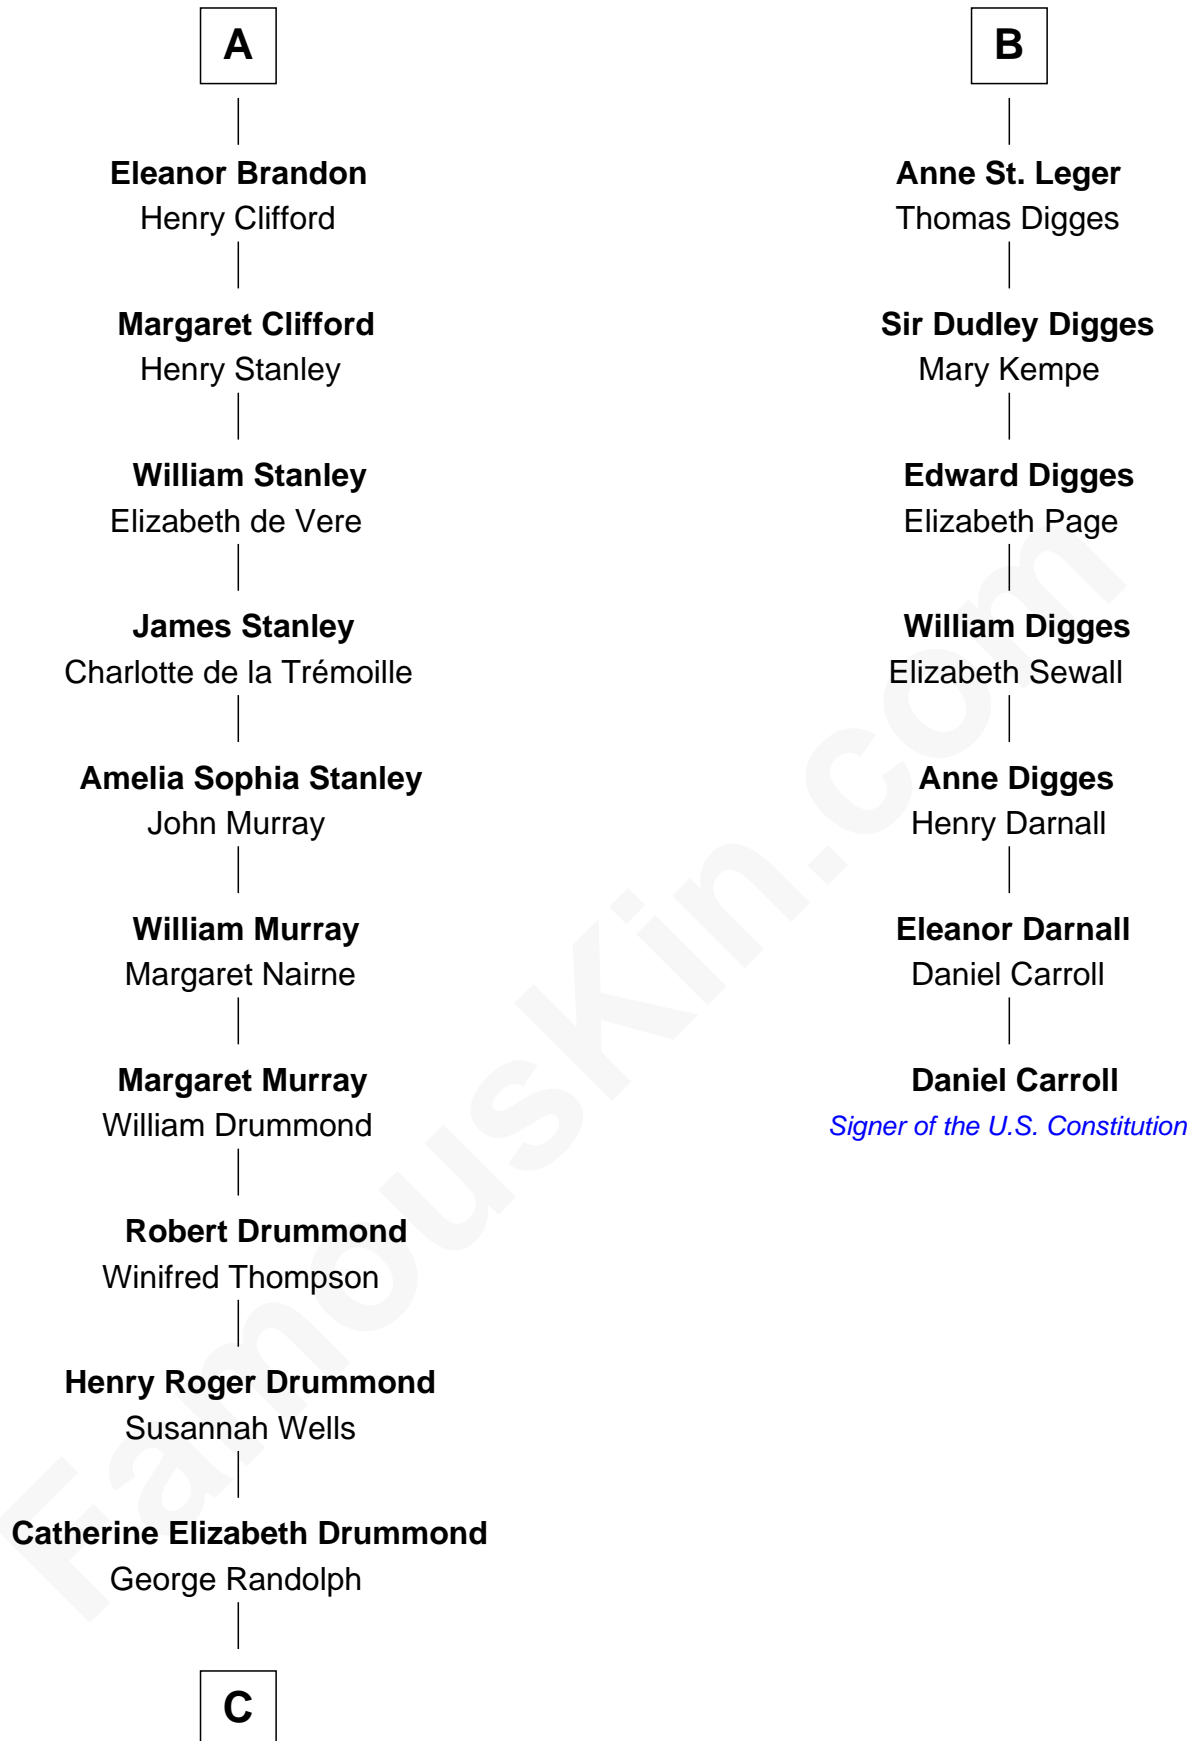

# FamousKin.com Relationship Chart of

**Hugh Grant**

*Movie Actor*

13th cousin 8 times removed of

**Daniel Carroll**

*Signer of the U.S. Constitution*

**C**

—  
**Cyril Randolph**

Frances Selina Hervey

—  
**Felton George Randolph**

Emily Margaret Nepean

—  
**Margaret Isobel Randolph**

John Cassilis MacLean

—  
**Fynvola Susan MacLean**

James Murray Grant

—  
**Hugh Grant**