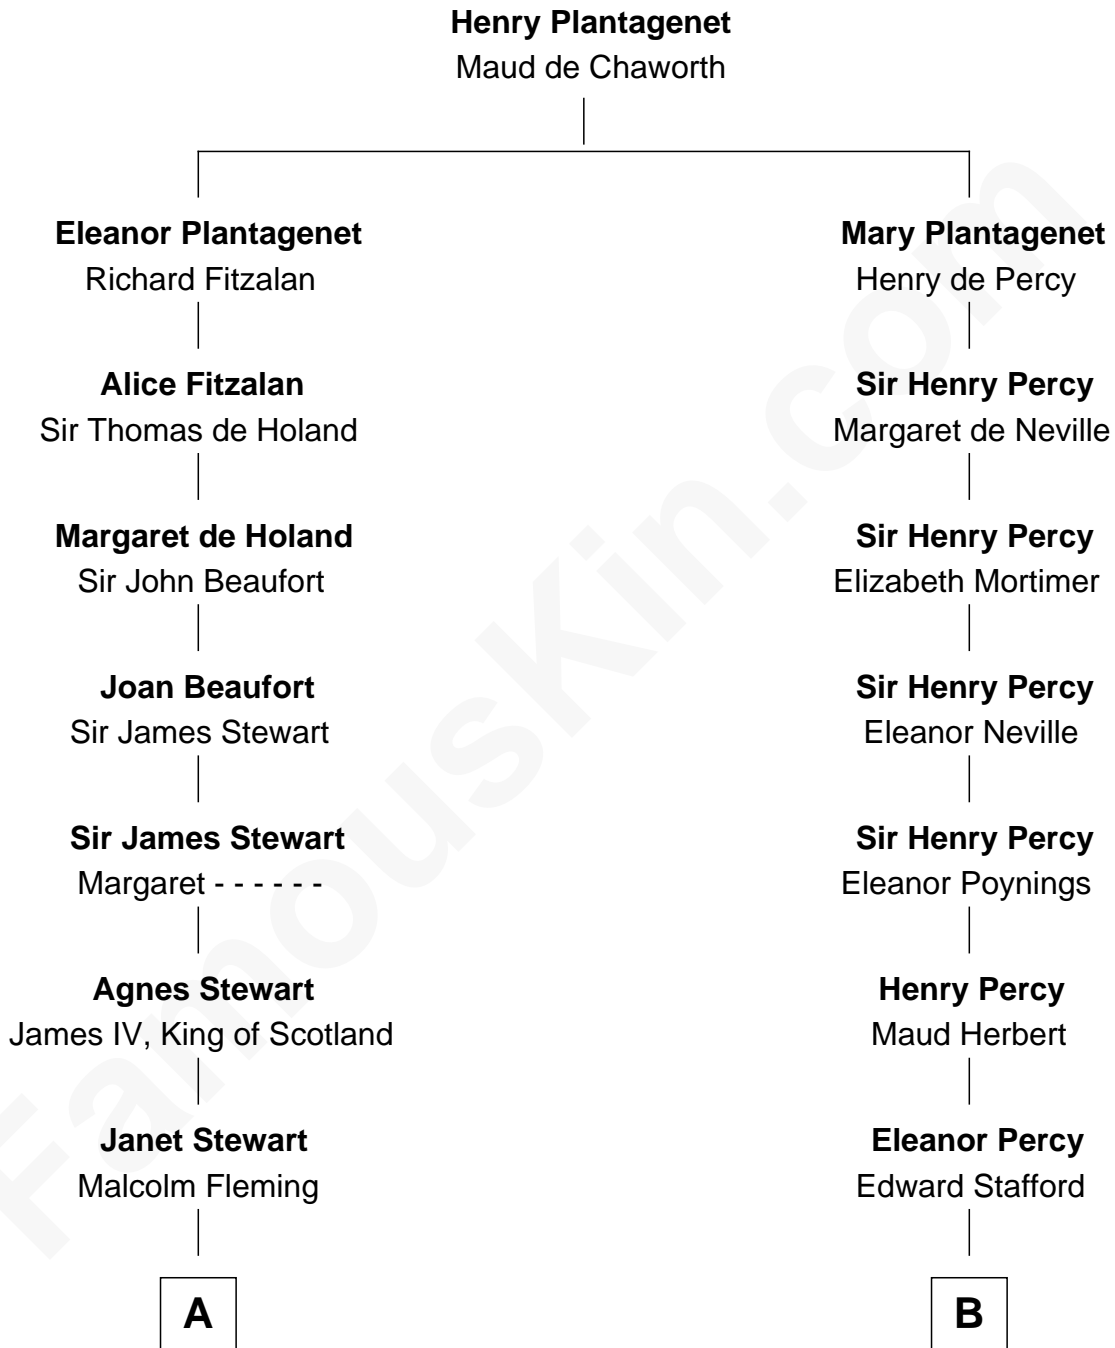

# FamousKin.com Relationship Chart of

**Hugh Grant**

*Movie Actor*

15th cousin 6 times removed of

**Daniel Carroll**

*Signer of the U.S. Constitution*

**C**

—  
**Cyril Randolph**

Frances Selina Hervey

—  
**Felton George Randolph**

Emily Margaret Nepean

—  
**Margaret Isobel Randolph**

John Cassilis MacLean

—  
**Fynvola Susan MacLean**

James Murray Grant

—  
**Hugh Grant**