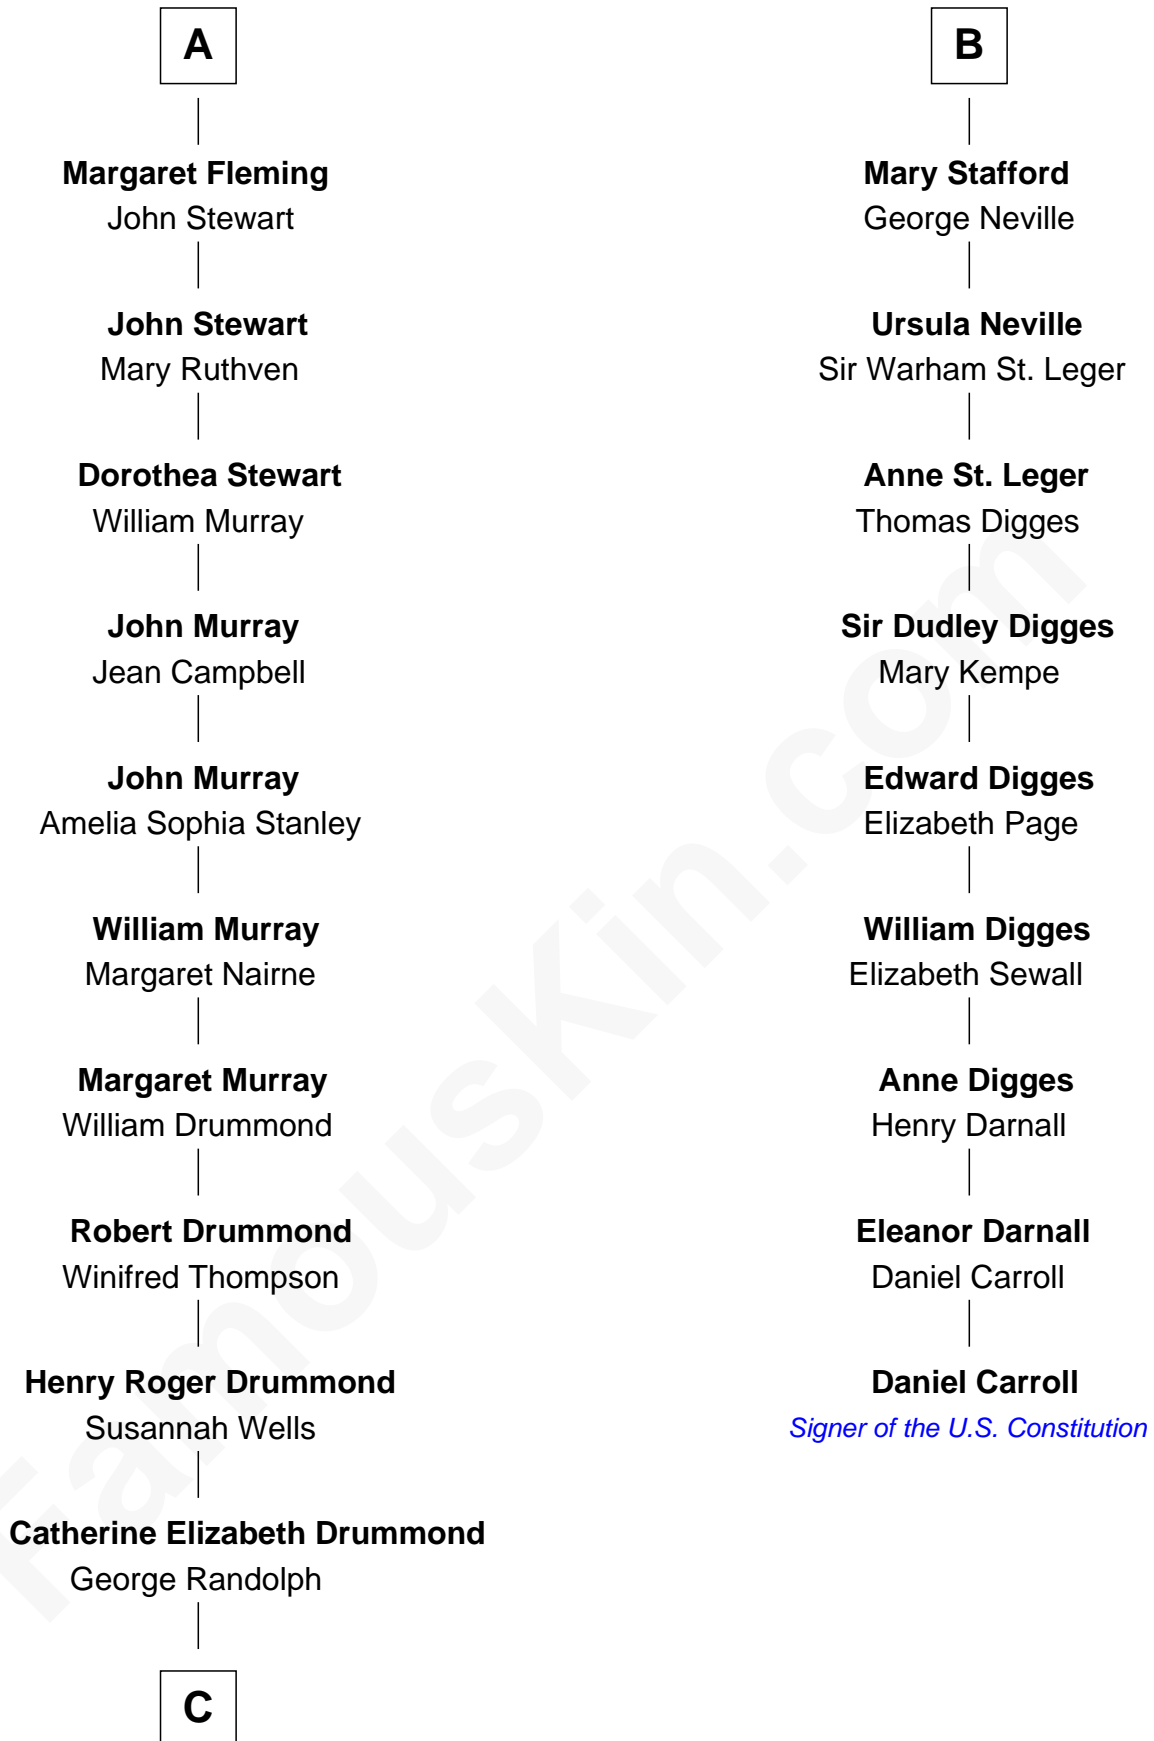

# FamousKin.com Relationship Chart of

**Hugh Grant**

*Movie Actor*

15th cousin 6 times removed of

**Daniel Carroll**

*Signer of the U.S. Constitution*

**C**

—  
**Cyril Randolph**

Frances Selina Hervey

—  
**Felton George Randolph**

Emily Margaret Nepean

—  
**Margaret Isobel Randolph**

John Cassilis MacLean

—  
**Fynvola Susan MacLean**

James Murray Grant

—  
**Hugh Grant**