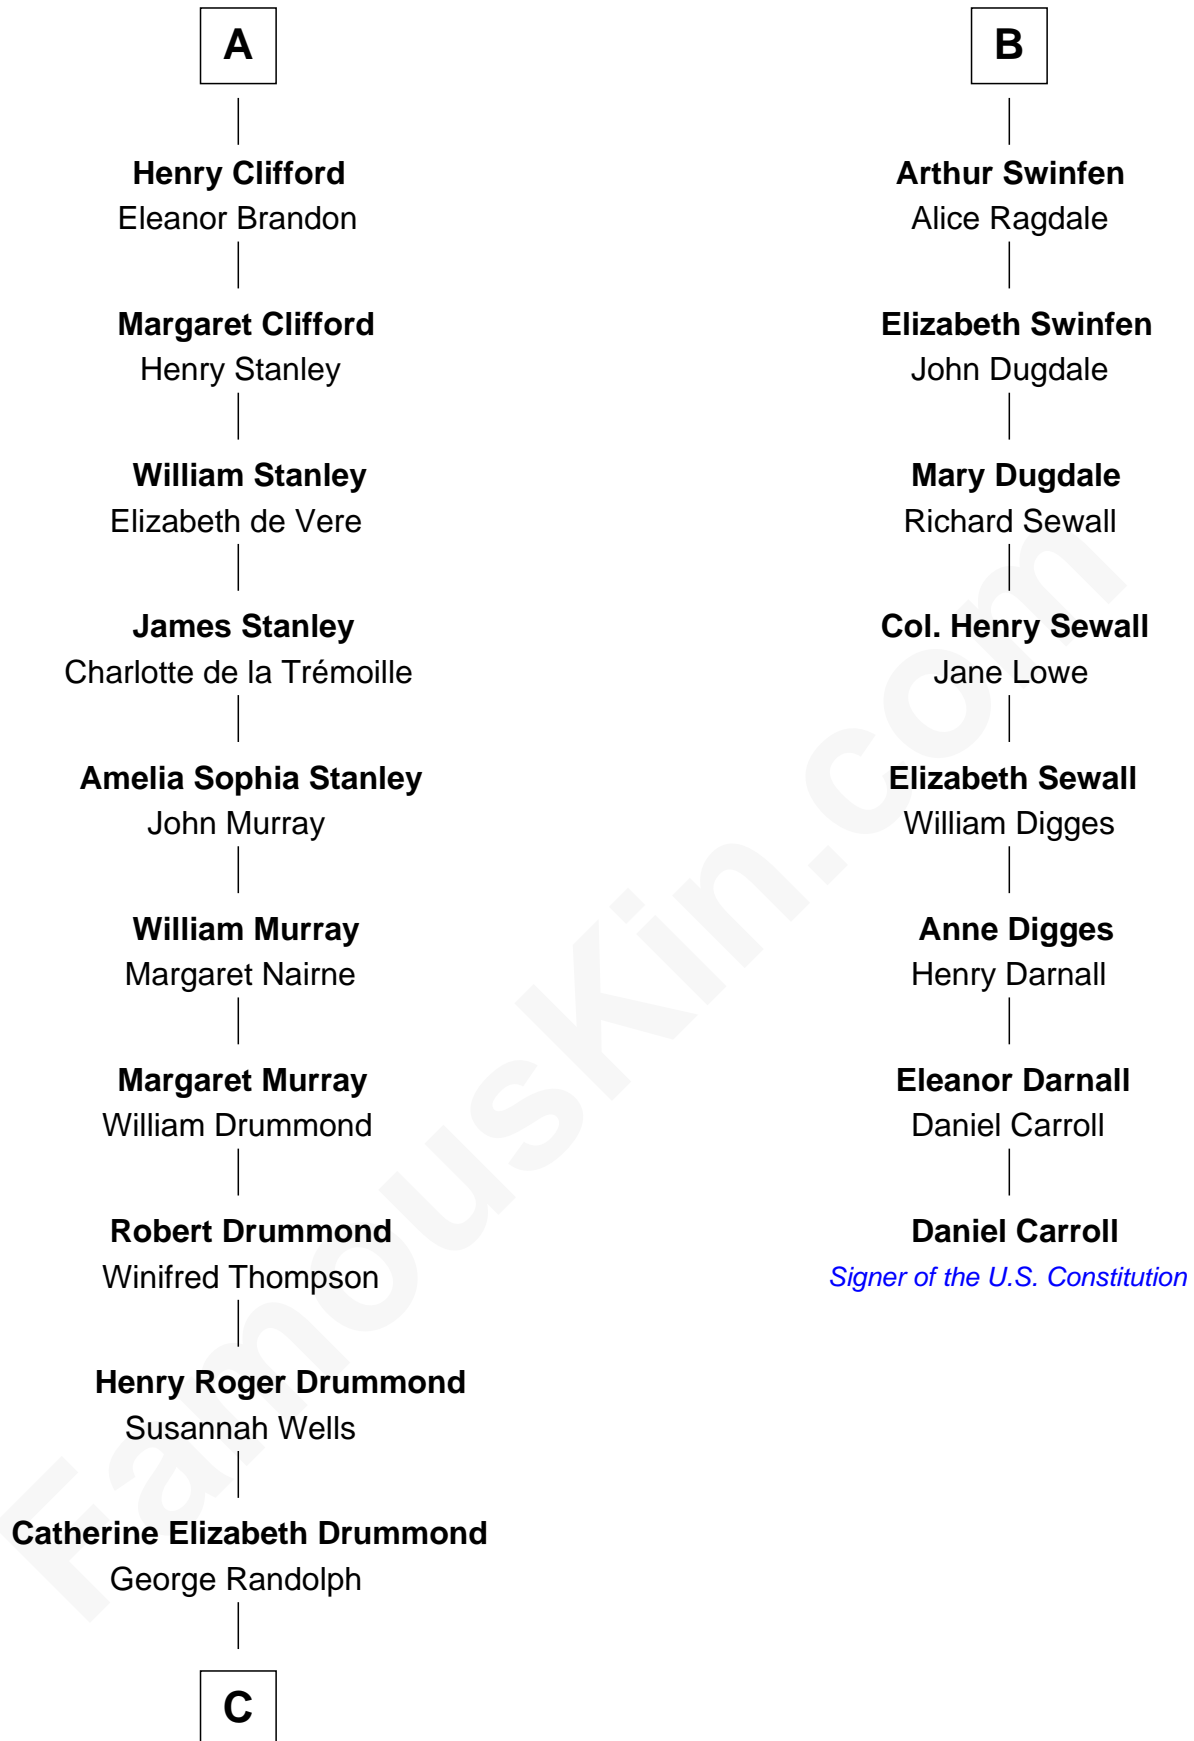

# FamousKin.com Relationship Chart of

**Hugh Grant**

*Movie Actor*

14th cousin 7 times removed of

**Daniel Carroll**

*Signer of the U.S. Constitution*

**Ralph de Stafford**

**C**

—  
**Cyril Randolph**

Frances Selina Hervey

—  
**Felton George Randolph**

Emily Margaret Nepean

—  
**Margaret Isobel Randolph**

John Cassilis MacLean

—  
**Fynvola Susan MacLean**

James Murray Grant