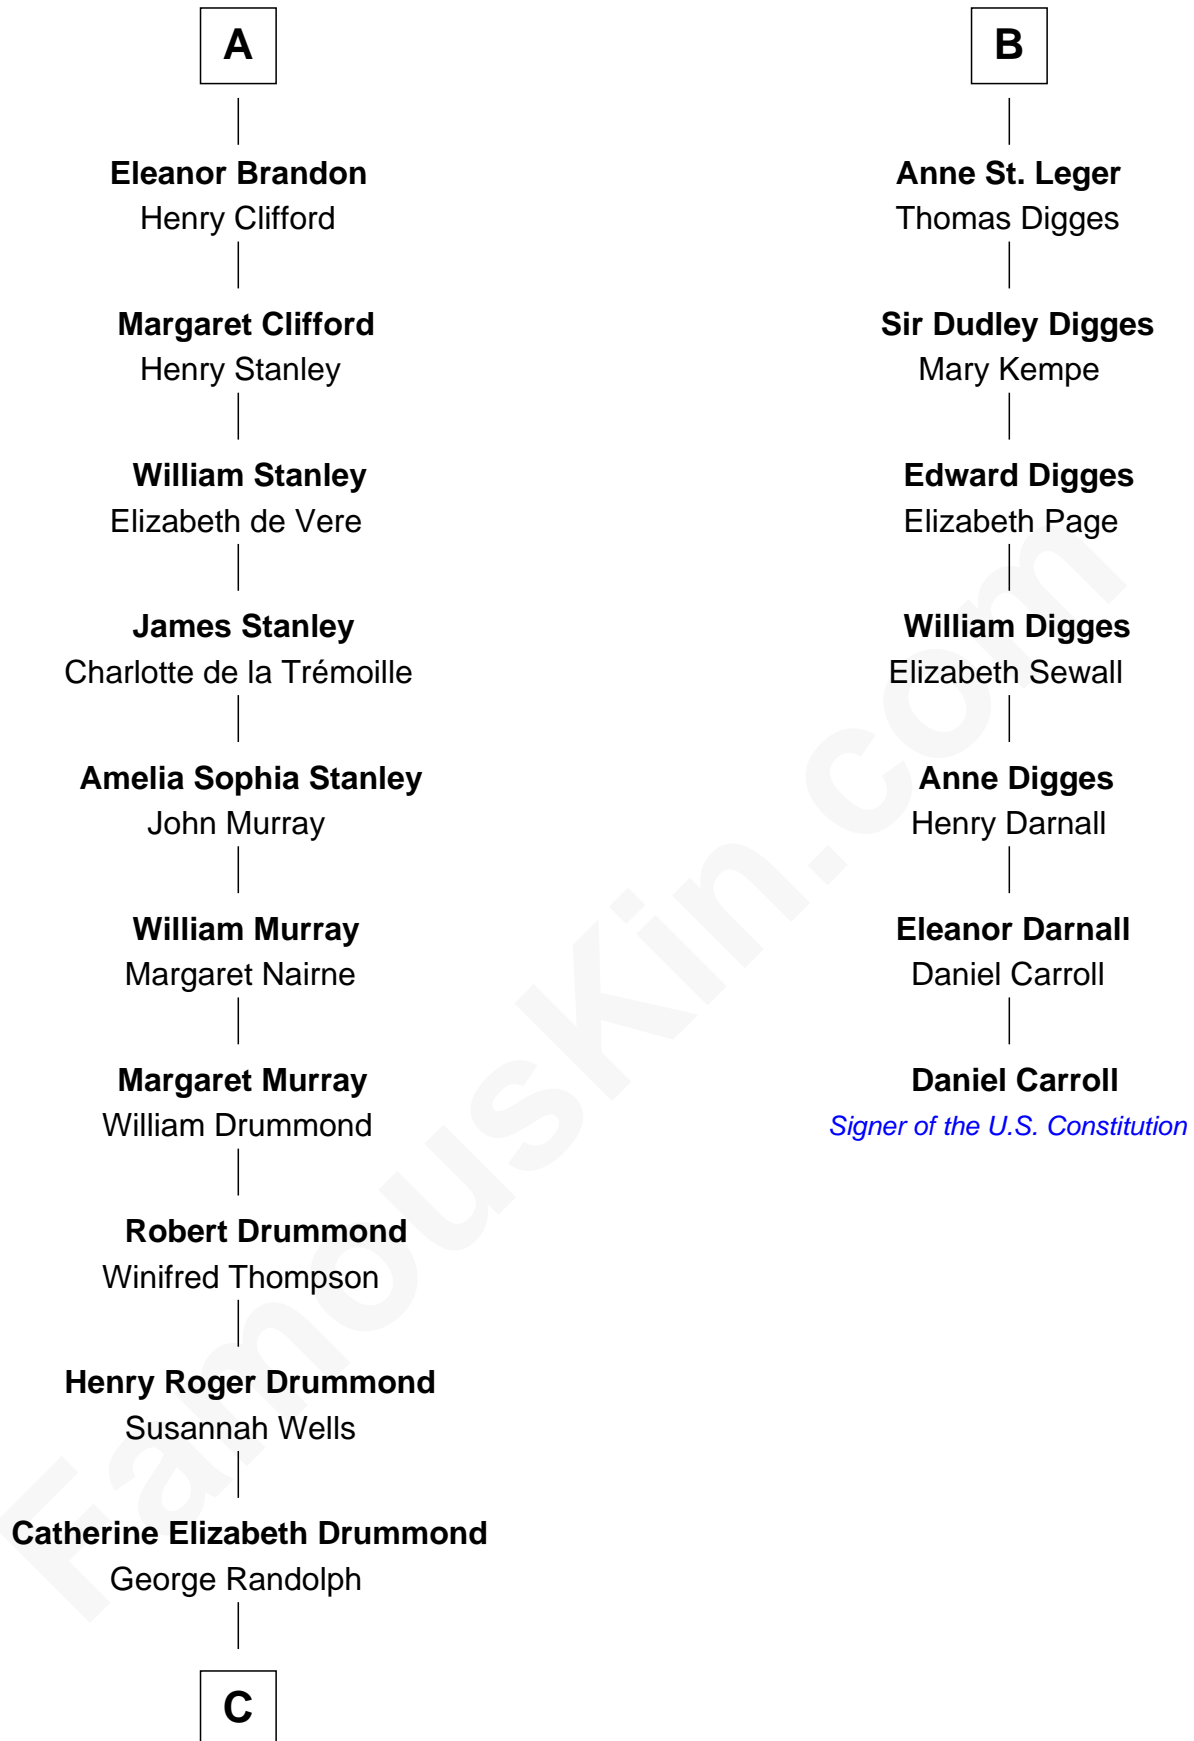

# FamousKin.com Relationship Chart of

**Hugh Grant**

*Movie Actor*

13th cousin 8 times removed of

**Daniel Carroll**

*Signer of the U.S. Constitution*

**Sir Hugh I de Audley**

Iseult de Mortimer

**C**

—  
**Cyril Randolph**

Frances Selina Hervey

—  
**Felton George Randolph**

Emily Margaret Nepean

—  
**Margaret Isobel Randolph**

John Cassilis MacLean

—  
**Fynvola Susan MacLean**