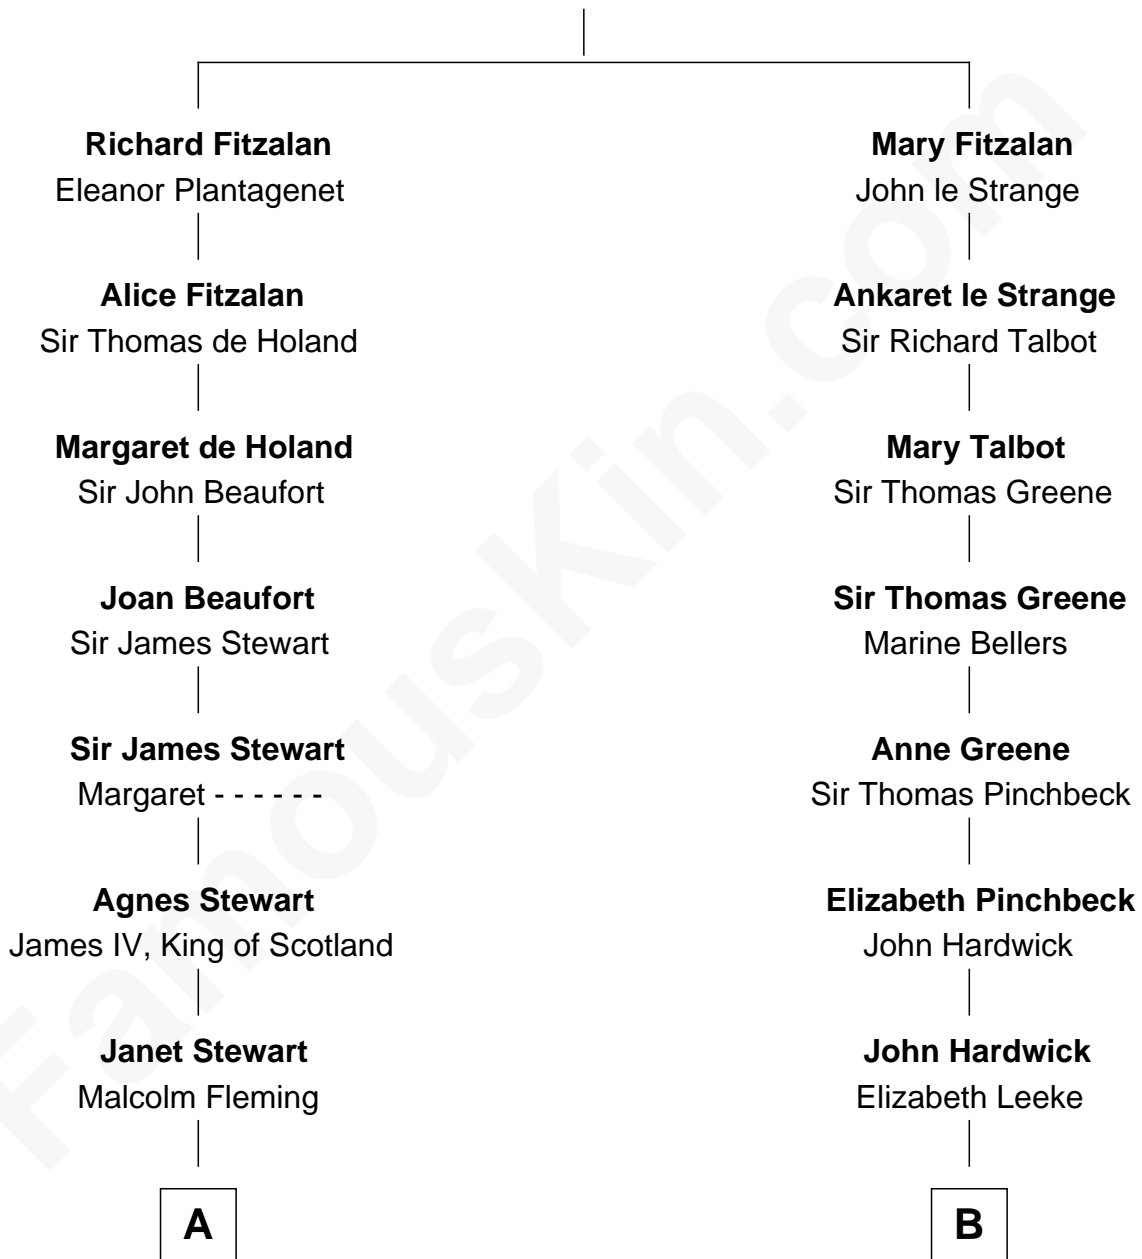

FamousKin.com Relationship Chart of

Hugh Grant

Movie Actor

14th cousin 7 times removed of

Daniel Carroll

Signer of the U.S. Constitution

Edmund Fitzalan

Alice de Warenne