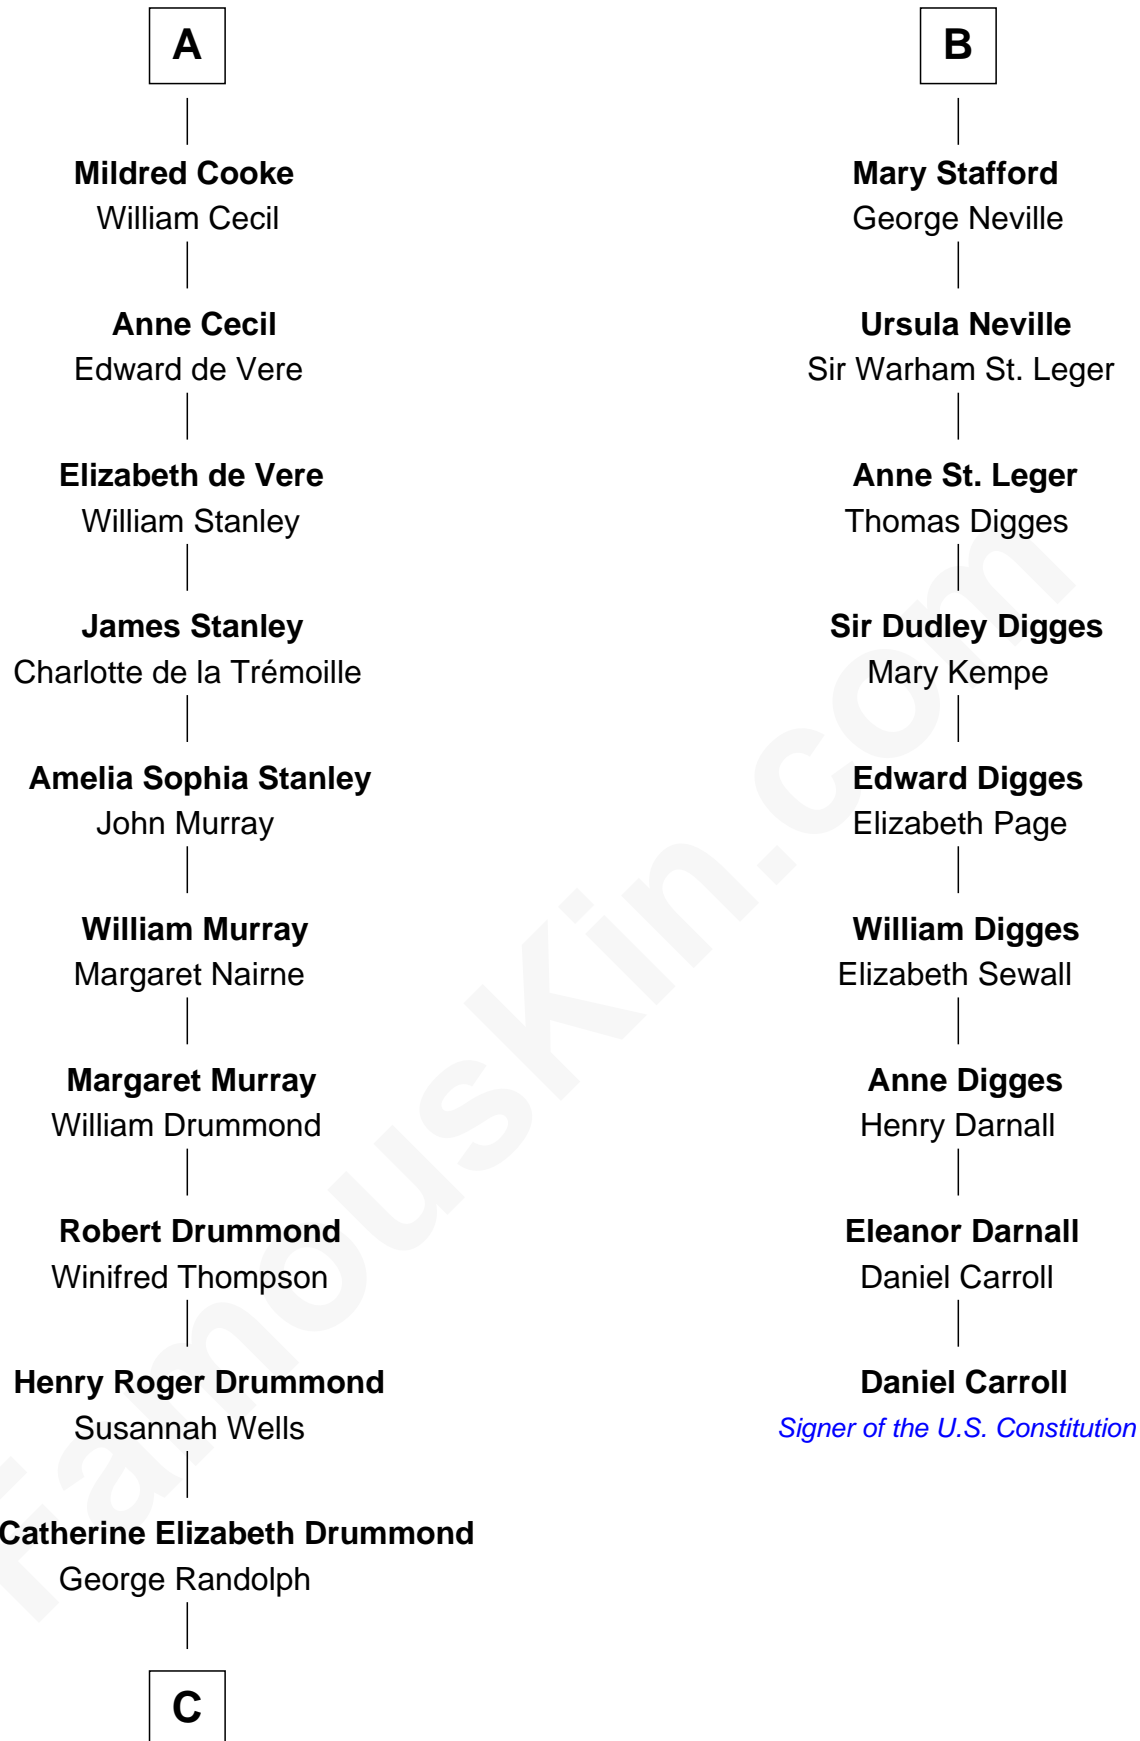

# FamousKin.com Relationship Chart of

**Hugh Grant**

*Movie Actor*

15th cousin 6 times removed of

**Daniel Carroll**

*Signer of the U.S. Constitution*

**Eudo la Zouche**  
Milicent de Cantilupe

**C**

—  
**Cyril Randolph**

Frances Selina Hervey

—  
**Felton George Randolph**

Emily Margaret Nepean

—  
**Margaret Isobel Randolph**

John Cassilis MacLean

—  
**Fynvola Susan MacLean**

James Murray Grant