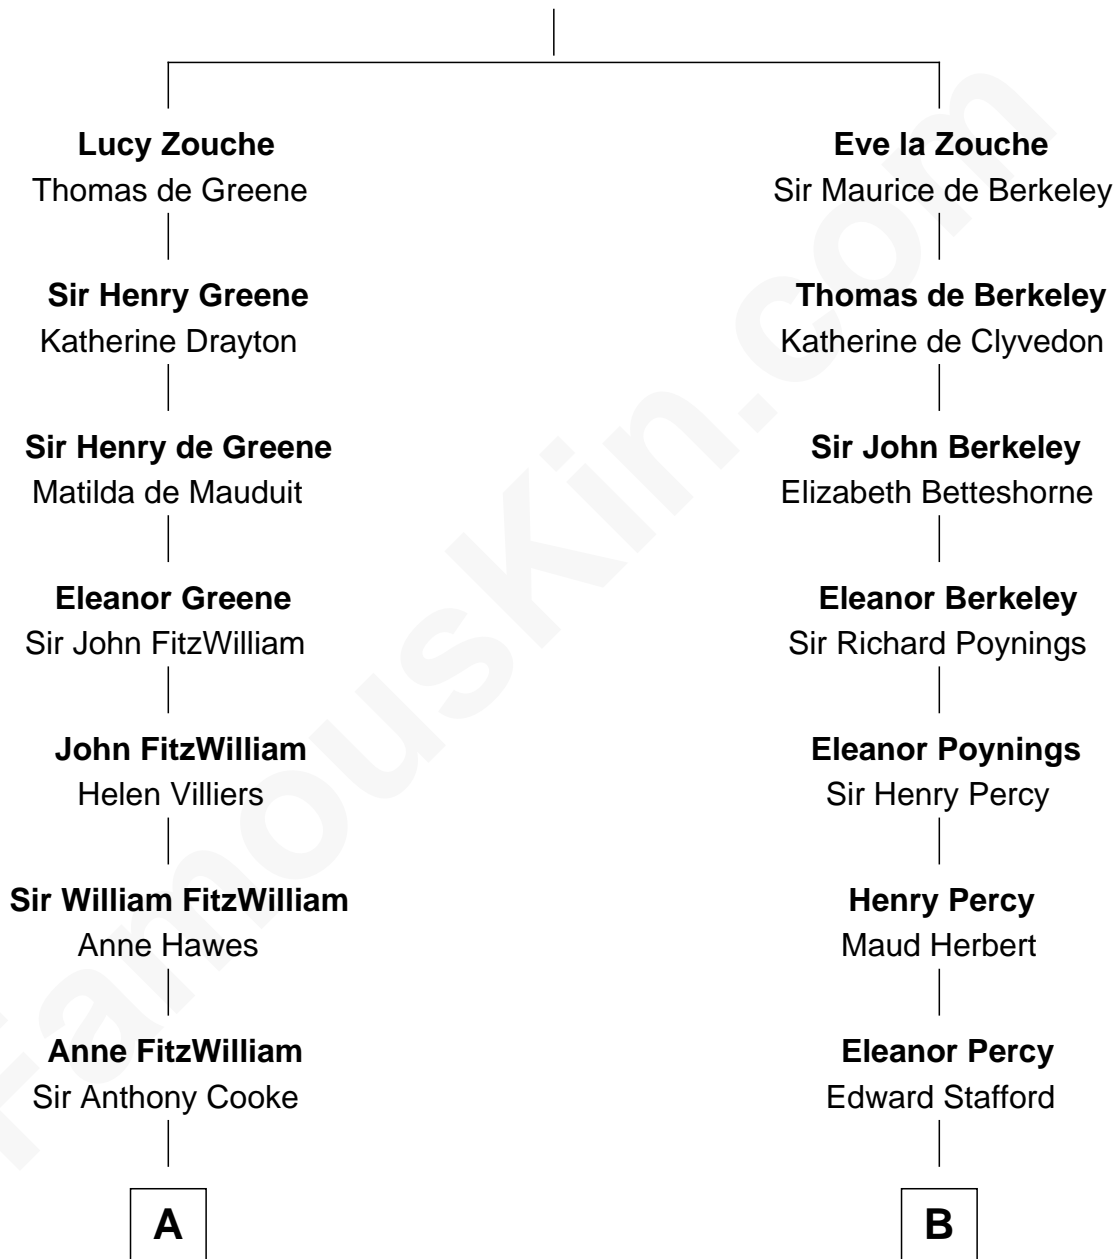

# FamousKin.com Relationship Chart of

**Hugh Grant**

*Movie Actor*

15th cousin 6 times removed of

**Daniel Carroll**

*Signer of the U.S. Constitution*

**Eudo la Zouche**  
Milicent de Cantilupe

**C**

—  
**Cyril Randolph**

Frances Selina Hervey

—  
**Felton George Randolph**

Emily Margaret Nepean

—  
**Margaret Isobel Randolph**

John Cassilis MacLean

—  
**Fynvola Susan MacLean**

James Murray Grant