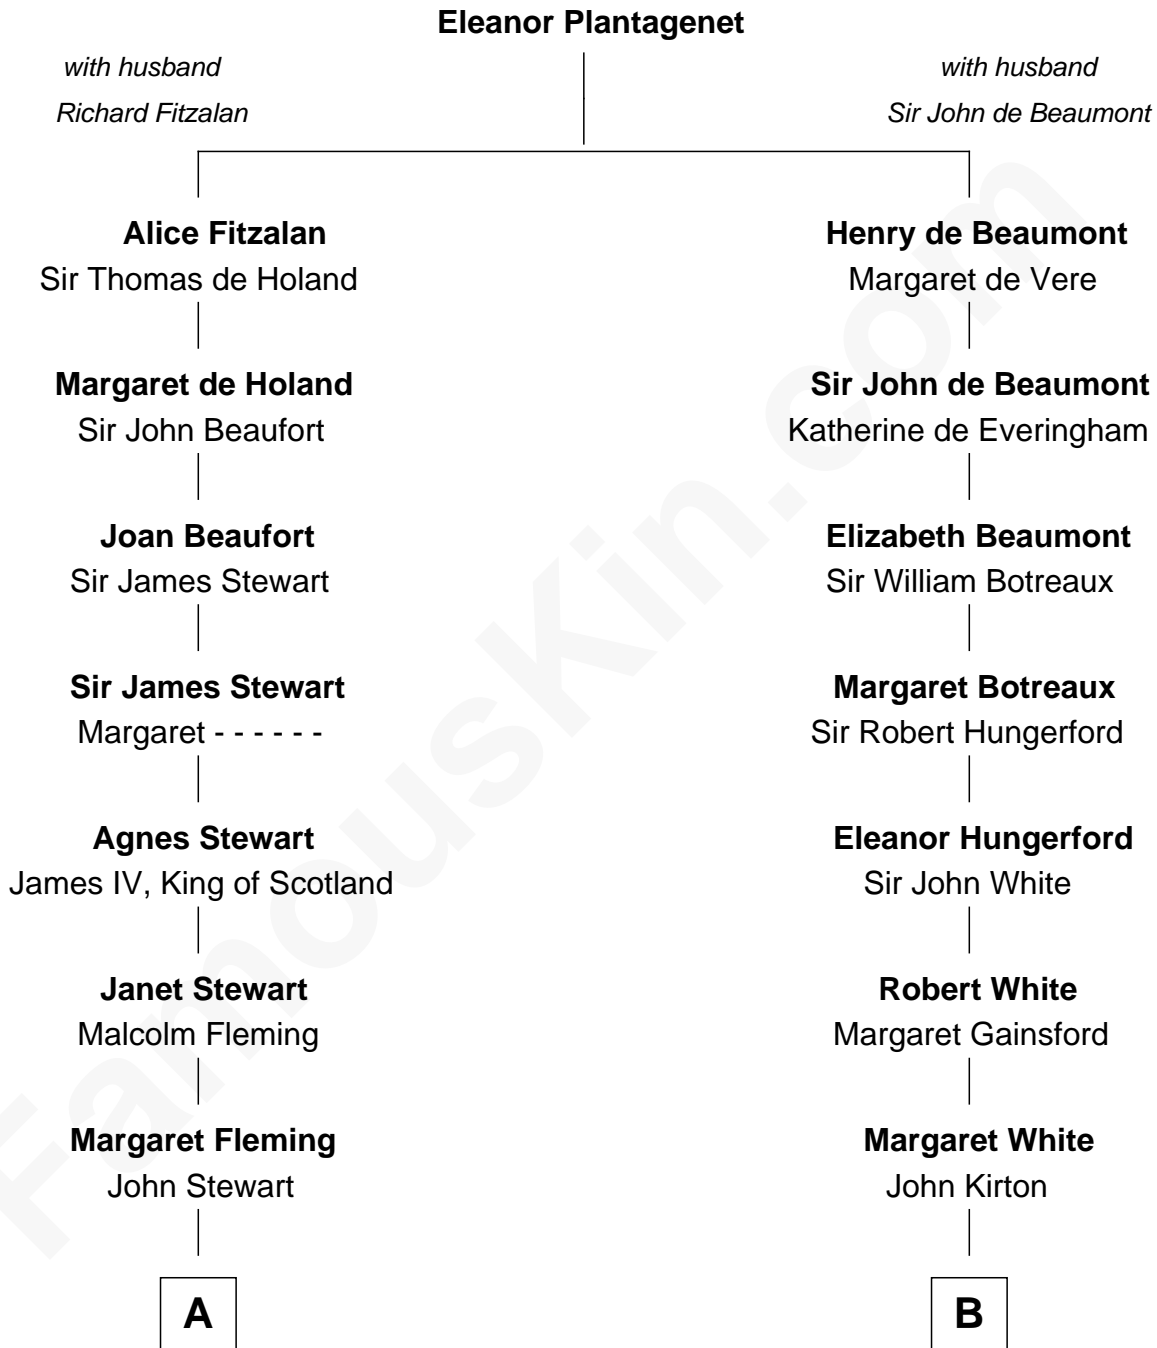

**FamousKin.com**  
**Relationship Chart of**  
**Hugh Grant**  
*Movie Actor*

17th cousin 3 times removed of  
**Guillermo Billinghurst**  
*31st President of Peru*

**C**

—  
**Felton George Randolph**

Emily Margaret Nepean

—  
**Margaret Isobel Randolph**

John Cassilis MacLean

—  
**Fynvola Susan MacLean**

James Murray Grant

—  
**Hugh Grant**

*Movie Actor*

FamousKin.com