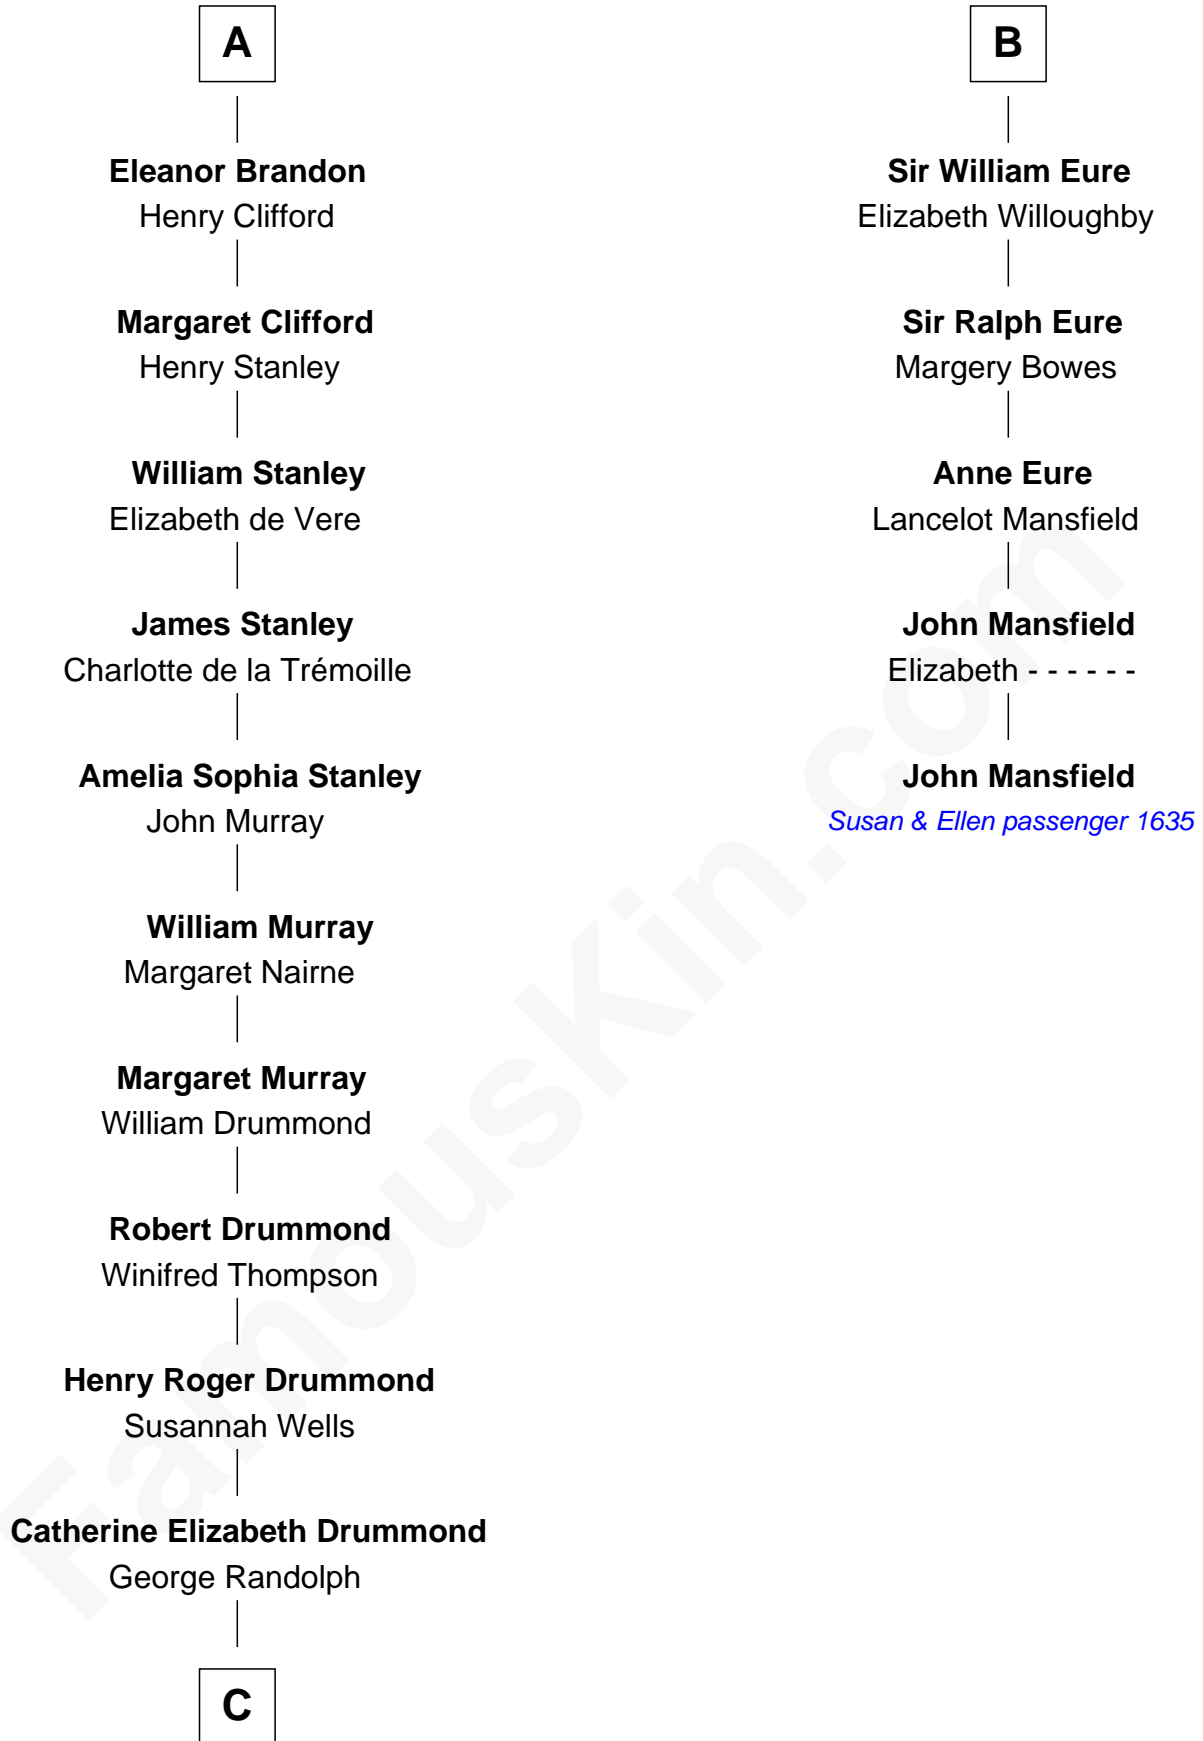

FamousKin.com Relationship Chart of

Hugh Grant

Movie Actor

11th cousin 10 times removed of

John Mansfield

(c1601 - 1674) Susan & Ellen passenger 1635

C

—
Cyril Randolph