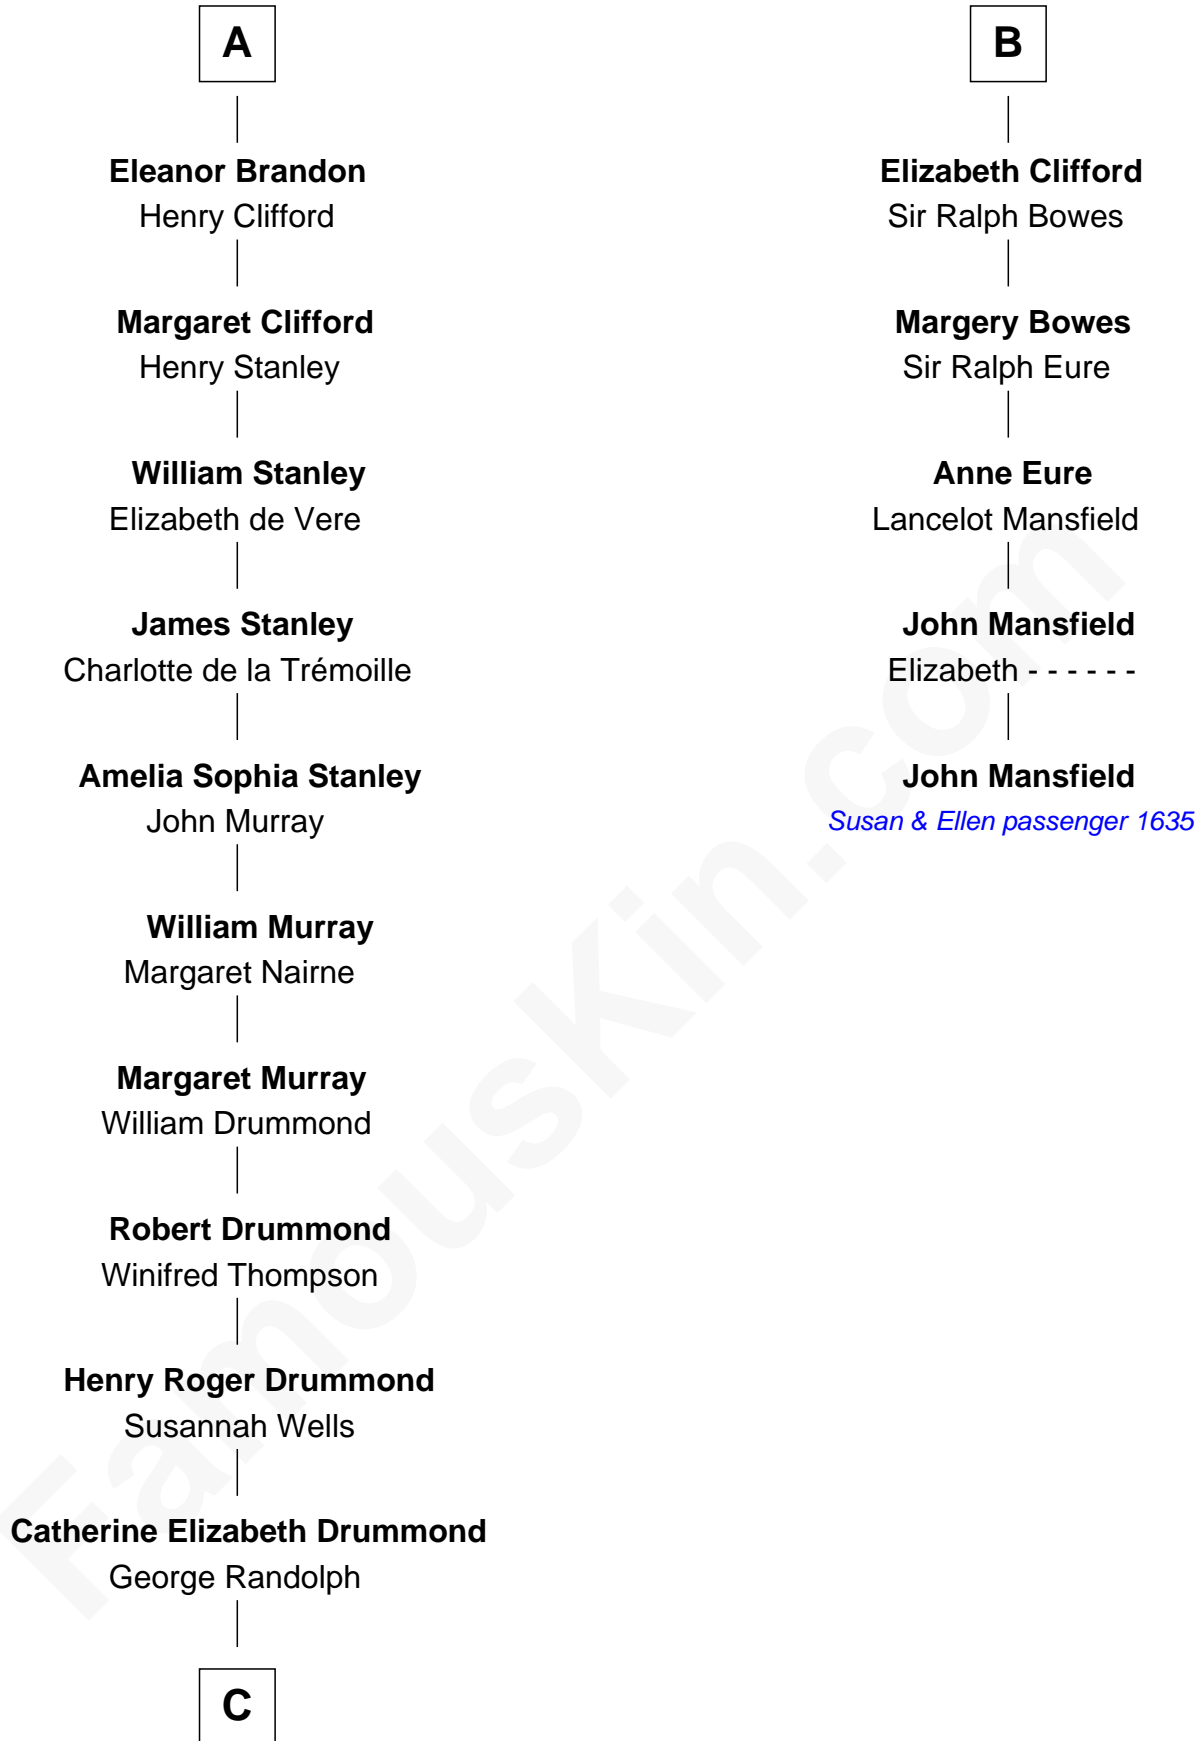

FamousKin.com Relationship Chart of

Hugh Grant

Movie Actor

11th cousin 10 times removed of

John Mansfield

(c1601 - 1674) Susan & Ellen passenger 1635

C

—
Cyril Randolph