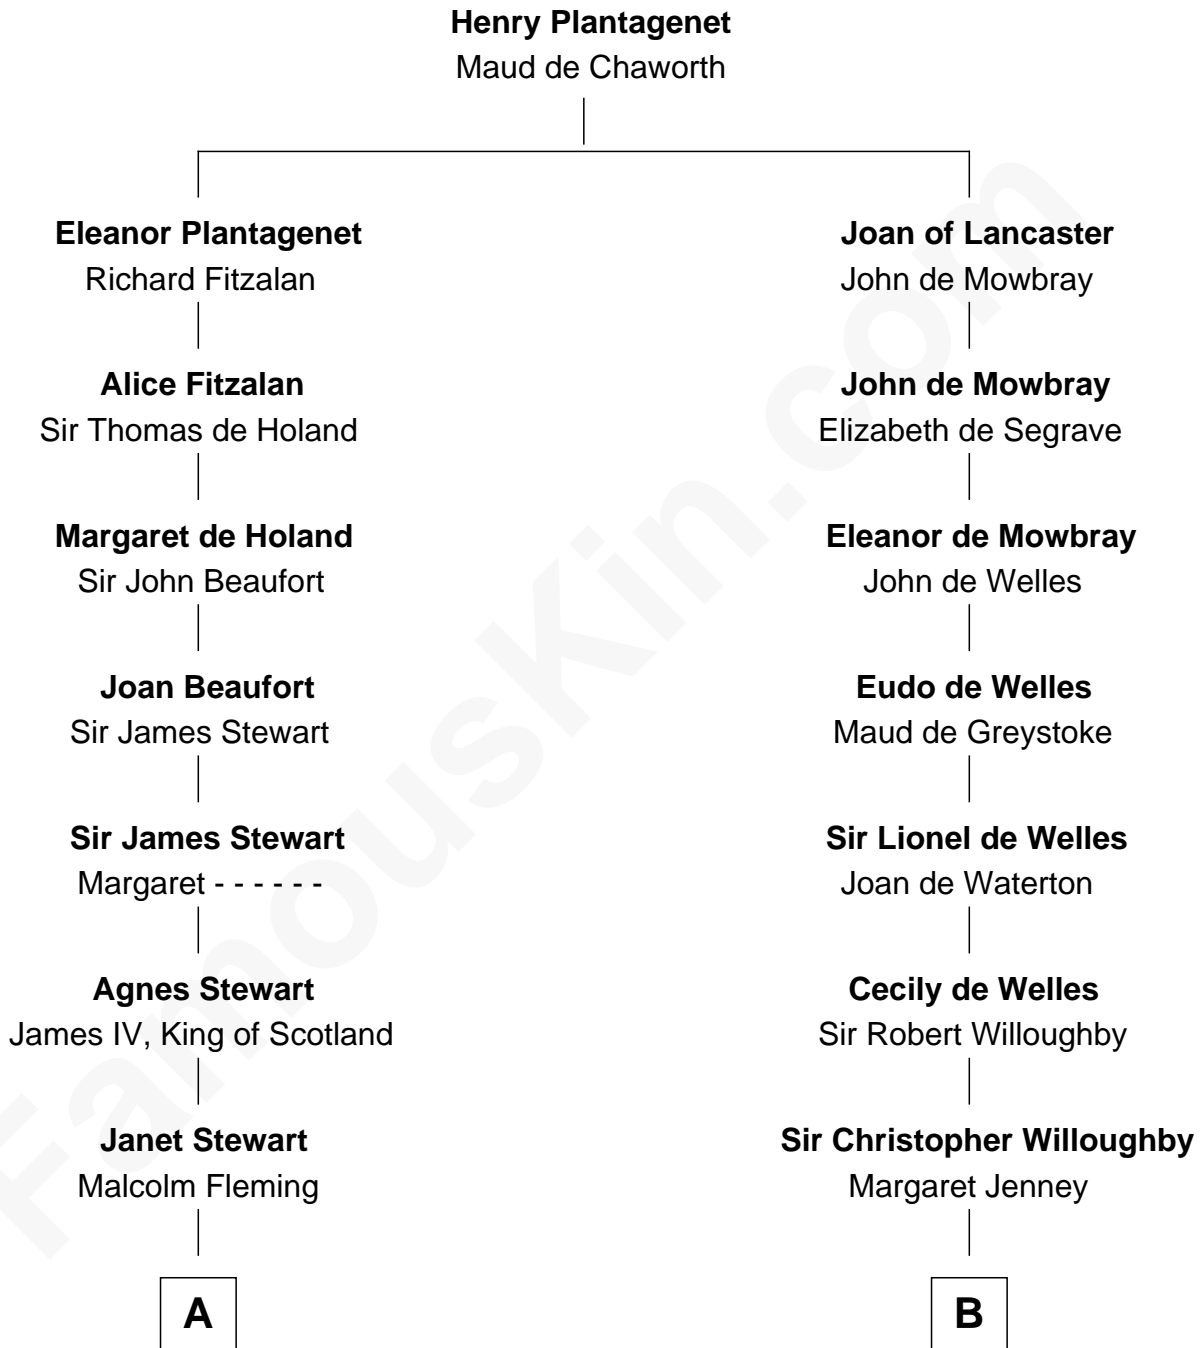

FamousKin.com Relationship Chart of

Hugh Grant

Movie Actor

11th cousin 10 times removed of

John Mansfield

(c1601 - 1674) Susan & Ellen passenger 1635

C

—
Cyril Randolph

Frances Selina Hervey

—
Felton George Randolph

Emily Margaret Nepean

—
Margaret Isobel Randolph

John Cassilis MacLean

—
Fynvola Susan MacLean

James Murray Grant

—
Hugh Grant