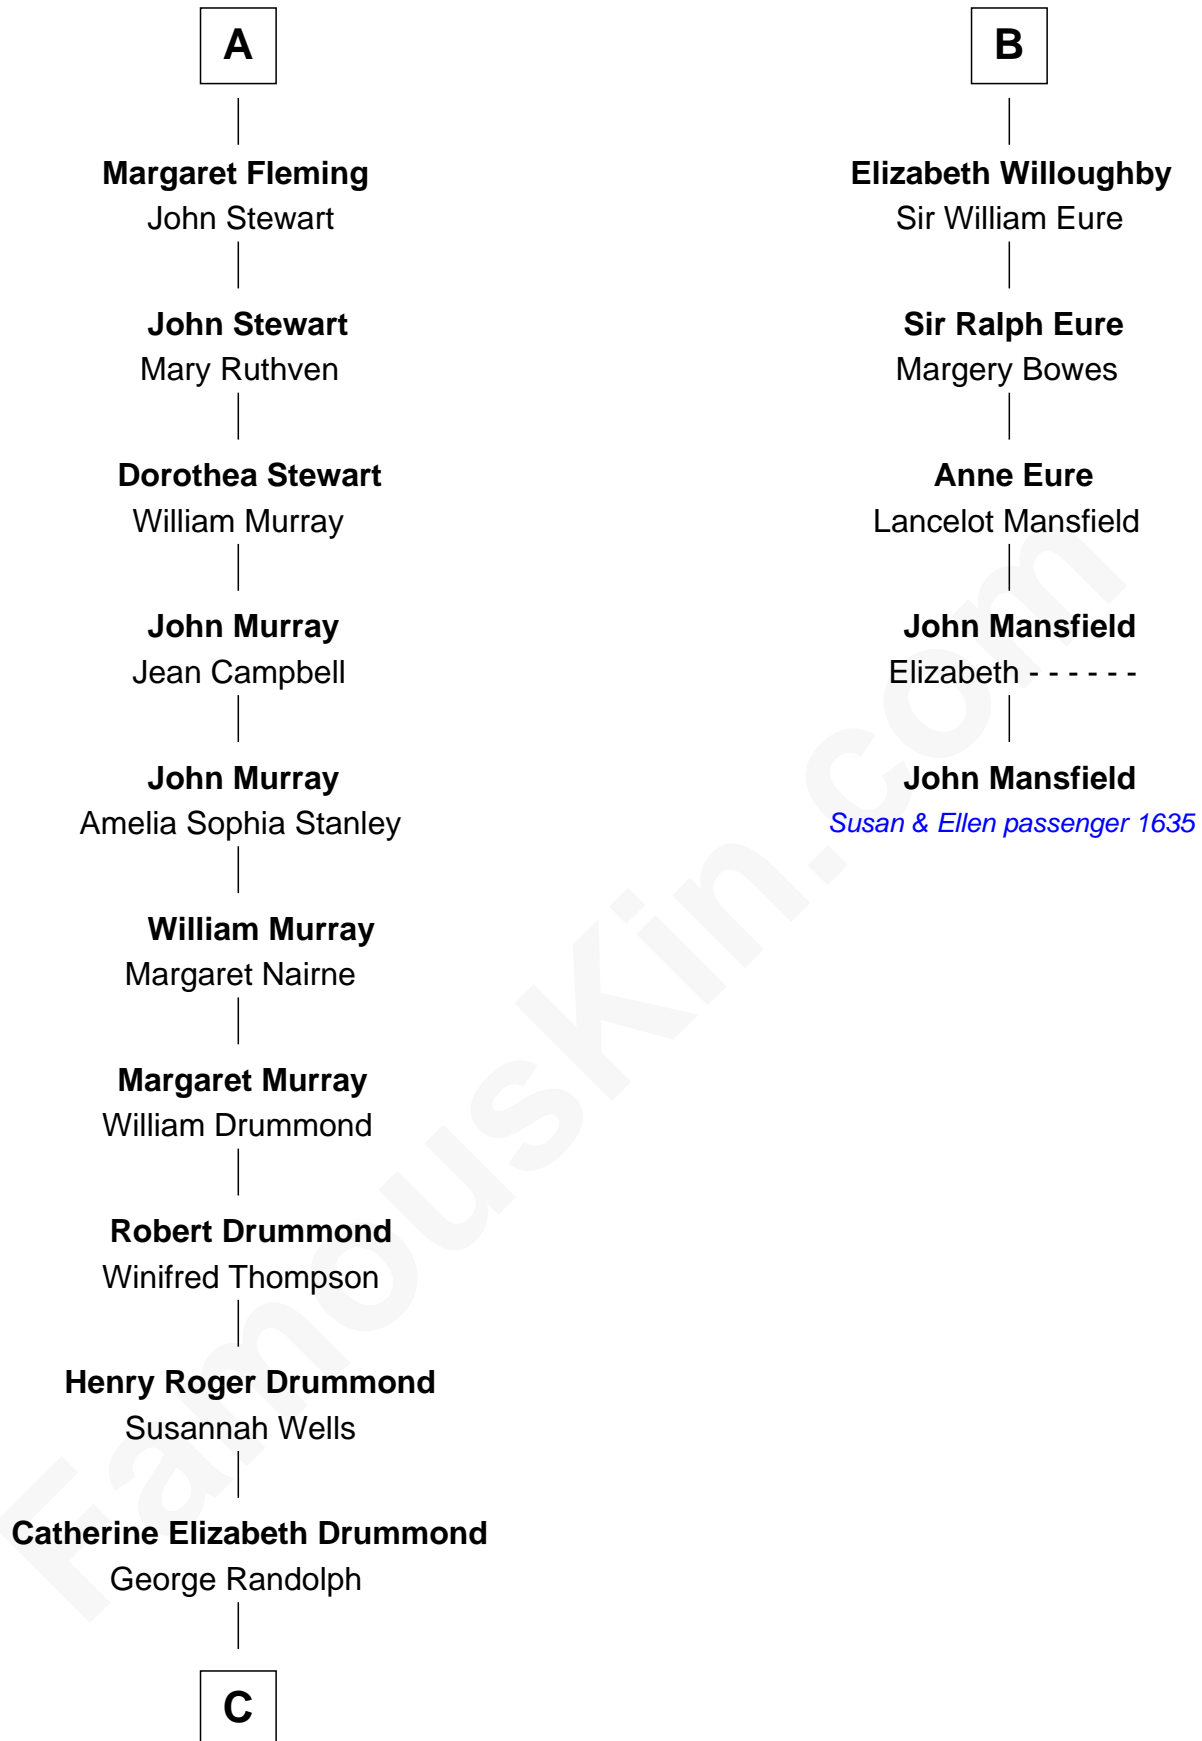

FamousKin.com Relationship Chart of

Hugh Grant

Movie Actor

11th cousin 10 times removed of

John Mansfield

(c1601 - 1674) Susan & Ellen passenger 1635

C

—
Cyril Randolph