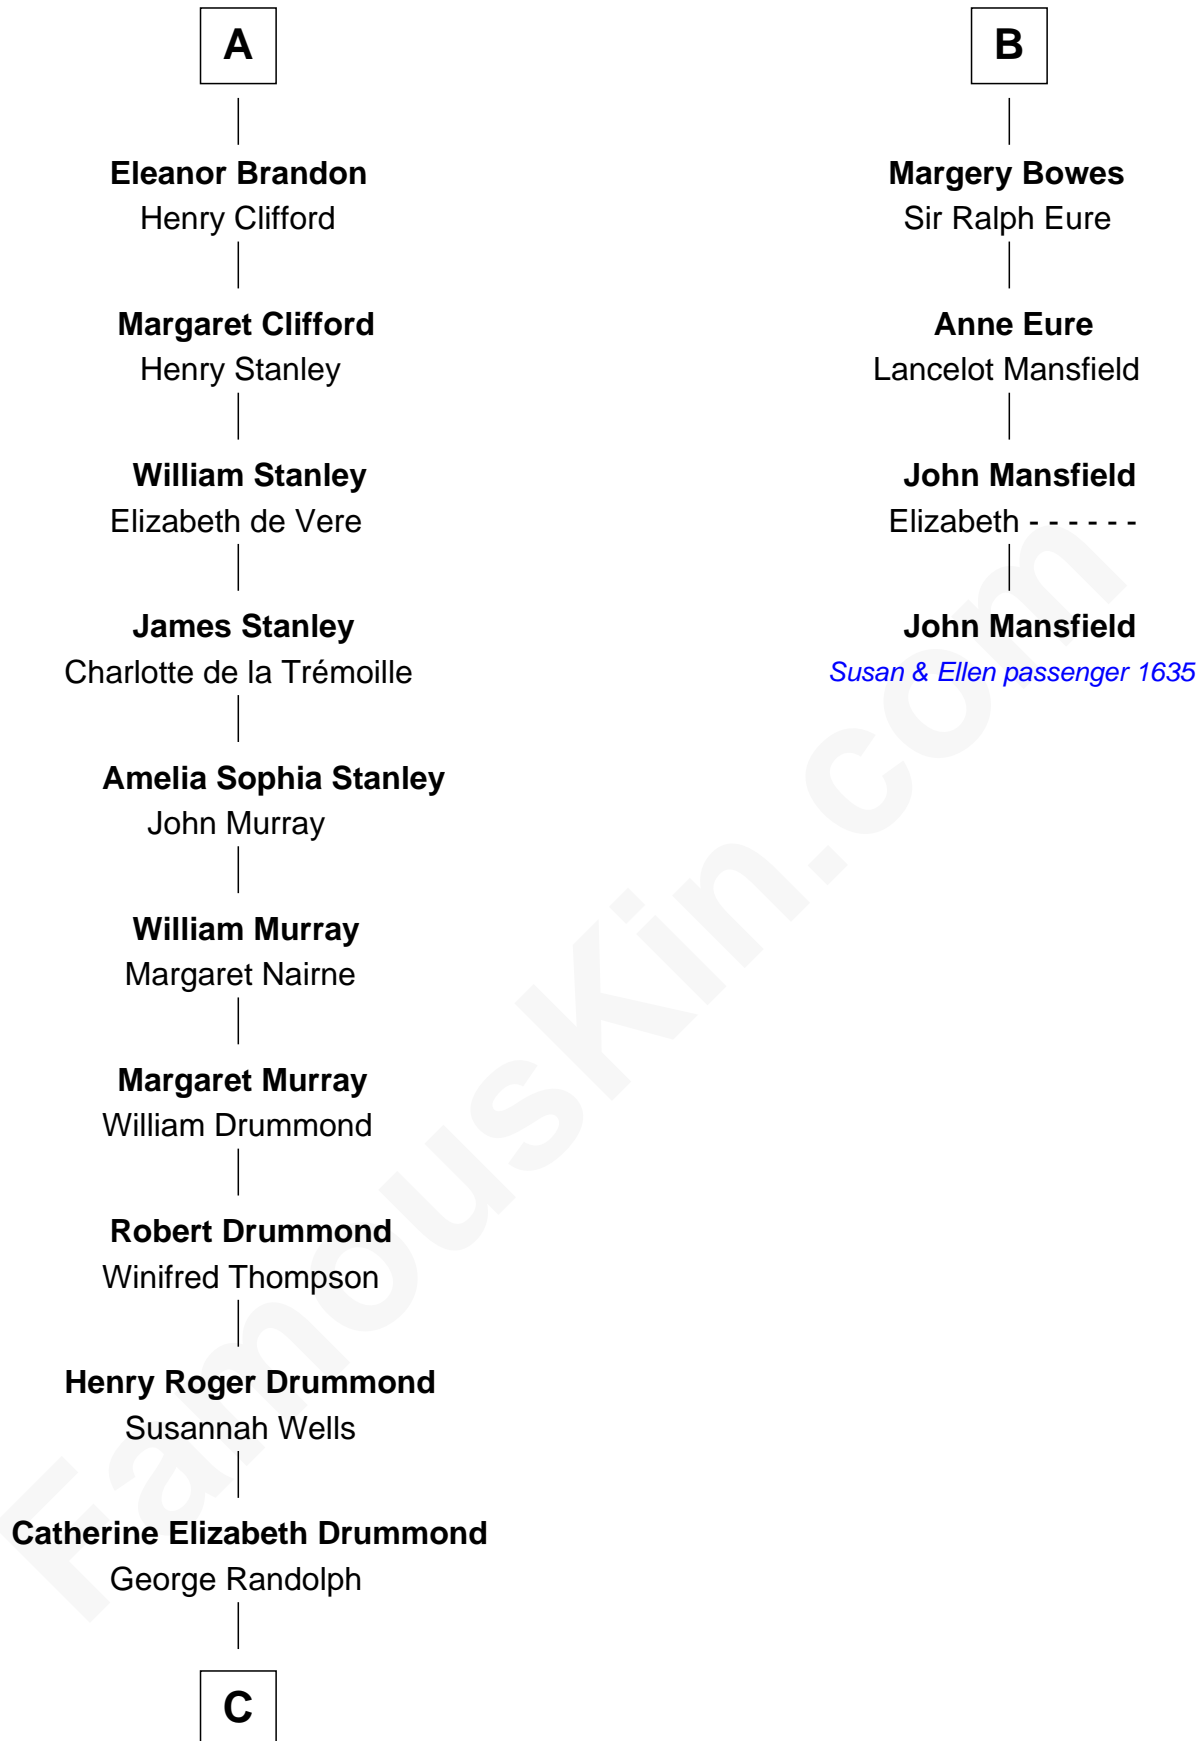

# FamousKin.com Relationship Chart of

**Hugh Grant**

*Movie Actor*

10th cousin 11 times removed of

**John Mansfield**

*(c1601 - 1674) Susan & Ellen passenger 1635*

**Sir Hugh I de Audley**

Iseult de Mortimer