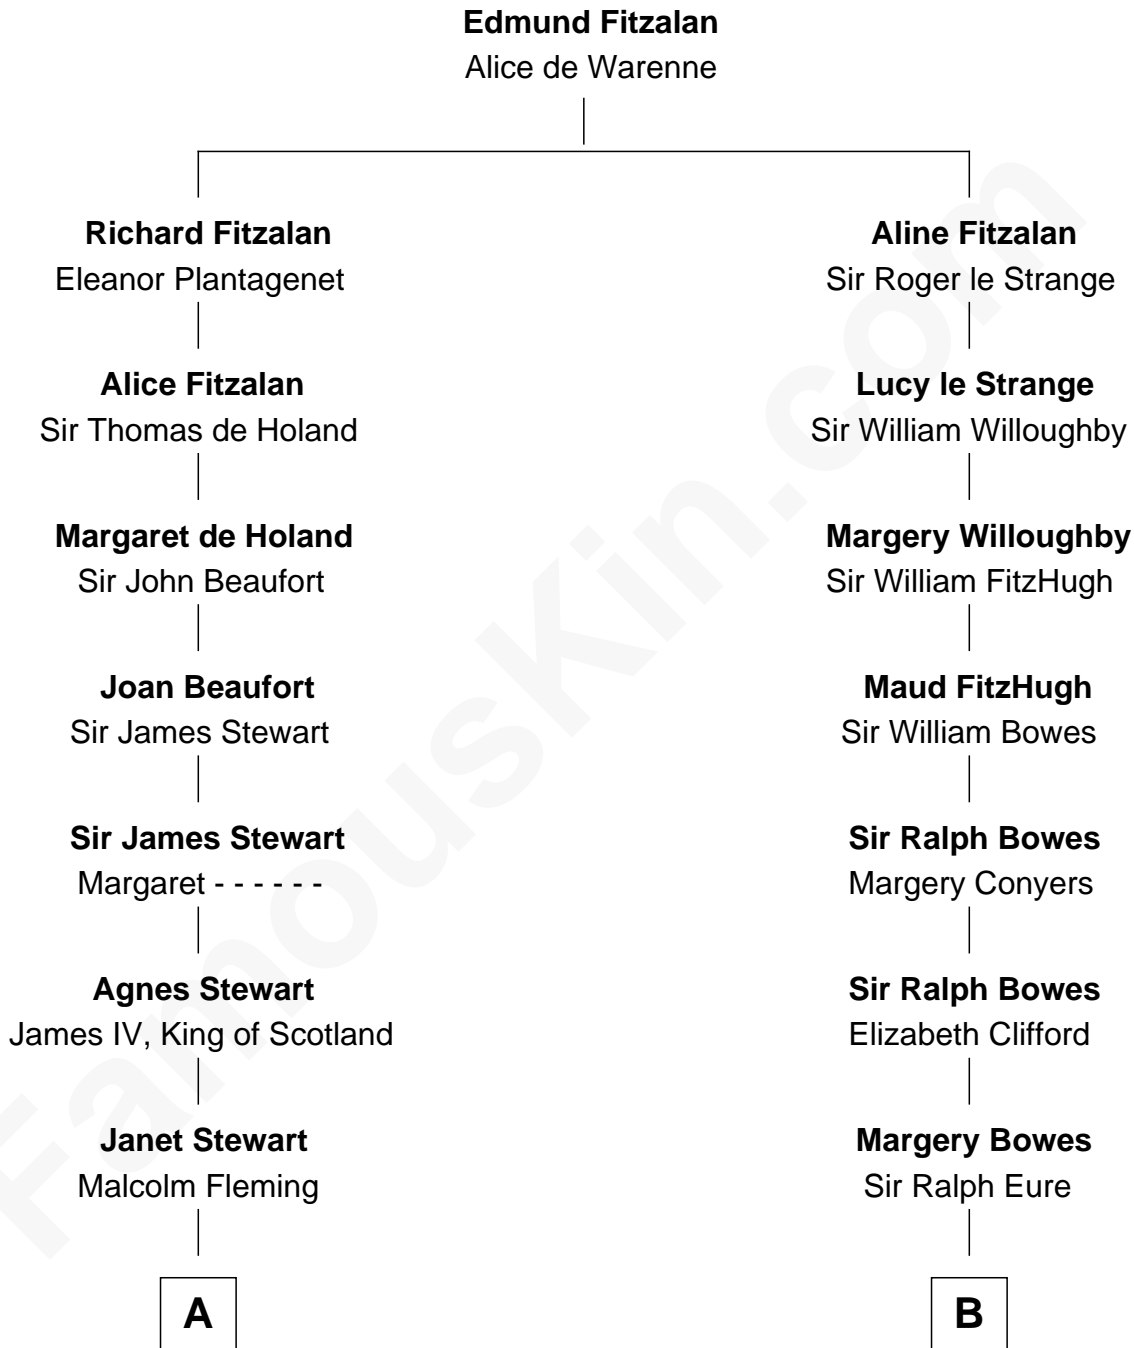

FamousKin.com Relationship Chart of

Hugh Grant

Movie Actor

9th cousin 12 times removed of

John Mansfield

(c1601 - 1674) Susan & Ellen passenger 1635

C

—
Cyril Randolph

Frances Selina Hervey

—
Felton George Randolph

Emily Margaret Nepean

—
Margaret Isobel Randolph

John Cassilis MacLean

—
Fynvola Susan MacLean

James Murray Grant

—
Hugh Grant