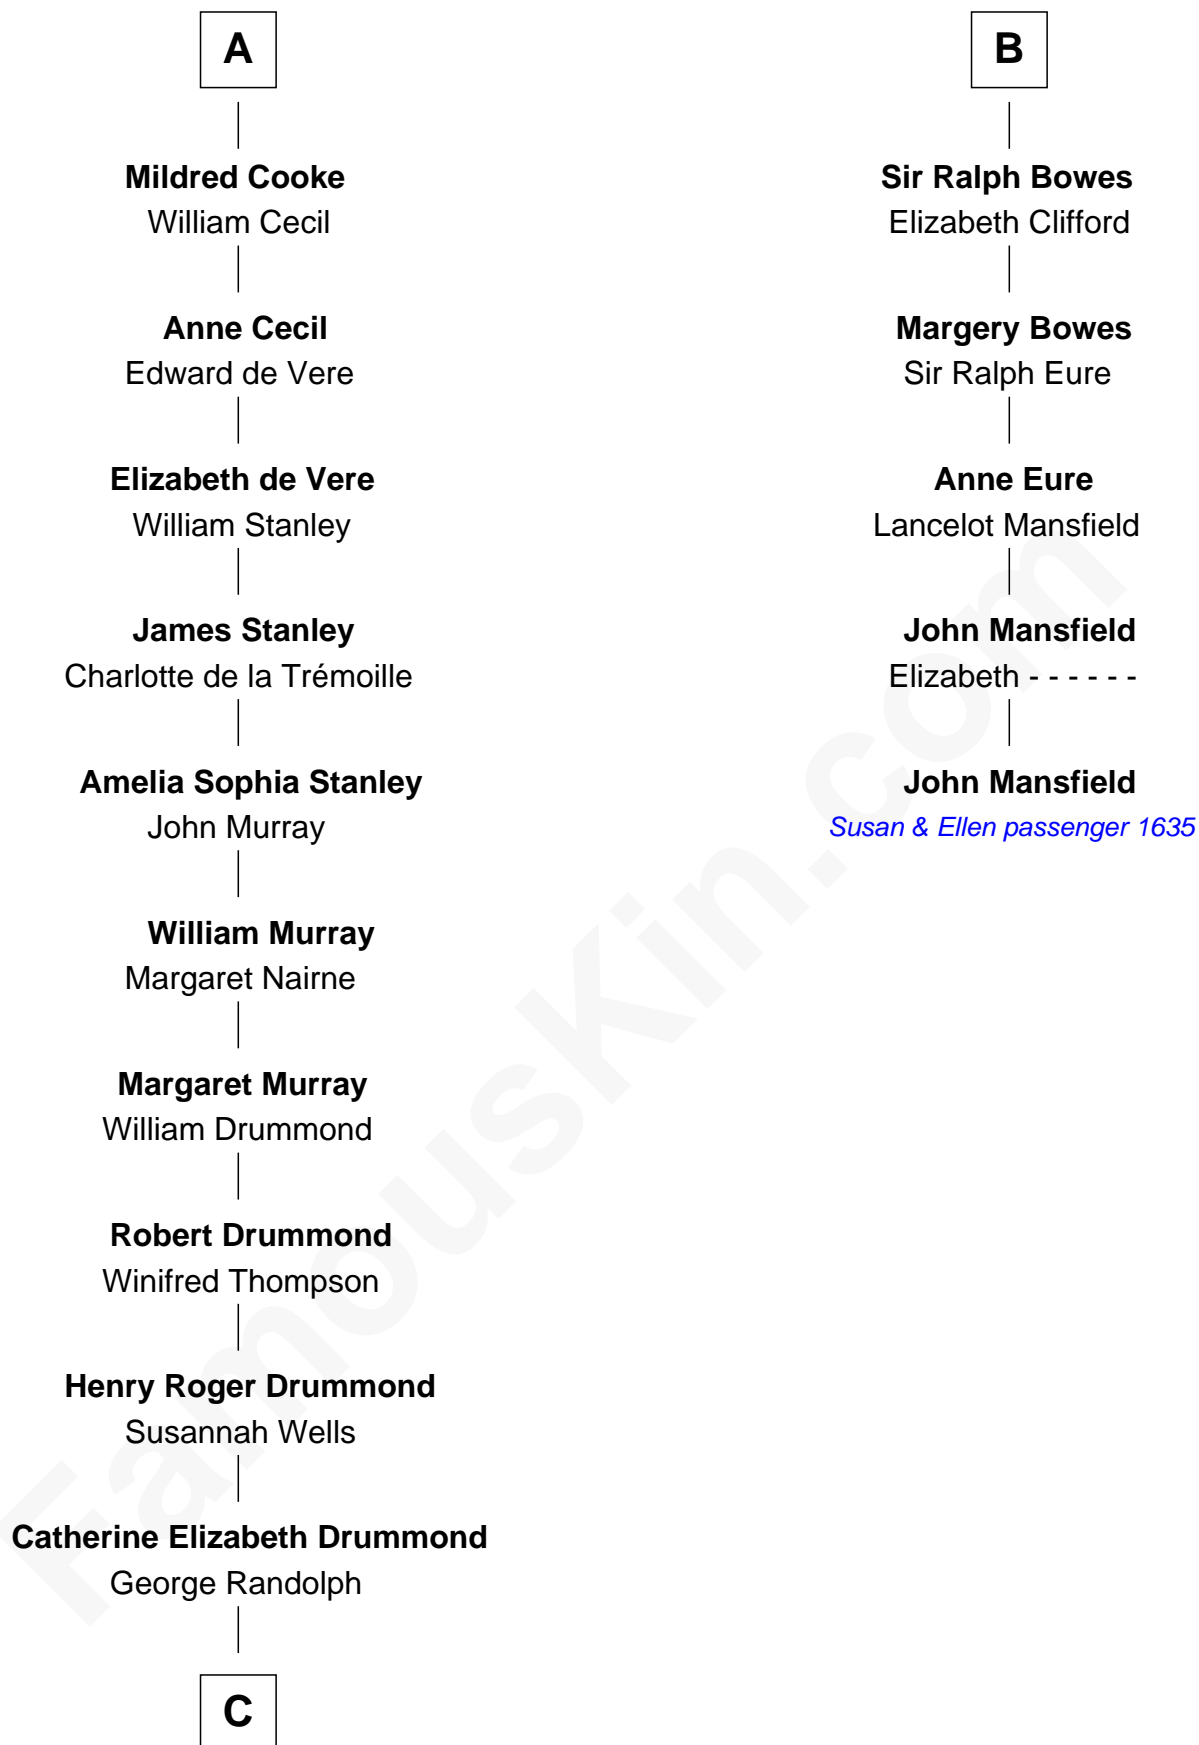

# FamousKin.com Relationship Chart of

**Hugh Grant**

*Movie Actor*

11th cousin 10 times removed of

**John Mansfield**

*(c1601 - 1674) Susan & Ellen passenger 1635*

**C**

—  
**Cyril Randolph**

Frances Selina Hervey

—  
**Felton George Randolph**

Emily Margaret Nepean

—  
**Margaret Isobel Randolph**

John Cassilis MacLean

—  
**Fynvola Susan MacLean**

James Murray Grant

—  
**Hugh Grant**