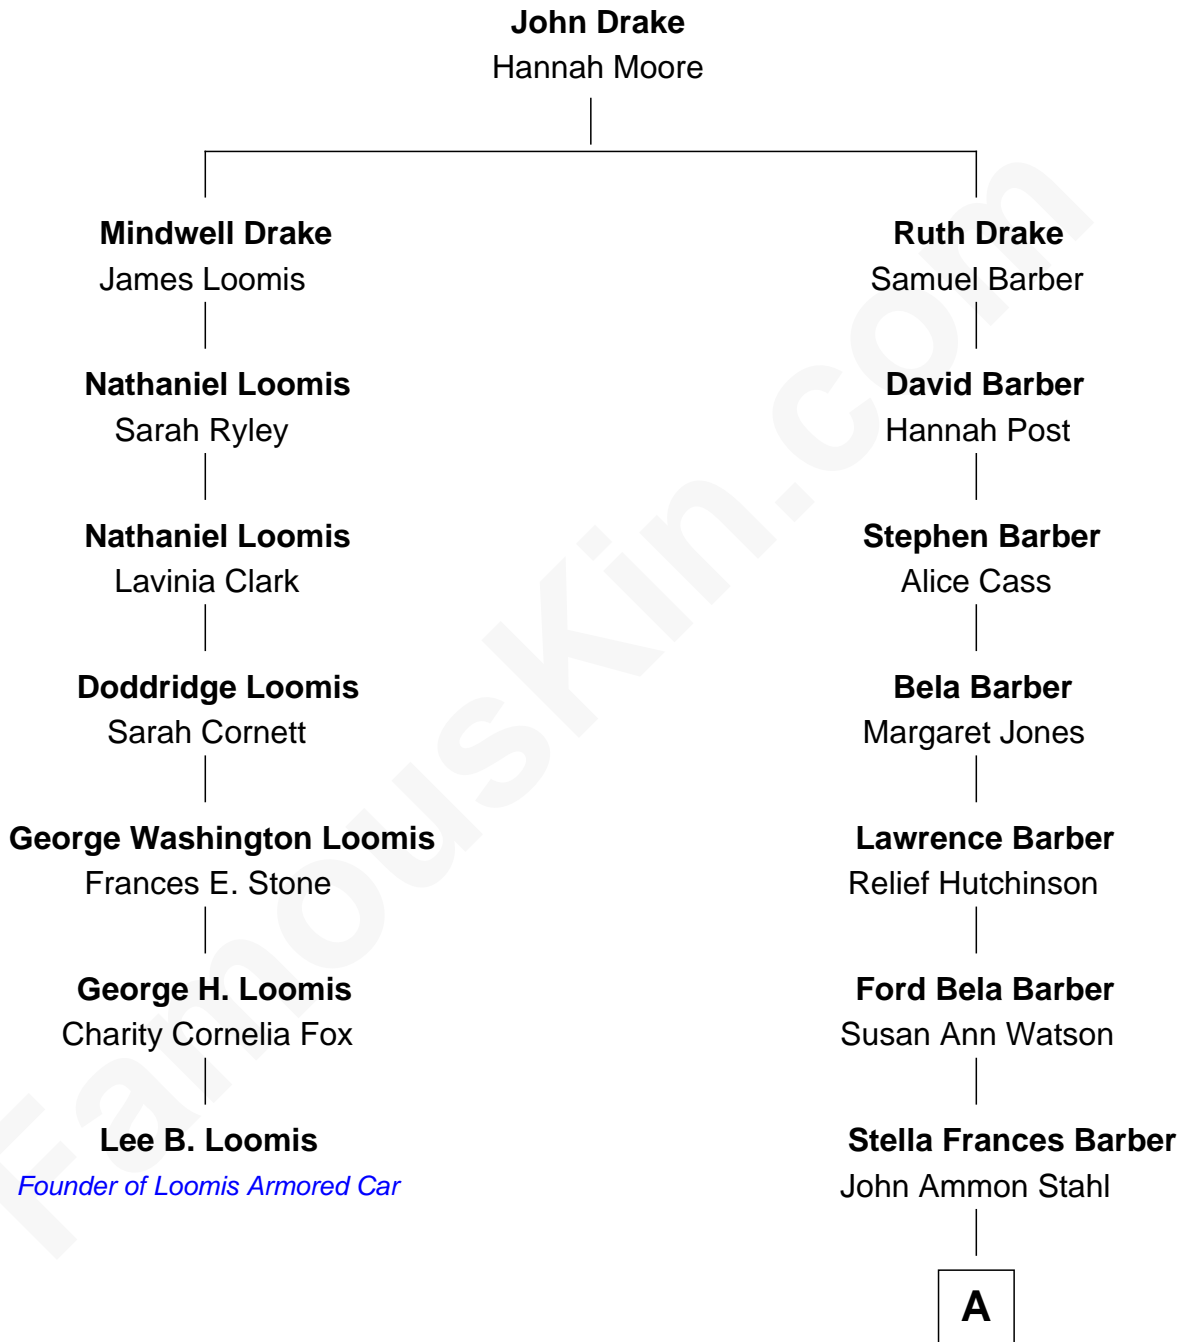

FamousKin.com Relationship Chart of

Lee B. Loomis

Founder of Loomis Armored Car Service

6th cousin 2 times removed of

Warren Buffett

Chairman & CEO, Berkshire Hathaway

A

Leila Stahl
Howard Homan Buffett

Warren Buffett
Chairman & CEO, Berkshire Hathaway

FamousKin.com