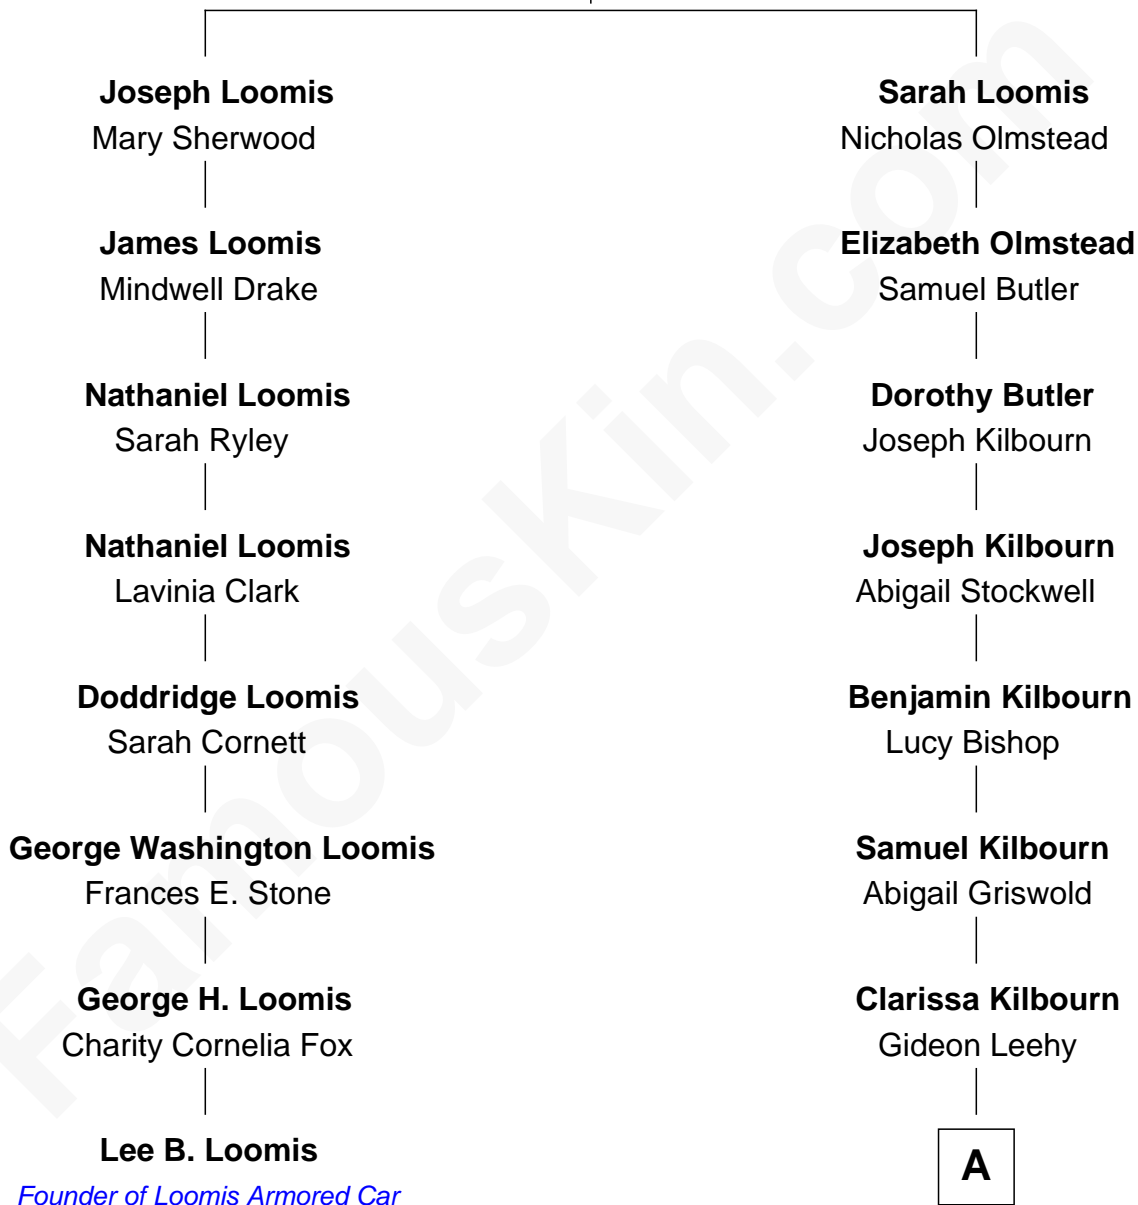

# FamousKin.com Relationship Chart of

**Lee B. Loomis**

*Founder of Loomis Armored Car Service*

7th cousin 3 times removed of

**Shirley MacLaine**

*Movie Actress*

**Joseph Loomis**

Mary White

**A**

Franklin Metcalfe Lehigh

Frances Richards

Blanche Lehigh

Murdoch T. MacLean

Kathlyn Corinne MacLean

Ira Owens Beaty

Shirley MacLaine