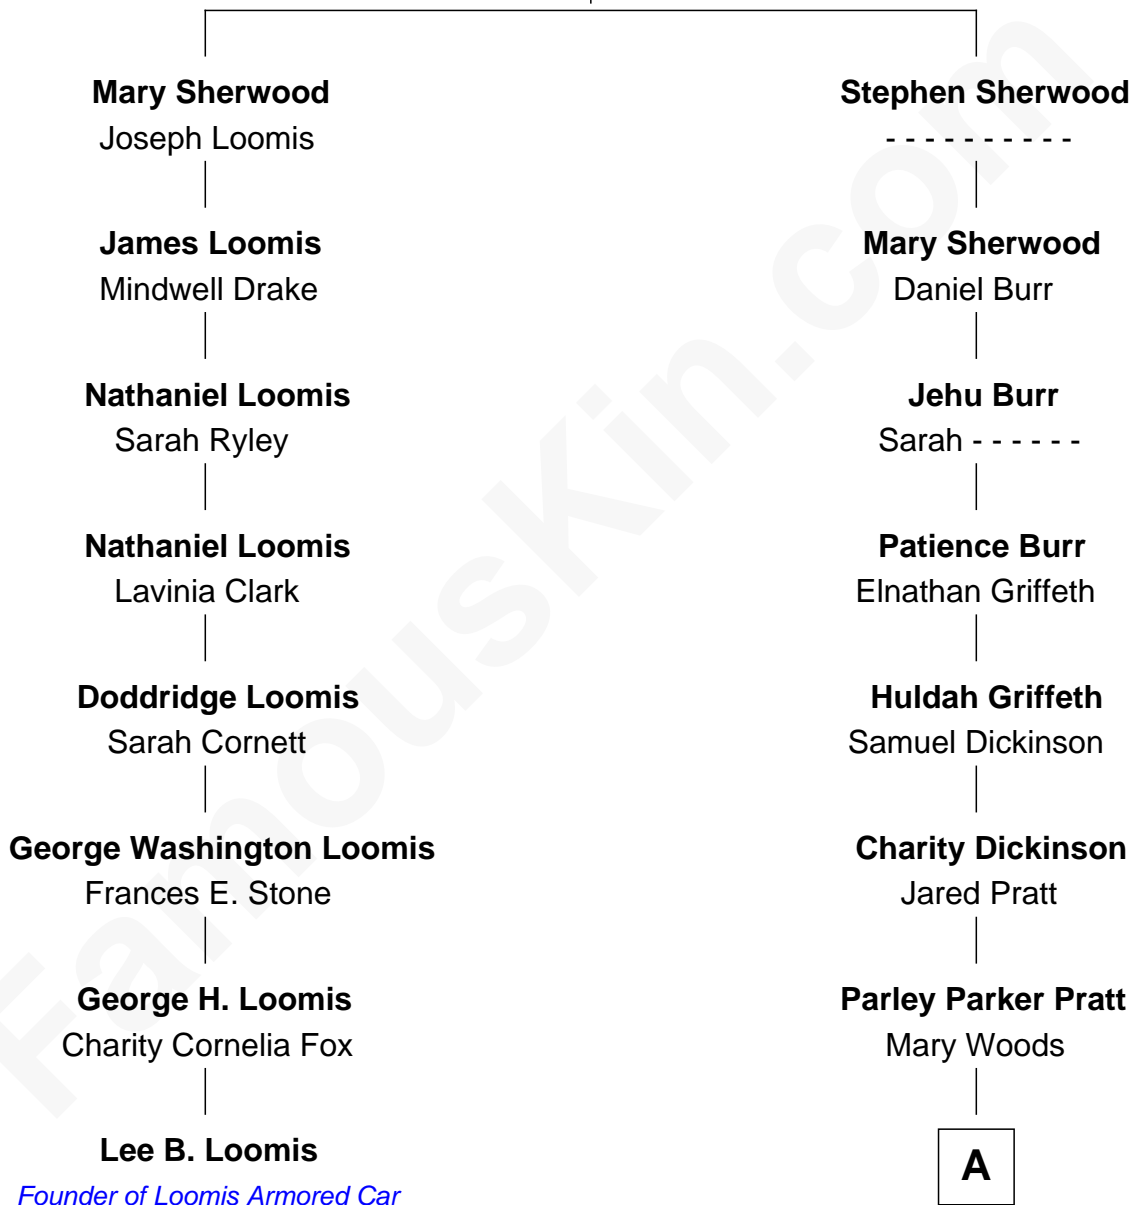

# FamousKin.com Relationship Chart of

**Lee B. Loomis**

*Founder of Loomis Armored Car Service*

7th cousin 3 times removed of

**Mitt Romney**

*70th Governor of Massachusetts*

**Thomas Sherwood**

Mary - - - - -

**A**

—  
**Helaman Pratt**

Anna Johanna Dorothy Wilcken

—  
**Anna Amelia Pratt**

Gaskell Samuel Romney

—  
**George Wilcken Romney**

Lenore Emily LaFount

—  
**Mitt Romney**

*70th Governor of Massachusetts*

FamousKin.com