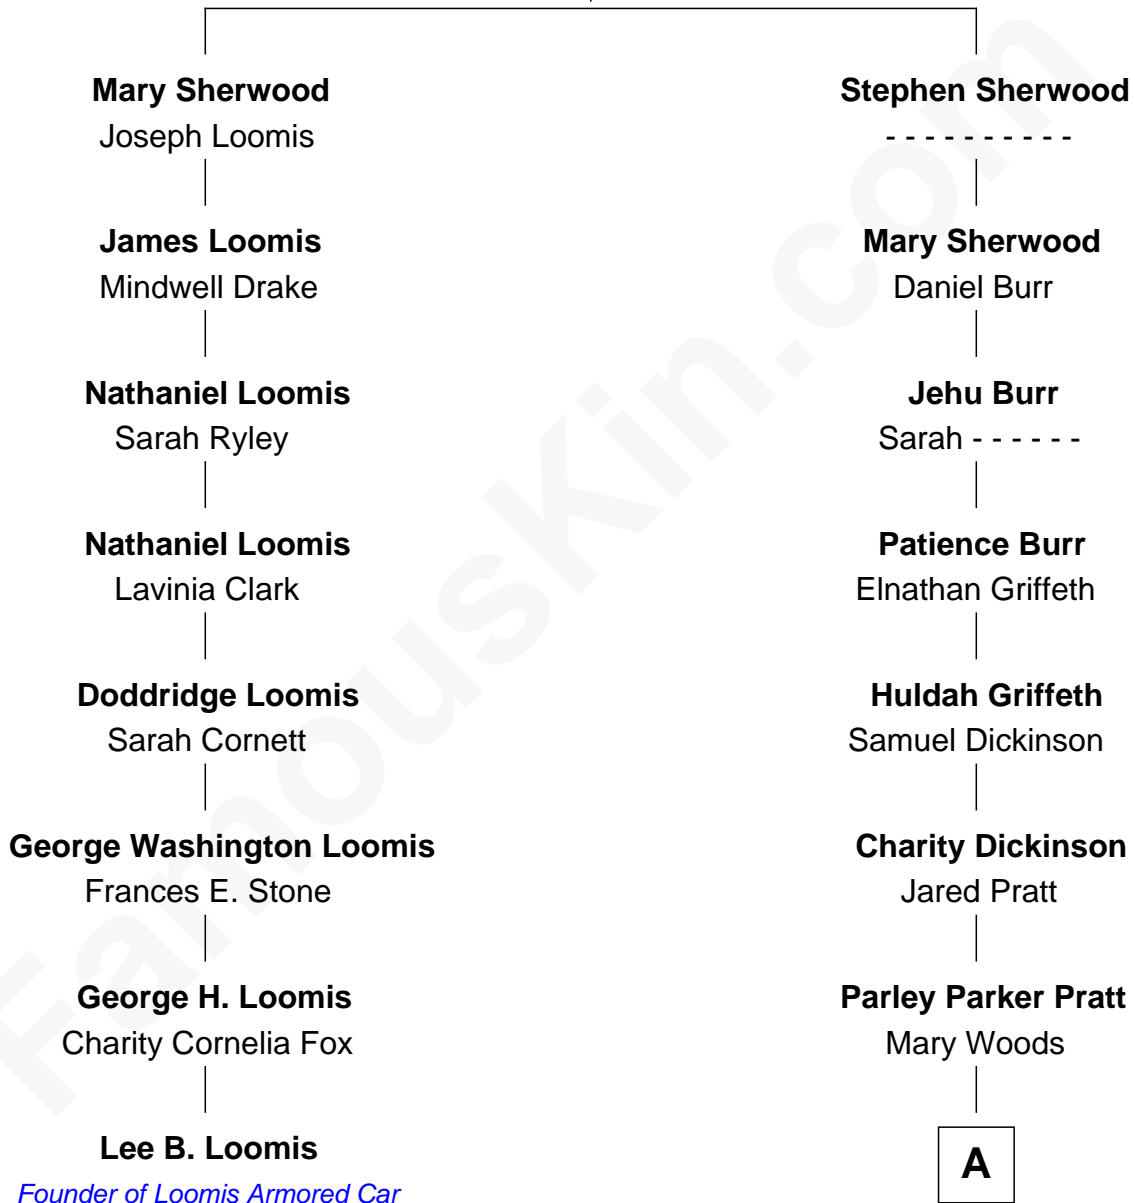

FamousKin.com Relationship Chart of

Lee B. Loomis

Founder of Loomis Armored Car Service

7th cousin 2 times removed of

George Romney

43rd Governor of Michigan

Thomas Sherwood

Mary - - - - -

A

Helaman Pratt

Anna Johanna Dorothy Wilcken

Anna Amelia Pratt

Gaskell Samuel Romney

George Romney

43rd Governor of Michigan

FamousKin.com