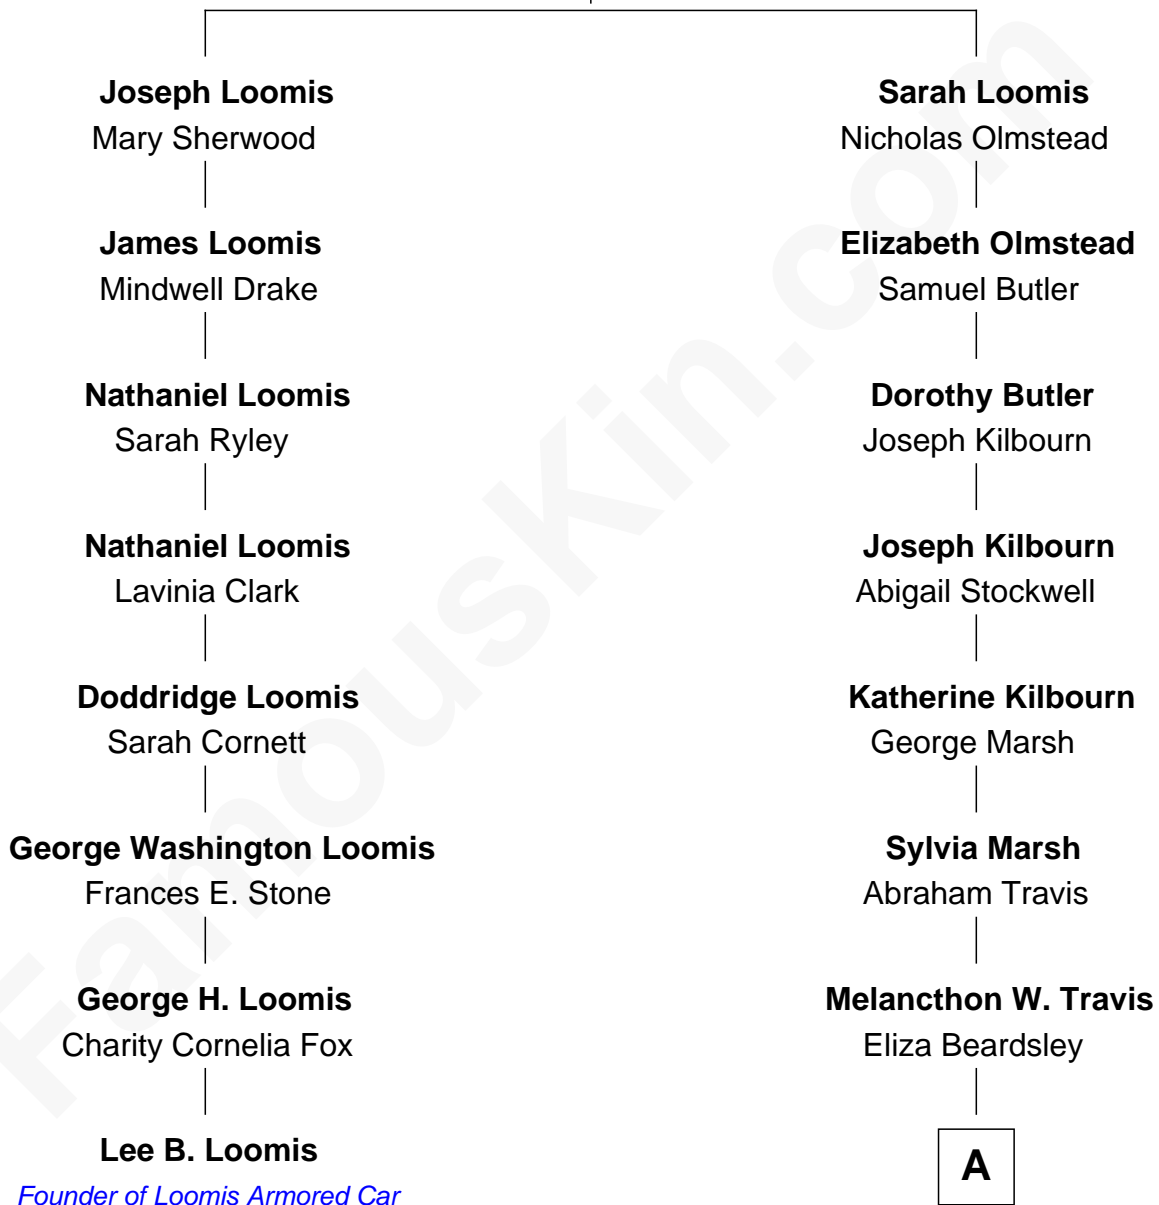

# FamousKin.com Relationship Chart of

**Lee B. Loomis**

*Founder of Loomis Armored Car Service*

7th cousin 4 times removed of

**Phil Knight**

*Co-Founder, Nike Inc.*

**Joseph Loomis**

Mary White

**A**

Washington A. Travis

Elizabeth Sahli

Ida E. Travis

Frank J. Bartholomew

Edith M. Bartholomew

Fred A. Knight

William Wesley Knight