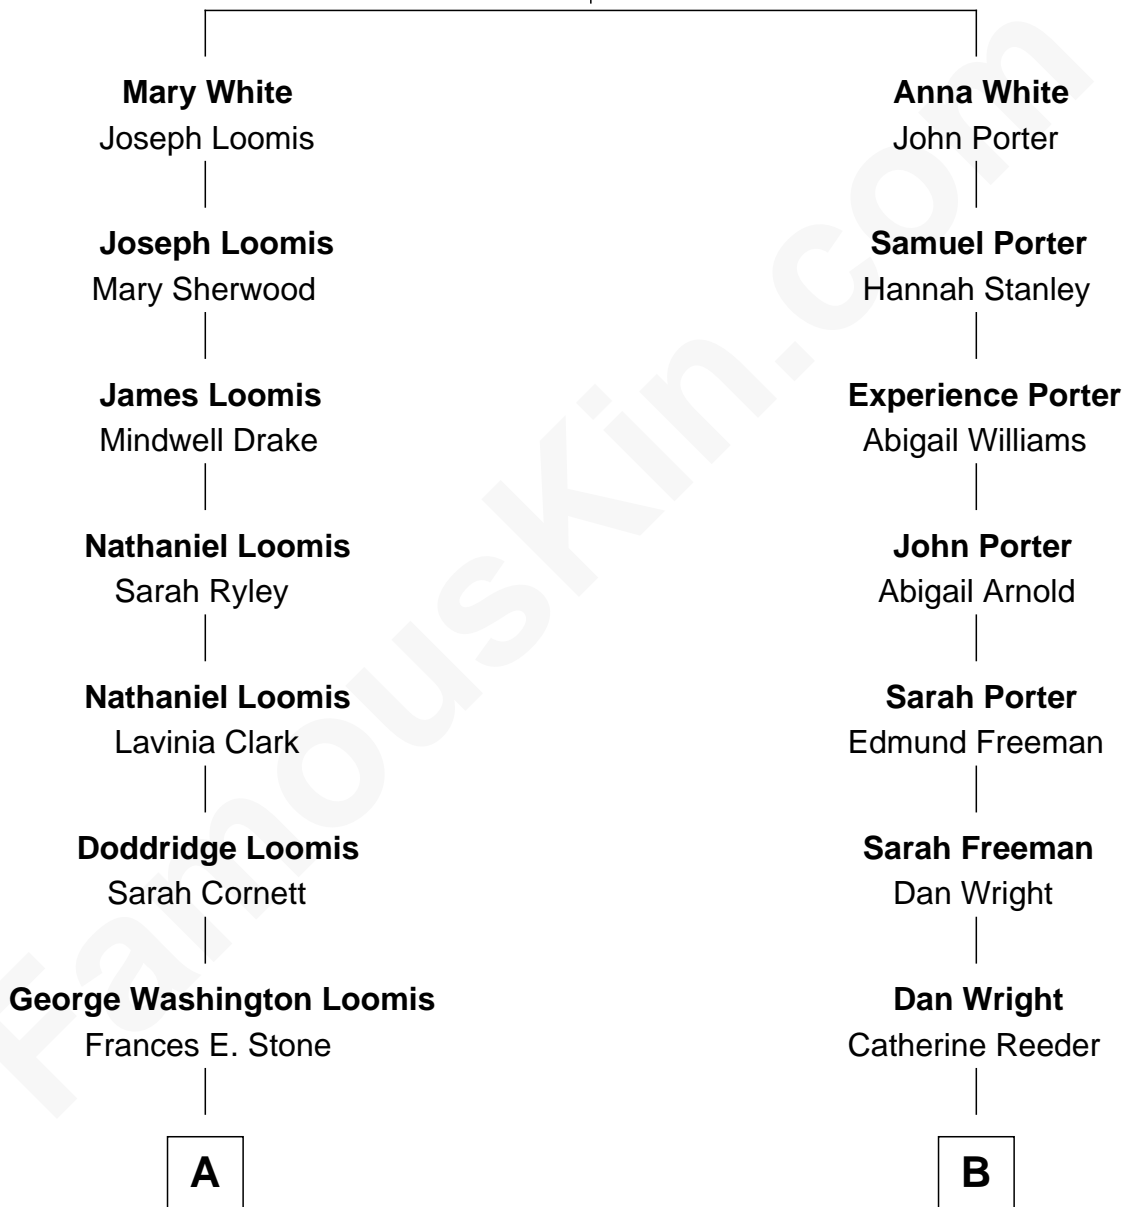

FamousKin.com

Relationship Chart of

Lee B. Loomis

Founder of Loomis Armored Car Service

8th cousin of

Orville Wright

Wright Brothers - Aviation Pioneer

Robert White

Bridget Allgar

A

George H. Loomis
Charity Cornelia Fox

Lee B. Loomis
Founder of Loomis Armored Car

B

Bishop Milton Wright
Susan Catherine Koerner

Orville Wright
Aviation Pioneer

FamousKin.com