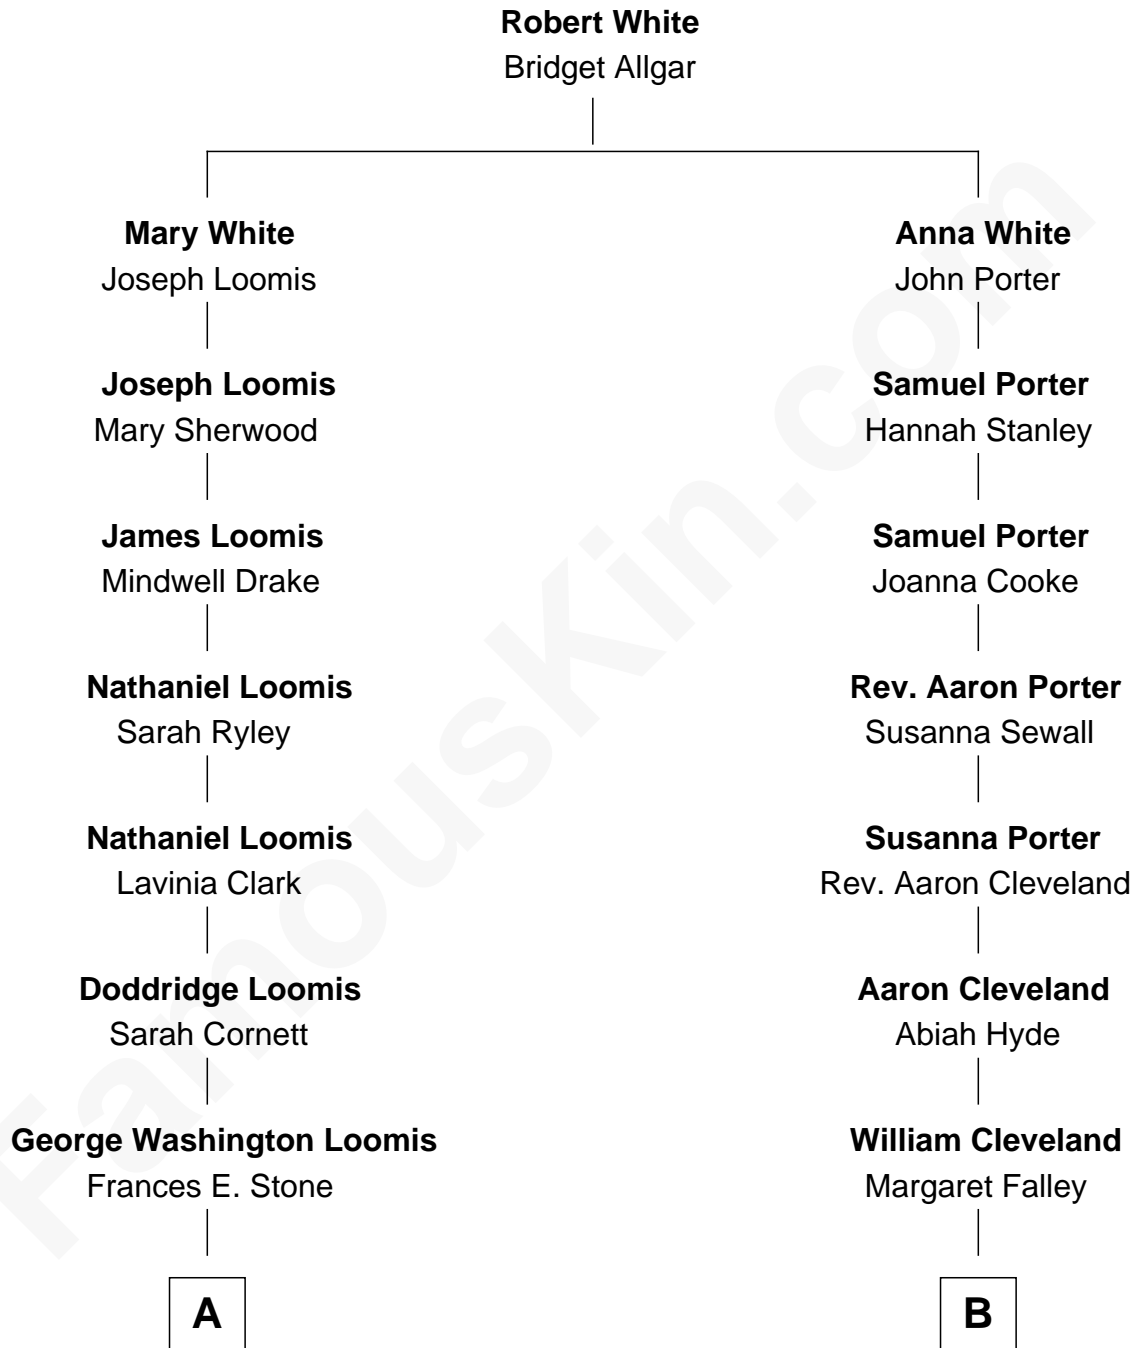

FamousKin.com Relationship Chart of

Lee B. Loomis

Founder of Loomis Armored Car Service

8th cousin of

Grover Cleveland

22nd and 24th U.S. President

A

George H. Loomis
Charity Cornelia Fox

Lee B. Loomis
Founder of Loomis Armored Car

B

Rev. Richard Falley Cleveland
Ann Neal

Grover Cleveland
22nd and 24th U.S. President

FamousKin.com