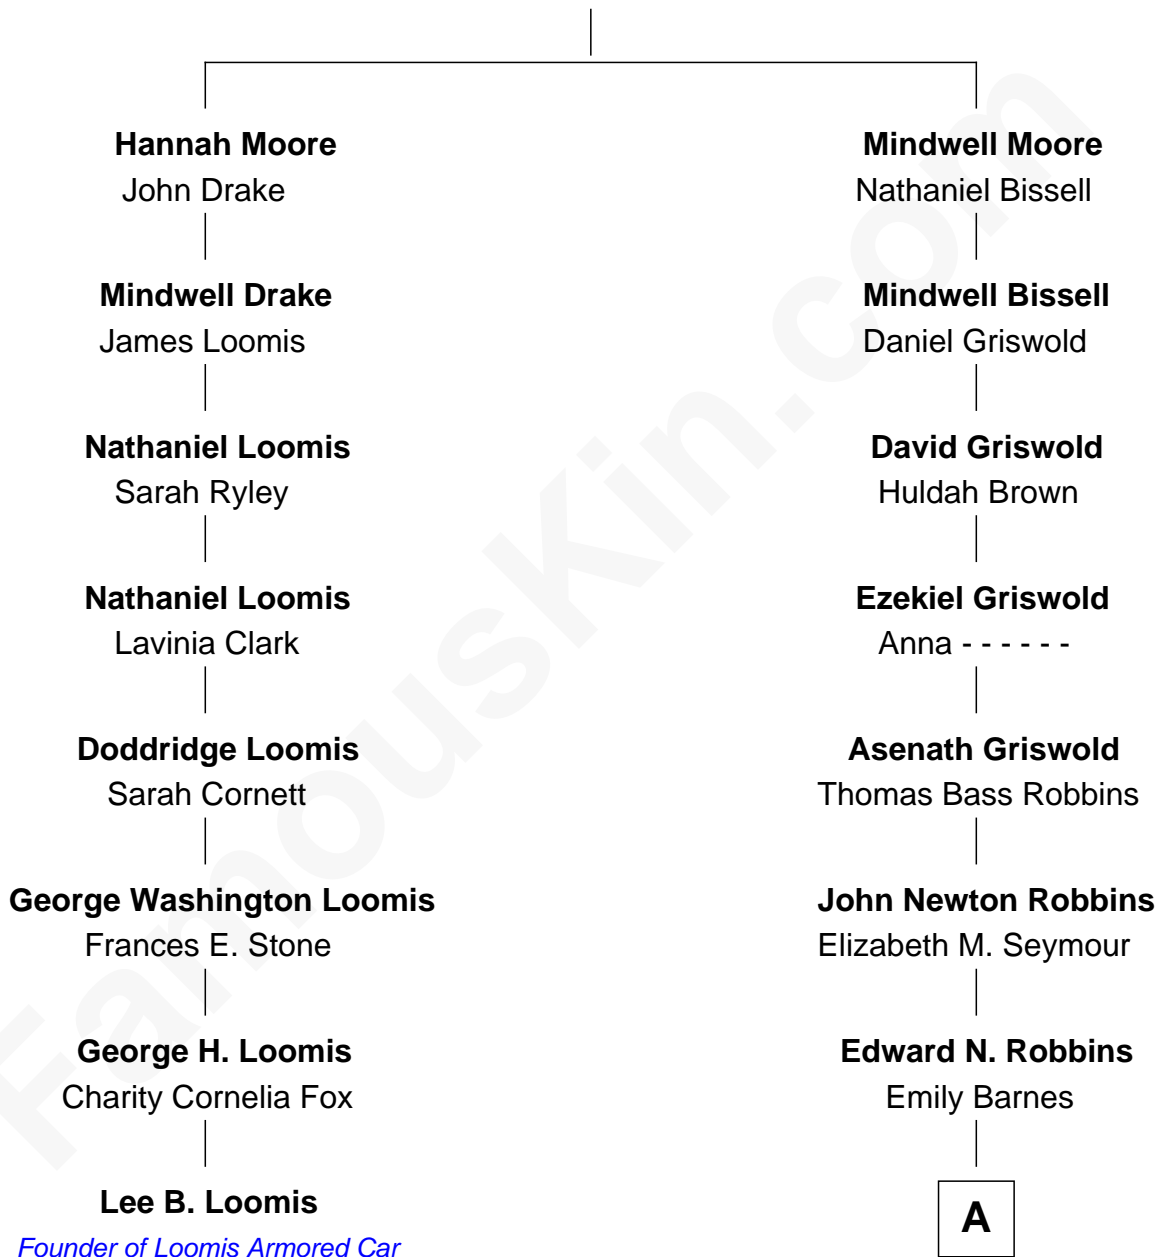

FamousKin.com Relationship Chart of

Lee B. Loomis

Founder of Loomis Armored Car Service

7th cousin 2 times removed of

Nancy (Davis) Reagan

First Lady of President Ronald Reagan

John Moore

A

|
John Newell Robbins

Anne Ayers Francis

|
Kenneth Seymour Robbins

Edith Prescott Lockett

|
Nancy (Davis) Reagan

First Lady of Ronald Reagan

FamousKin.com