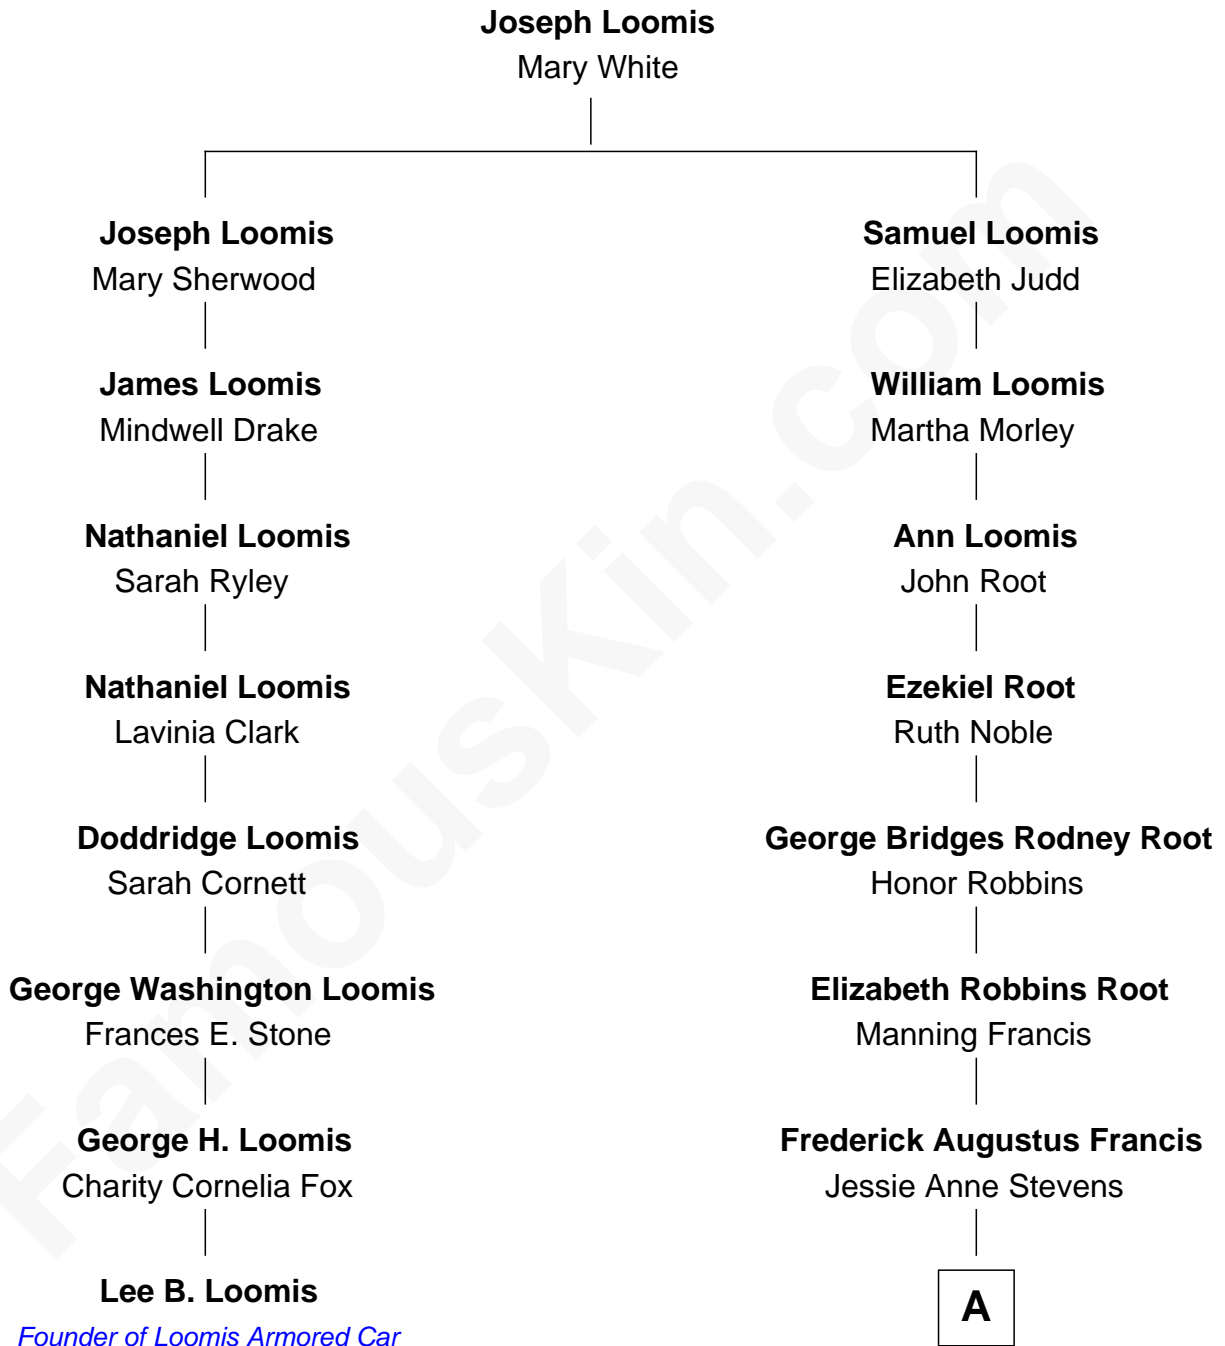

FamousKin.com Relationship Chart of

Lee B. Loomis

Founder of Loomis Armored Car Service

7th cousin 2 times removed of

Nancy (Davis) Reagan

First Lady of President Ronald Reagan

A

—
Anne Ayers Francis
John Newell Robbins

—
Kenneth Seymour Robbins
Edith Prescott Lockett

—
Nancy (Davis) Reagan
First Lady of Ronald Reagan

FamousKin.com