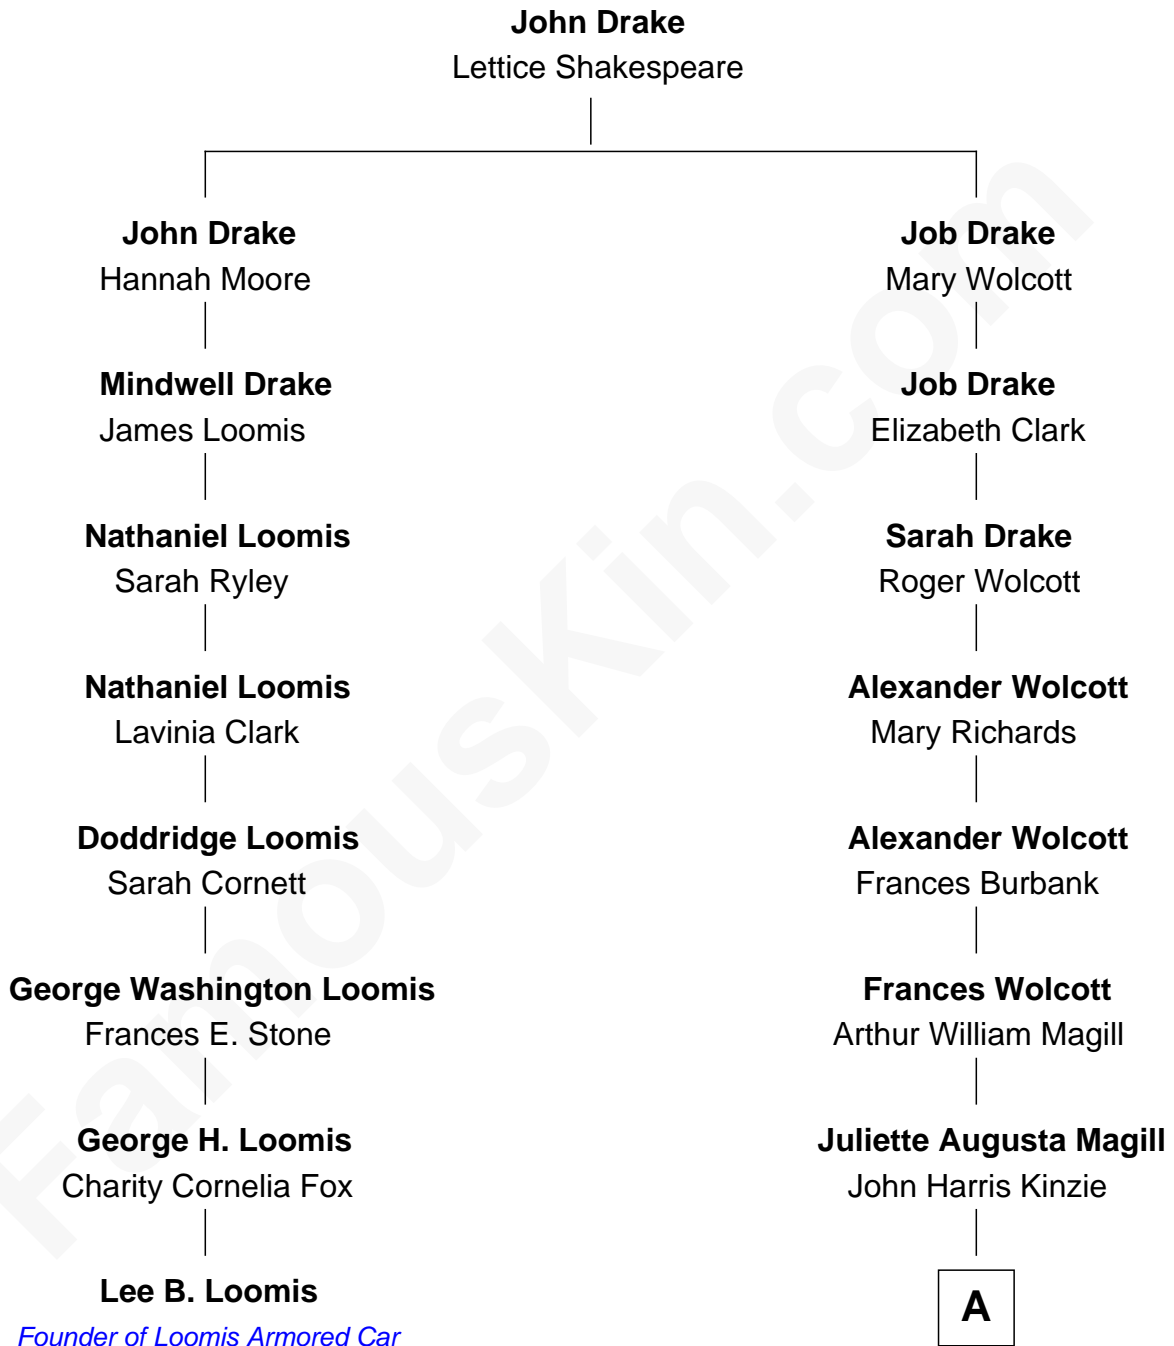

FamousKin.com Relationship Chart of

Lee B. Loomis

Founder of Loomis Armored Car Service

7th cousin 1 time removed of

Juliette Gordon Low

Founder of the Girl Scouts

A

Eleanor Lytle Kinzie
William Washington Gordon

Juliette Gordon Low
Founder of the Girl Scouts

FamousKin.com