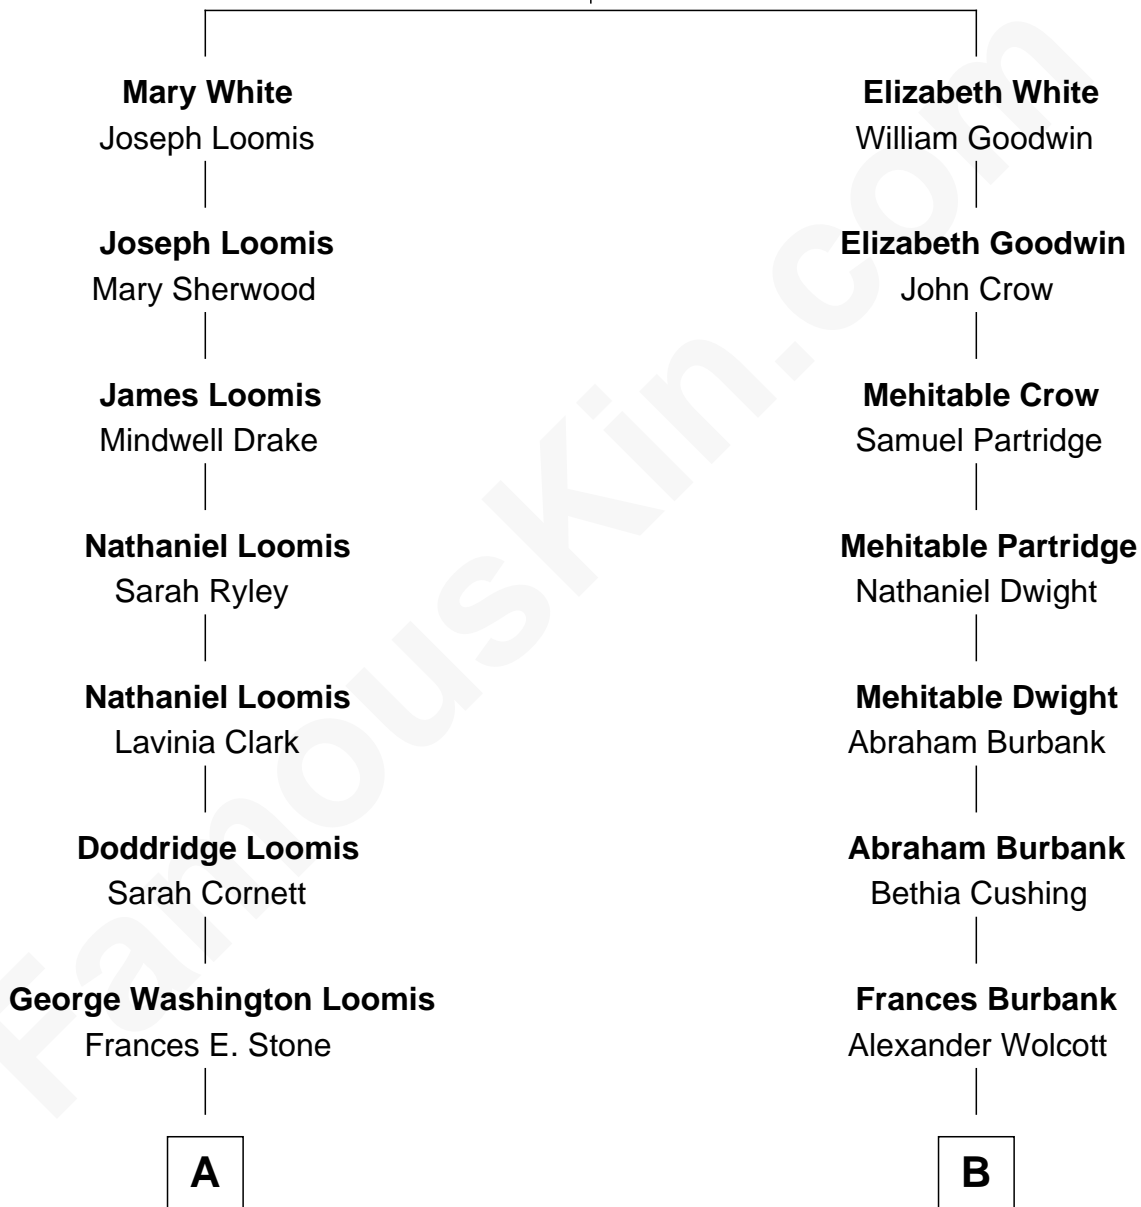

FamousKin.com Relationship Chart of

Lee B. Loomis

Founder of Loomis Armored Car Service

8th cousin 2 times removed of

Juliette Gordon Low

Founder of the Girl Scouts

Robert White
Bridget Allgar

A

George H. Loomis
Charity Cornelia Fox

Lee B. Loomis
Founder of Loomis Armored Car

B

Frances Wolcott
Arthur William Magill

Juliette Augusta Magill
John Harris Kinzie

Eleanor Lytle Kinzie
William Washington Gordon