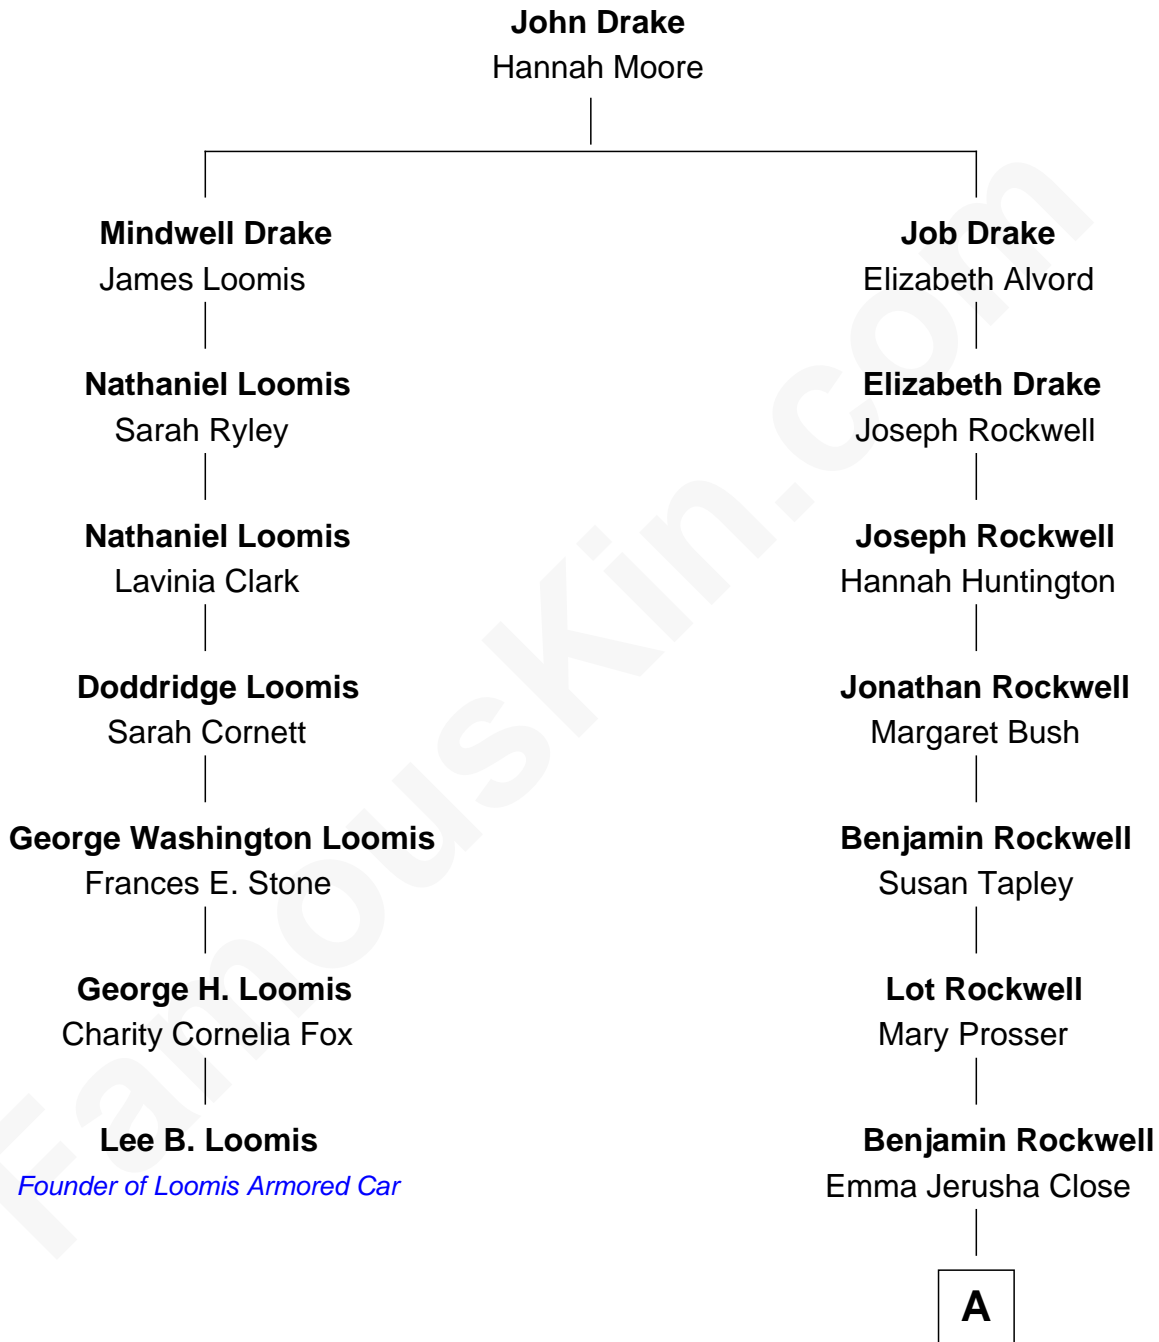

# FamousKin.com Relationship Chart of

**Lee B. Loomis**

*Founder of Loomis Armored Car Service*

6th cousin 2 times removed of

**Willard Rockwell**

*Founder, Rockwell International*

A

Frederick Joshua Rockwell

Katharine Celia Herr

Willard Rockwell

*Founder, Rockwell International*

FamousKin.com