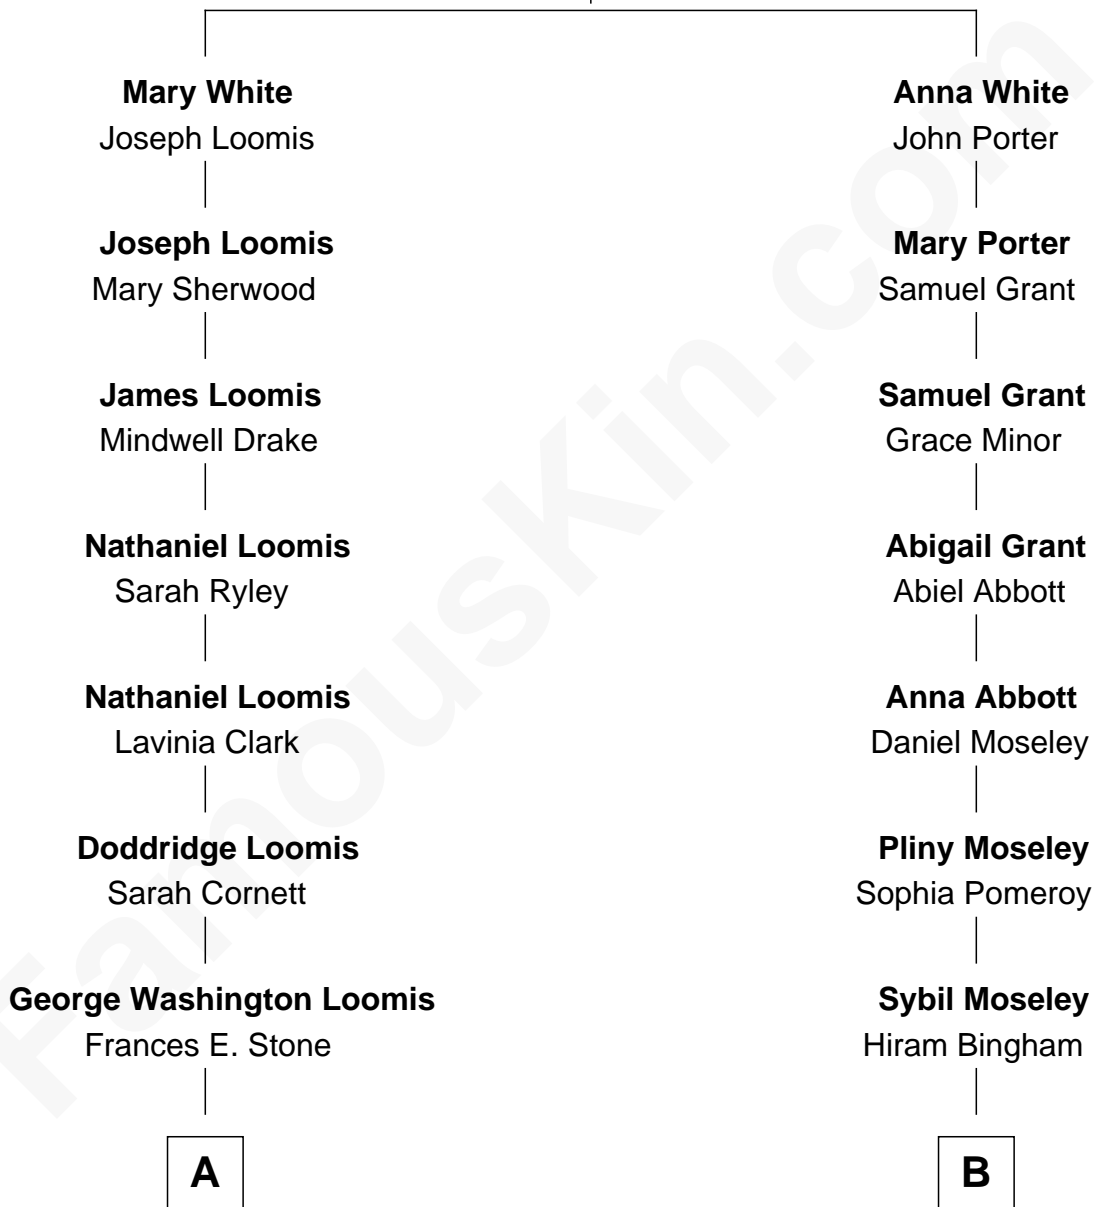

FamousKin.com Relationship Chart of

Lee B. Loomis

Founder of Loomis Armored Car Service

8th cousin of

Hiram Bingham

69th Governor of Connecticut

Robert White

Bridget Allgar

A

George H. Loomis
Charity Cornelia Fox

Lee B. Loomis
Founder of Loomis Armored Car

B

Rev. Dr. Hiram Bingham
Minerva Clarissa Brewster

Hiram Bingham
69th Governor of Connecticut

FamousKin.com