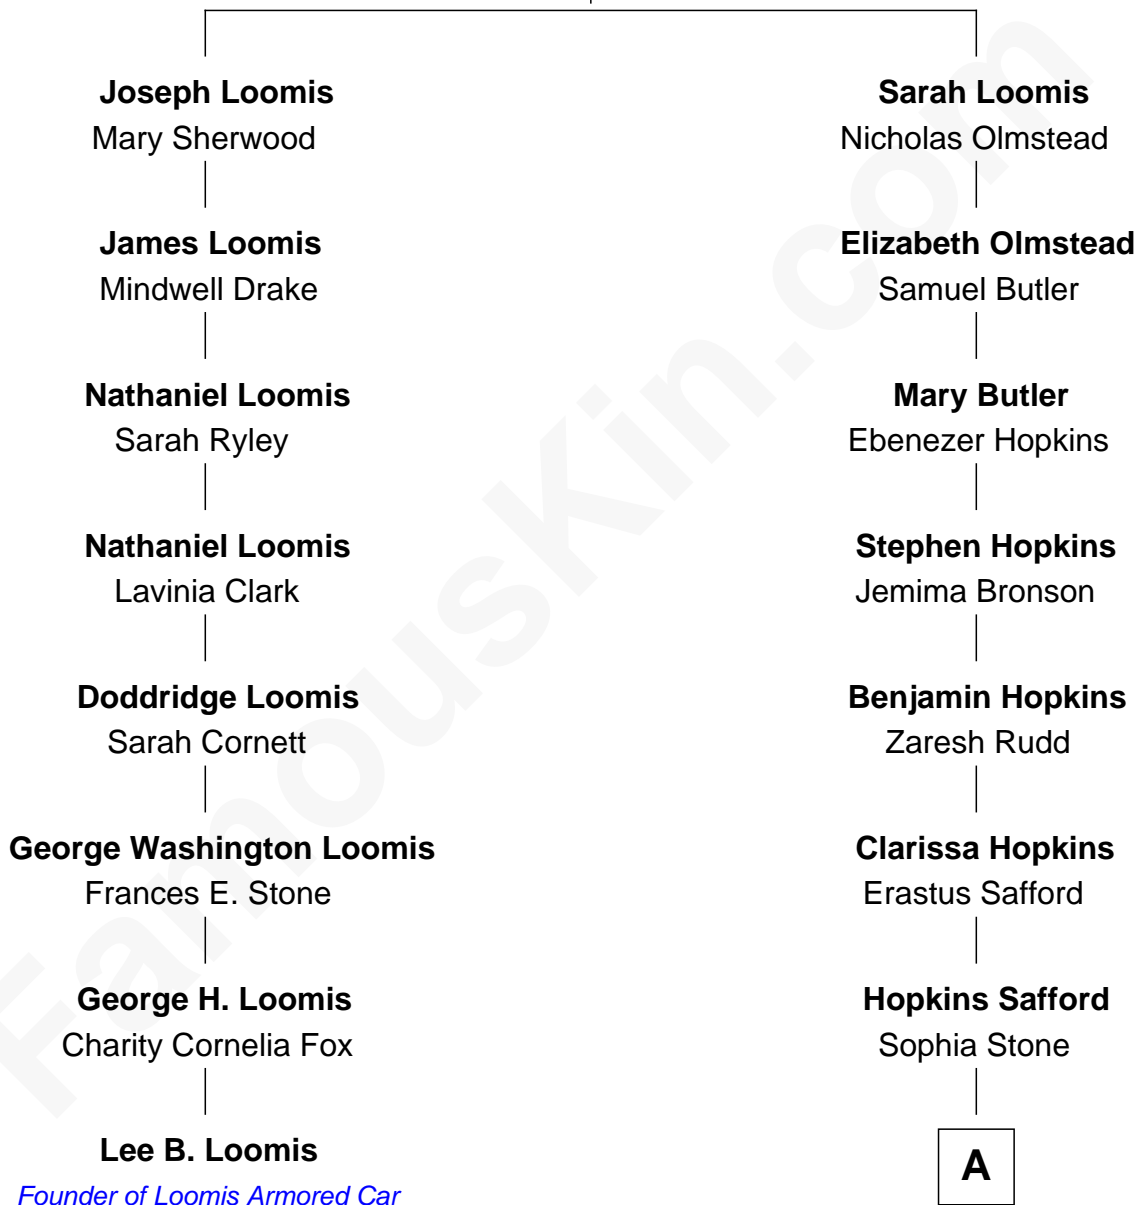

FamousKin.com Relationship Chart of

Lee B. Loomis

Founder of Loomis Armored Car Service

7th cousin 6 times removed of

Ava Michelle

Model and Actress

Joseph Loomis

Mary White

A

—
Mahala Julia Safford

Heman Hunt

—
John Jed Hunt

Anna F. Holyoke

—
Flavilla May Hunt

Charles Thompson Gray

—
Ruth Marion Gray

George William Cota

—
Gregory Paul Cota

Debra Lynn Zaratzian

—
Rick Gregory Cota

Jeanette Loretta Malinowski

—
Ava Michelle

Model and Actress