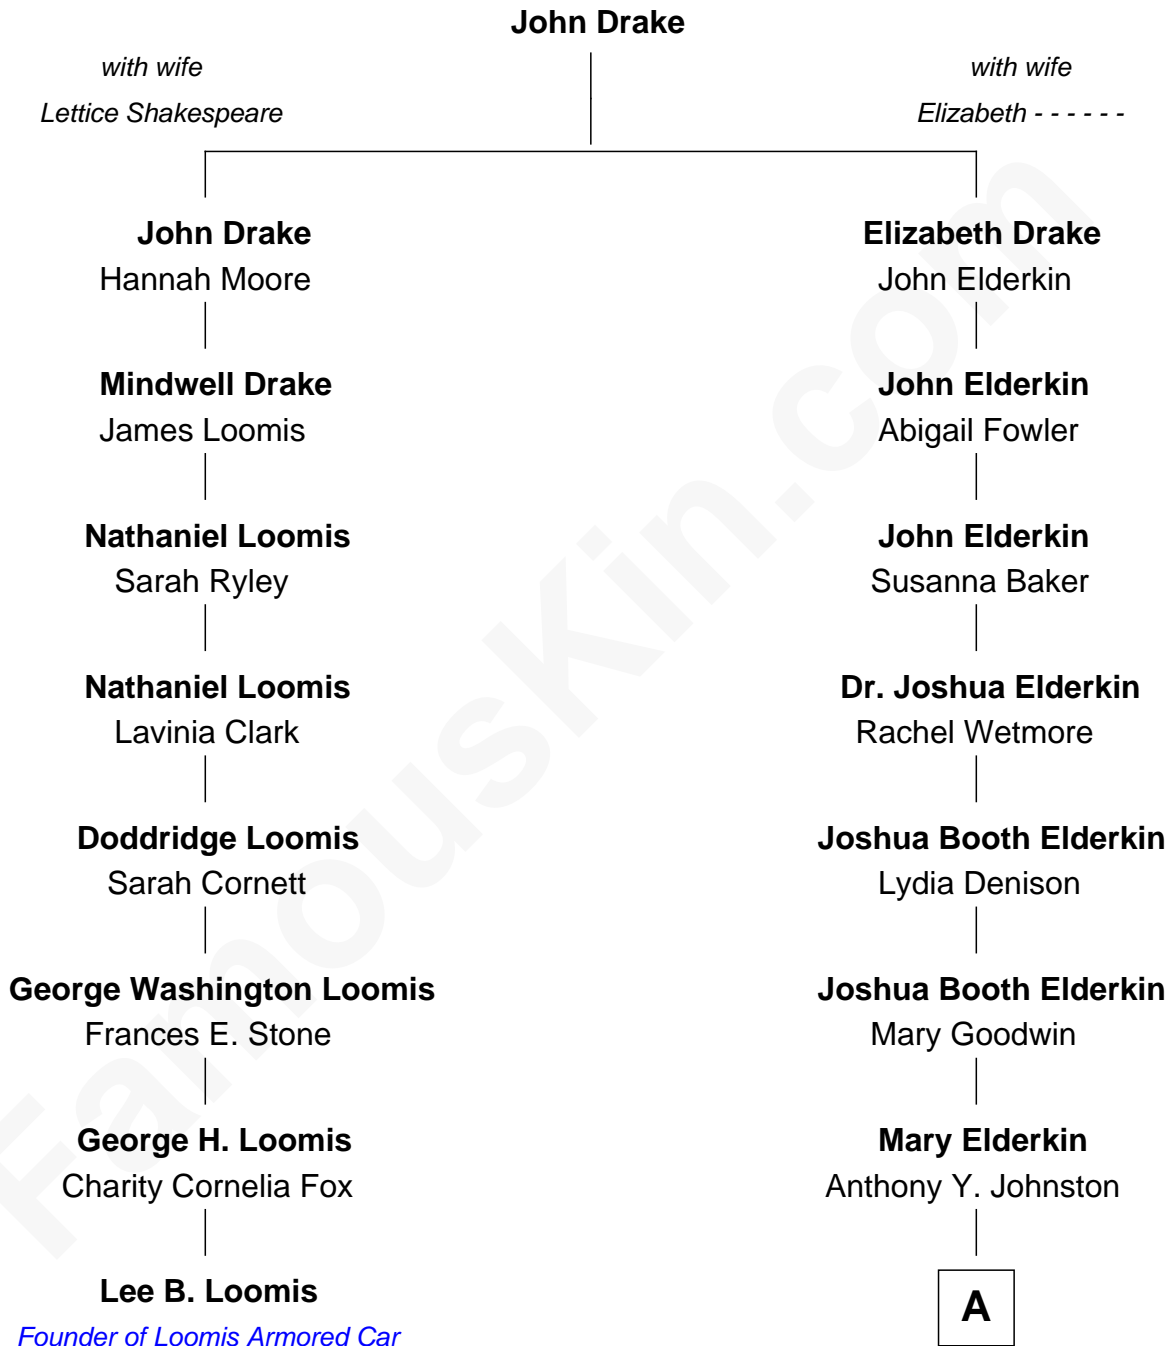

FamousKin.com Relationship Chart of

Lee B. Loomis

Founder of Loomis Armored Car Service

7th cousin 4 times removed of

Dr. Peggy Whitson

NASA and Axiom Space Astronaut

A

John Wesley Johnston

Lavina Luther Beightol

Charles Wesley Johnston

Mabel Anna Garland

Wanda Pauline Johnston

Christien O. Walters

Beth Avalee Walters

Earl Keith Whitson

Dr. Peggy Whitson