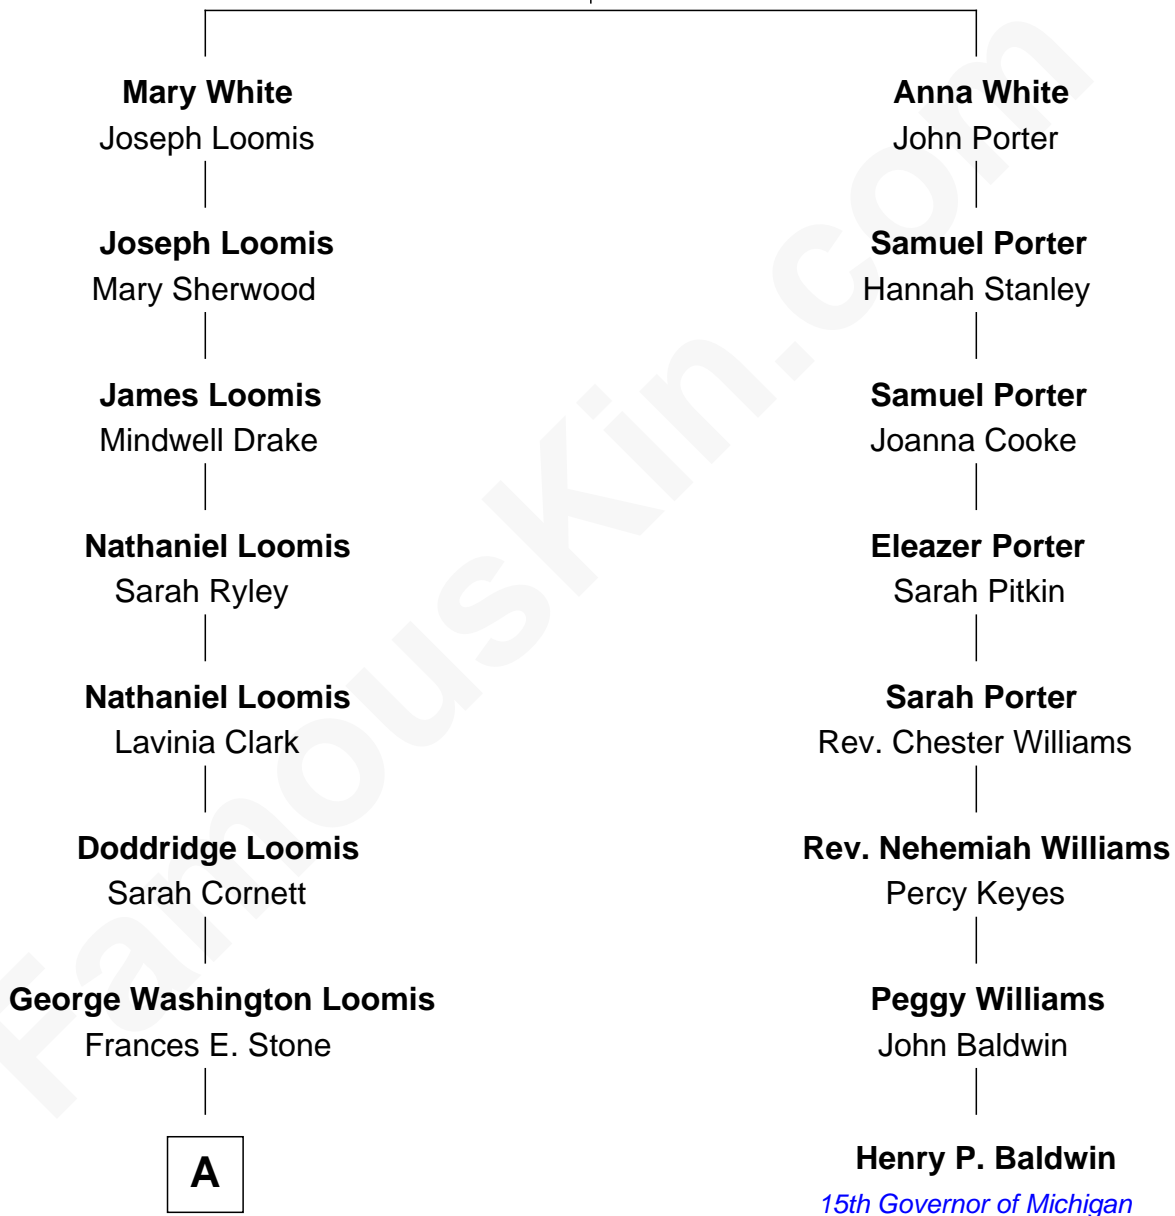

FamousKin.com Relationship Chart of

Lee B. Loomis

Founder of Loomis Armored Car Service

7th cousin 1 time removed of

Henry P. Baldwin

15th Governor of Michigan

Robert White
Bridget Allgar

A