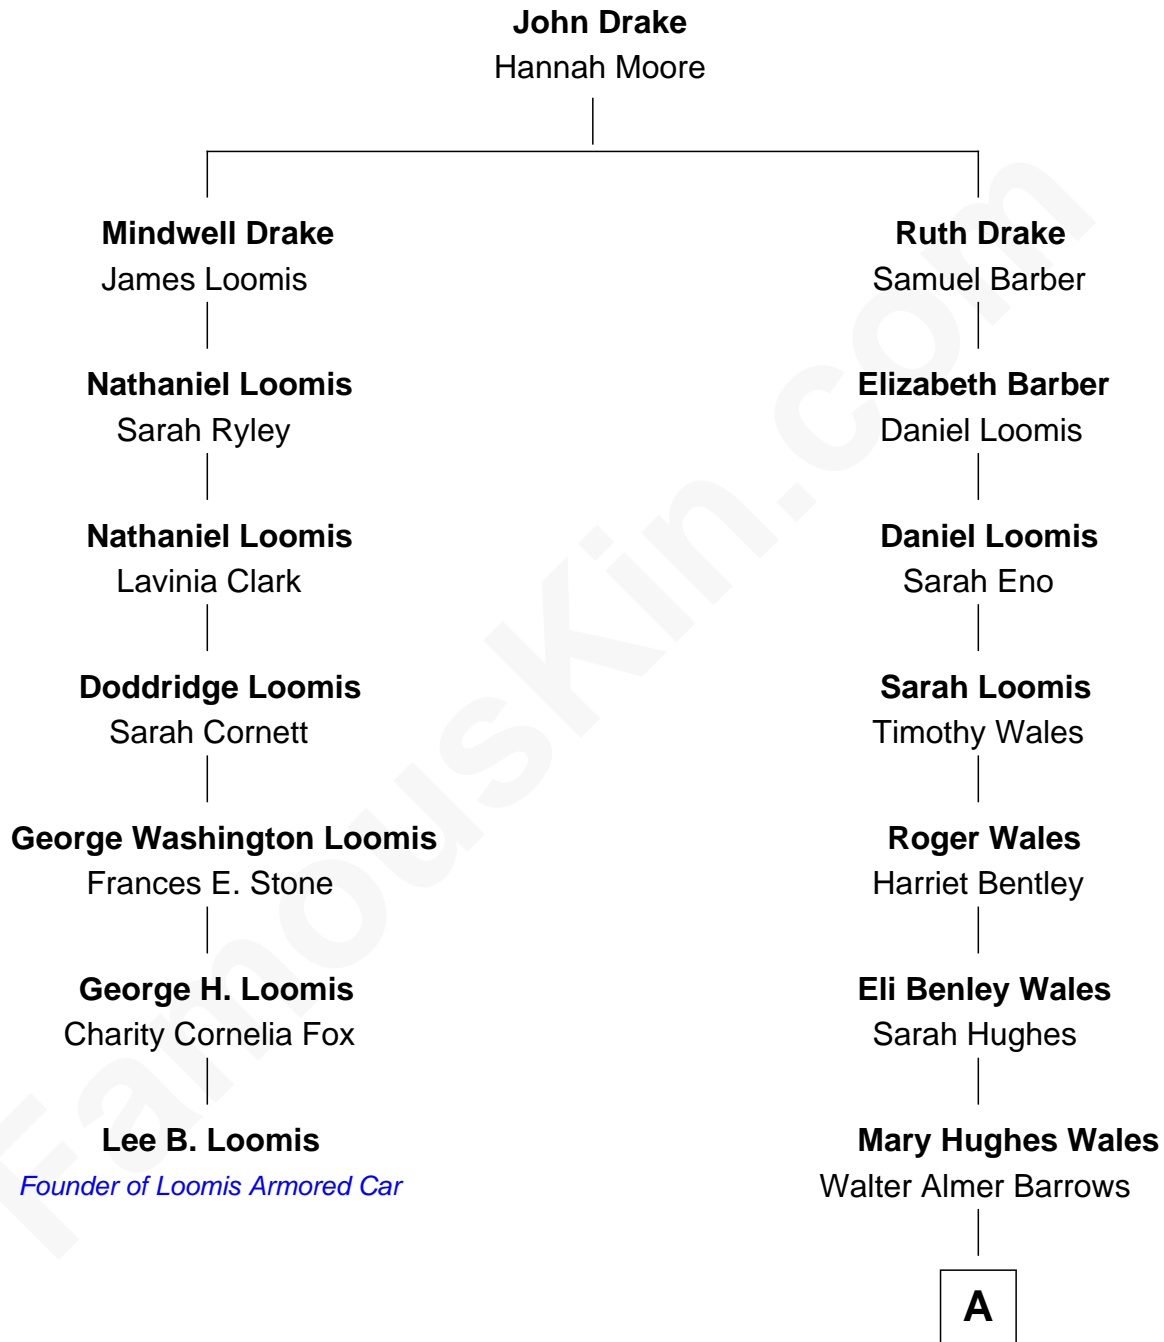

FamousKin.com Relationship Chart of

Lee B. Loomis

Founder of Loomis Armored Car Service

6th cousin 4 times removed of

Sydney Biddle Barrows

Mayflower Madam

A

|
Walter Almer Barrows

Sarah Olive Byers

|
Donald Byers Barrows

Sydney Biddle

|
Donald Byers Barrows

Jeannette Ballantine

|
Sydney Biddle Barrows

Mayflower Madam

FamousKin.com