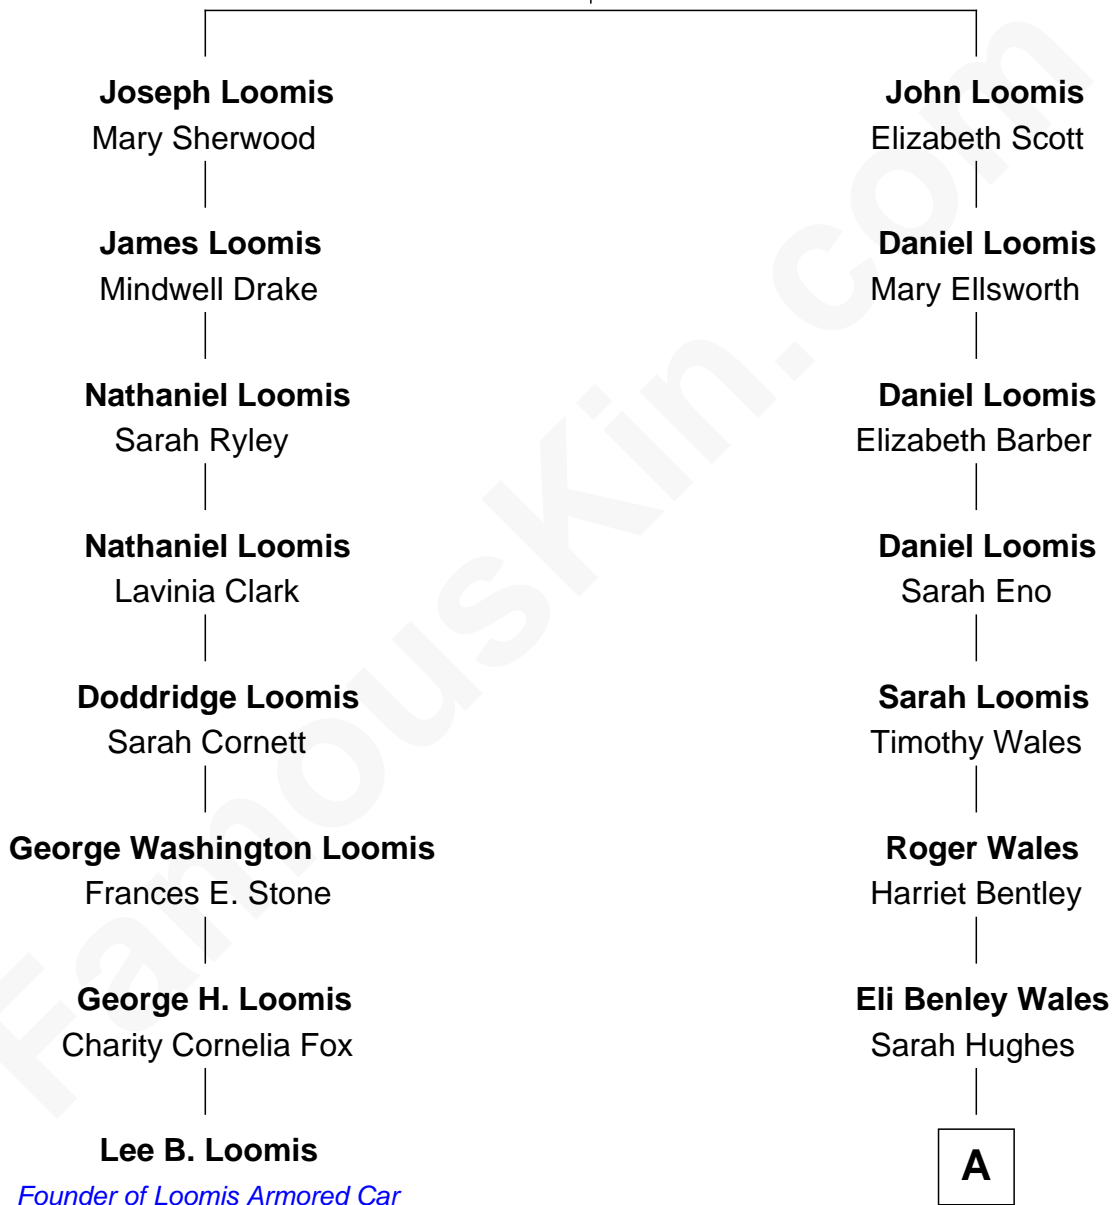

FamousKin.com Relationship Chart of

Lee B. Loomis

Founder of Loomis Armored Car Service

7th cousin 4 times removed of

Sydney Biddle Barrows

Mayflower Madam

Joseph Loomis

Mary White

A

|
Mary Hughes Wales
Walter Almer Barrows

|
Walter Almer Barrows
Sarah Olive Byers

|
Donald Byers Barrows
Sydney Biddle

|
Donald Byers Barrows
Jeannette Ballantine

|
Sydney Biddle Barrows
Mayflower Madam