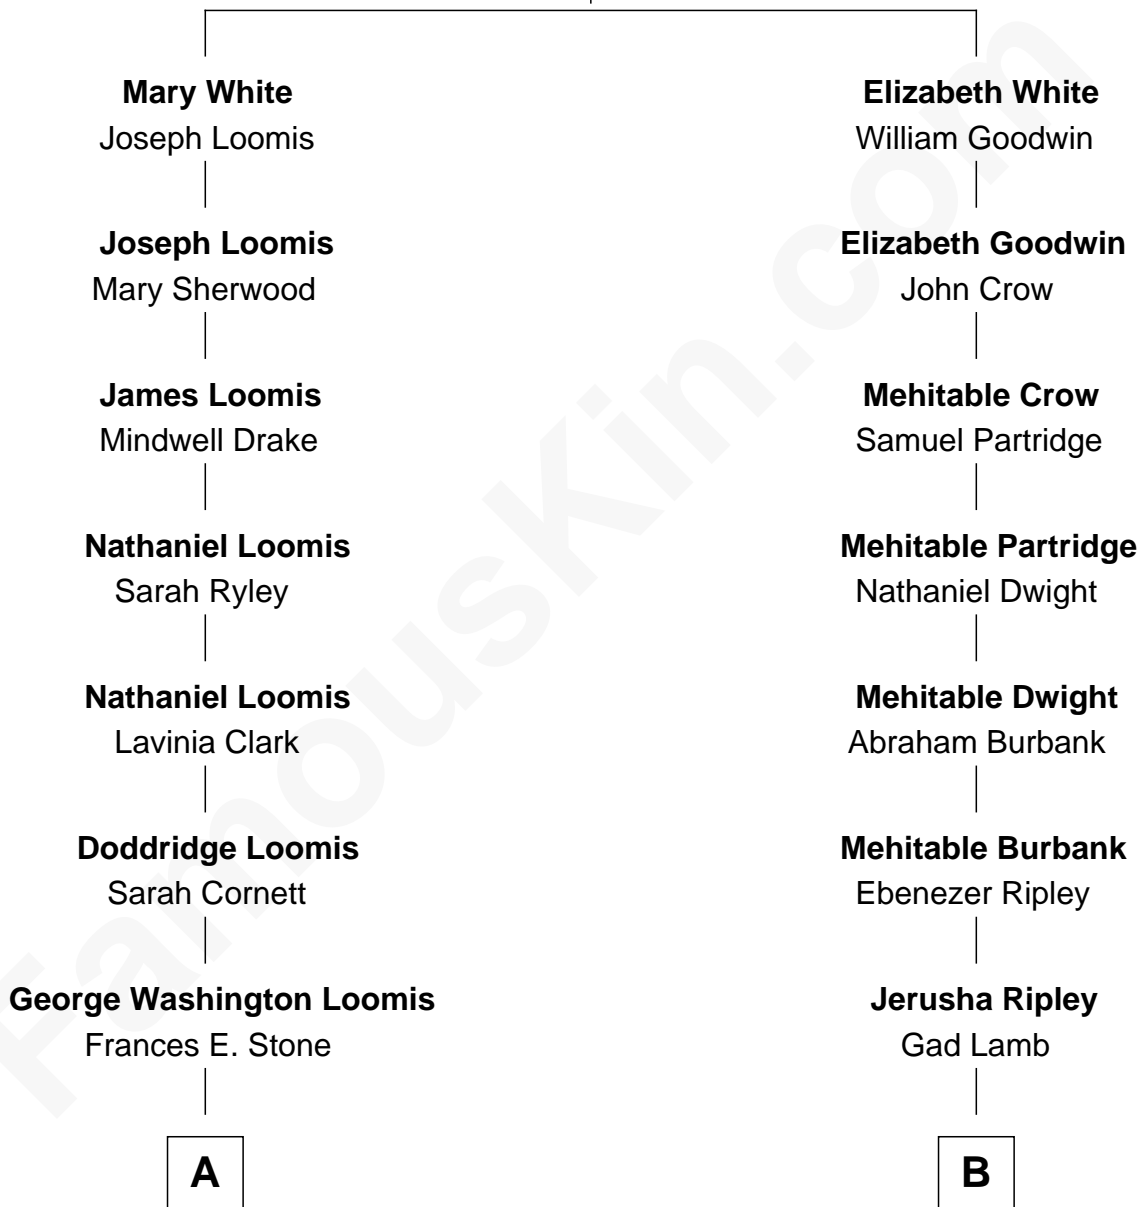

FamousKin.com Relationship Chart of

Lee B. Loomis

Founder of Loomis Armored Car Service

8th cousin 4 times removed of

Christopher Reeve

Movie Actor

Robert White

Bridget Allgar

A

George H. Loomis
Charity Cornelia Fox

Lee B. Loomis
Founder of Loomis Armored Car

B

Ebenezer Ripley Lamb
Sarah Gaylord

Charles Christian Lamb
Elizabeth Annette Russell

Bert Israel Lamb
Harriet Davis

Horace Rand Lamb
Beatrice Louise Pitney