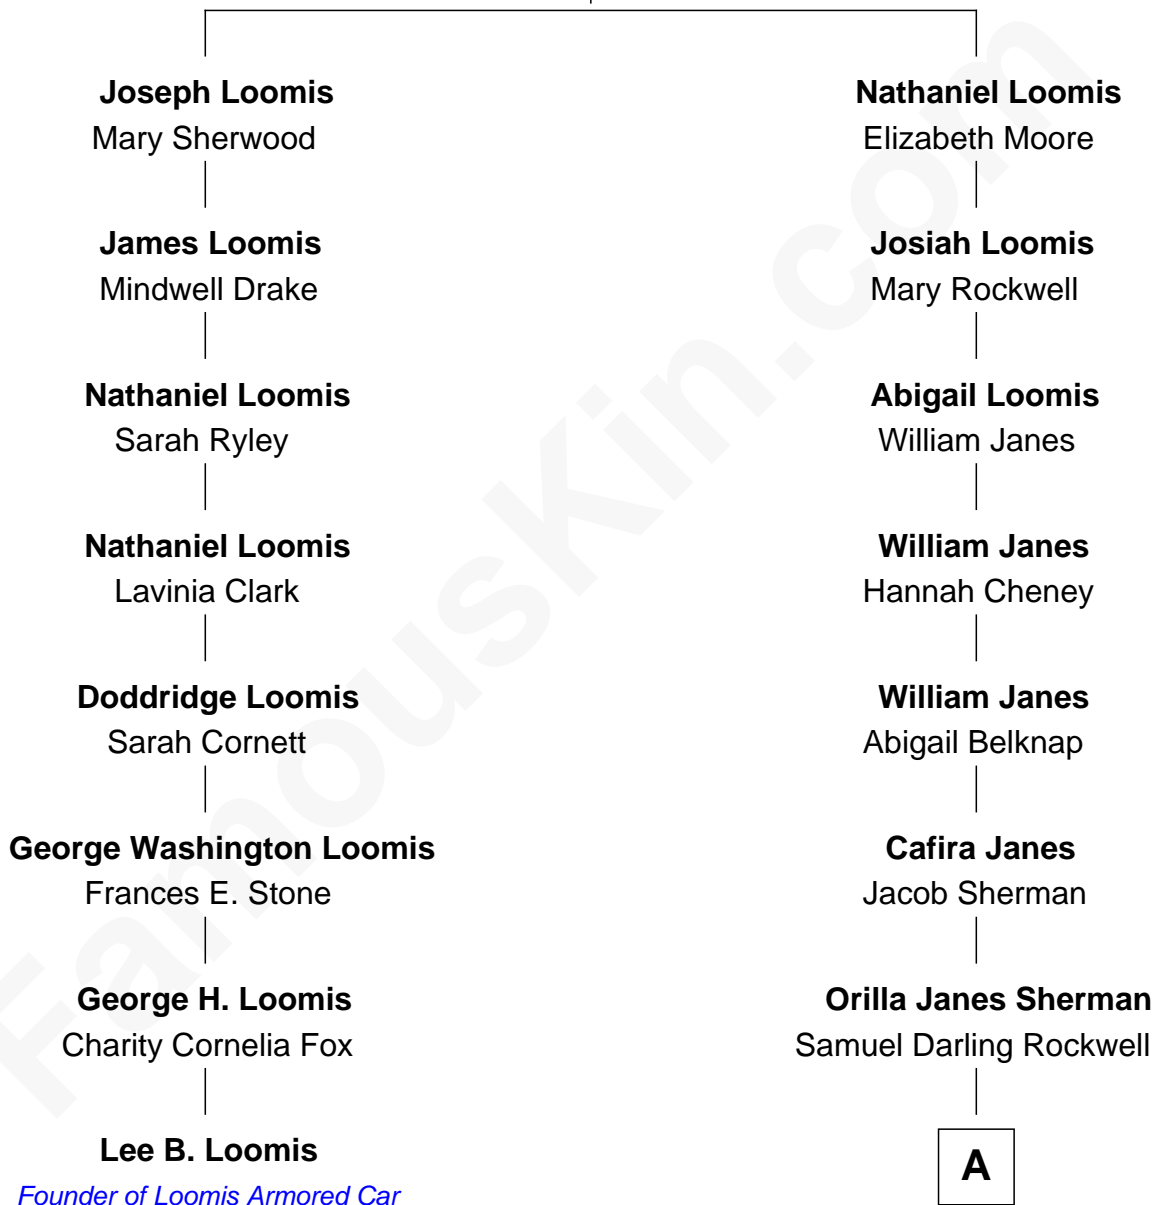

FamousKin.com Relationship Chart of

Lee B. Loomis

Founder of Loomis Armored Car Service

7th cousin 2 times removed of

Norman Rockwell

American Artist

Joseph Loomis

Mary White

A

John William Rockwell
Phebe Boyce Waring

Jarvis Waring Rockwell
Anne Mary Hill

Norman Rockwell
American Artist

FamousKin.com