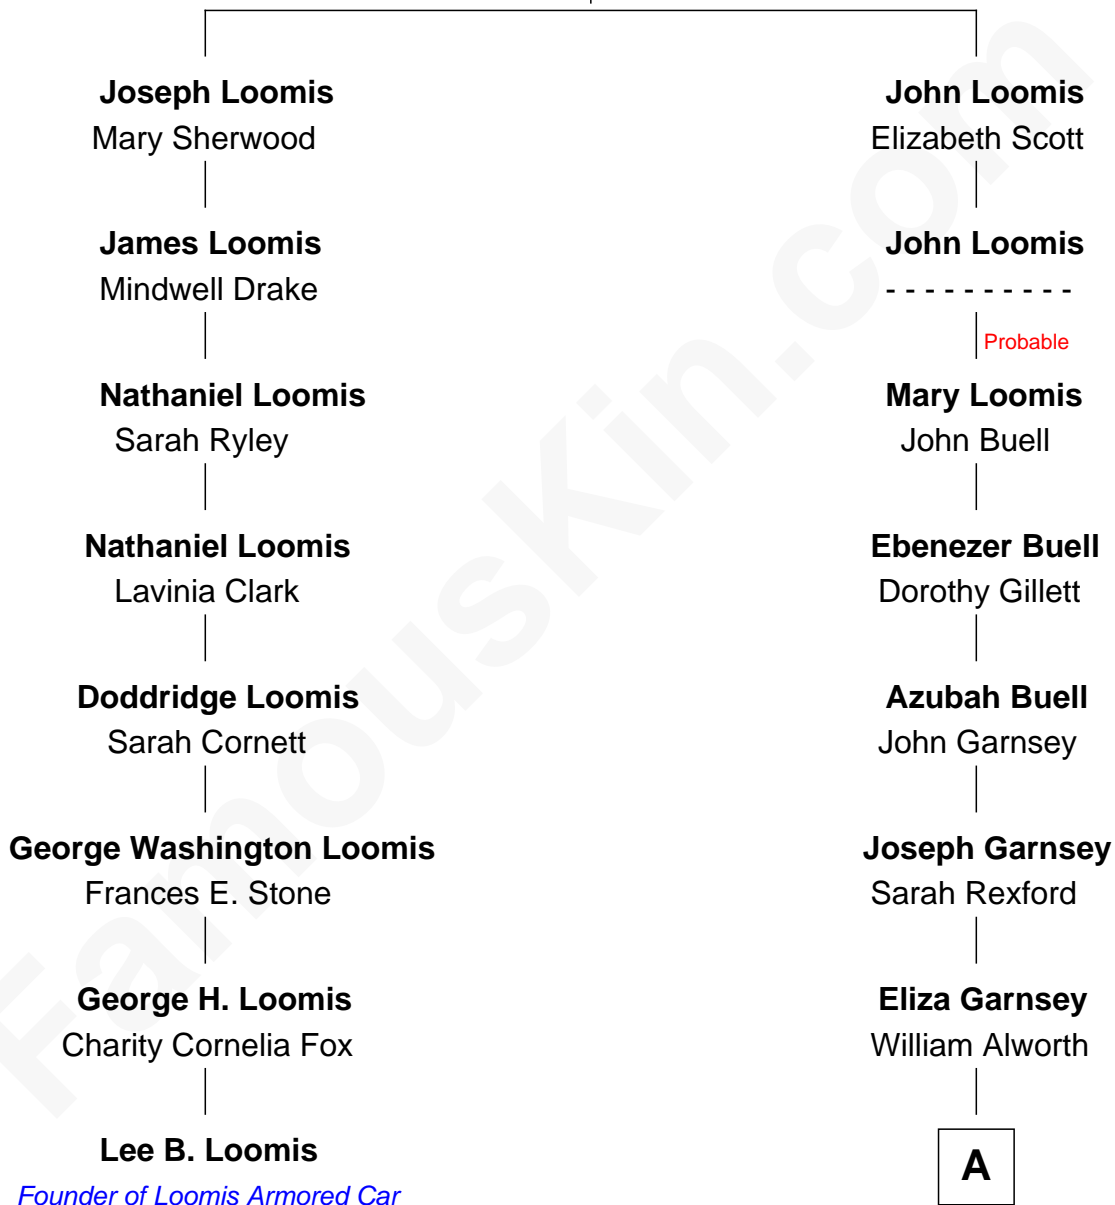

FamousKin.com Relationship Chart of

Lee B. Loomis

Founder of Loomis Armored Car Service

7th cousin 3 times removed of

Richard Gere

Movie Actor

Joseph Loomis

Mary White

A

—
Mary Alworth

George Lane Gere

—
Albert William Gere

Hazel Marjorie Snover

—
Homer George Gere

Doris Anna Tiffany

—
Richard Gere