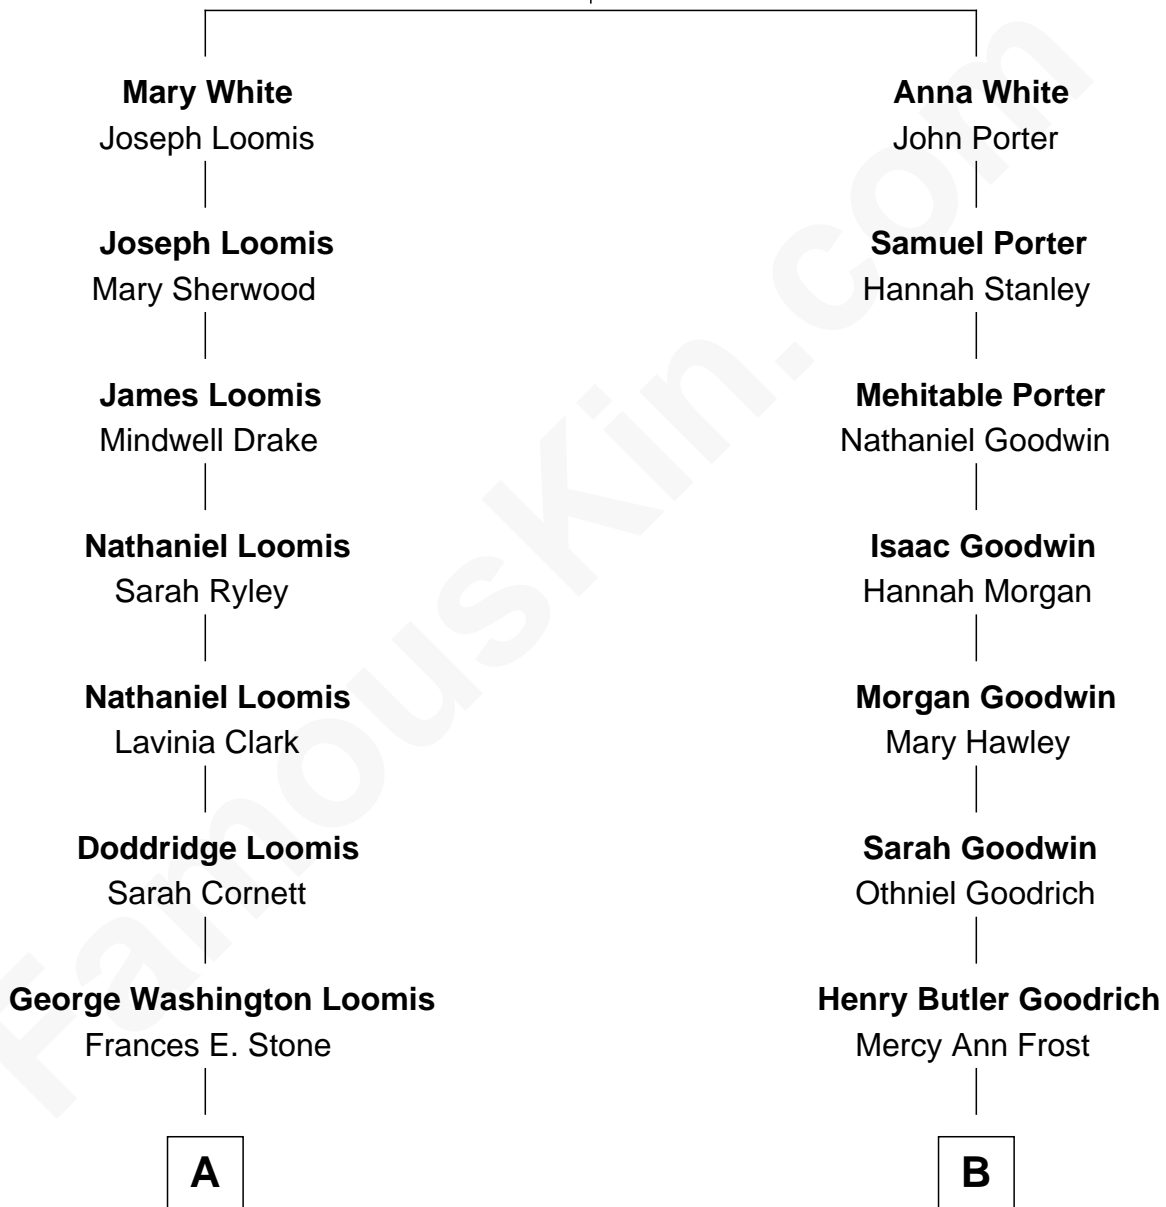

FamousKin.com Relationship Chart of

Lee B. Loomis

Founder of Loomis Armored Car Service

8th cousin 3 times removed of

Kate Upton

Sports Illustrated Swimsuit Cover Model

Robert White
Bridget Allgar

A