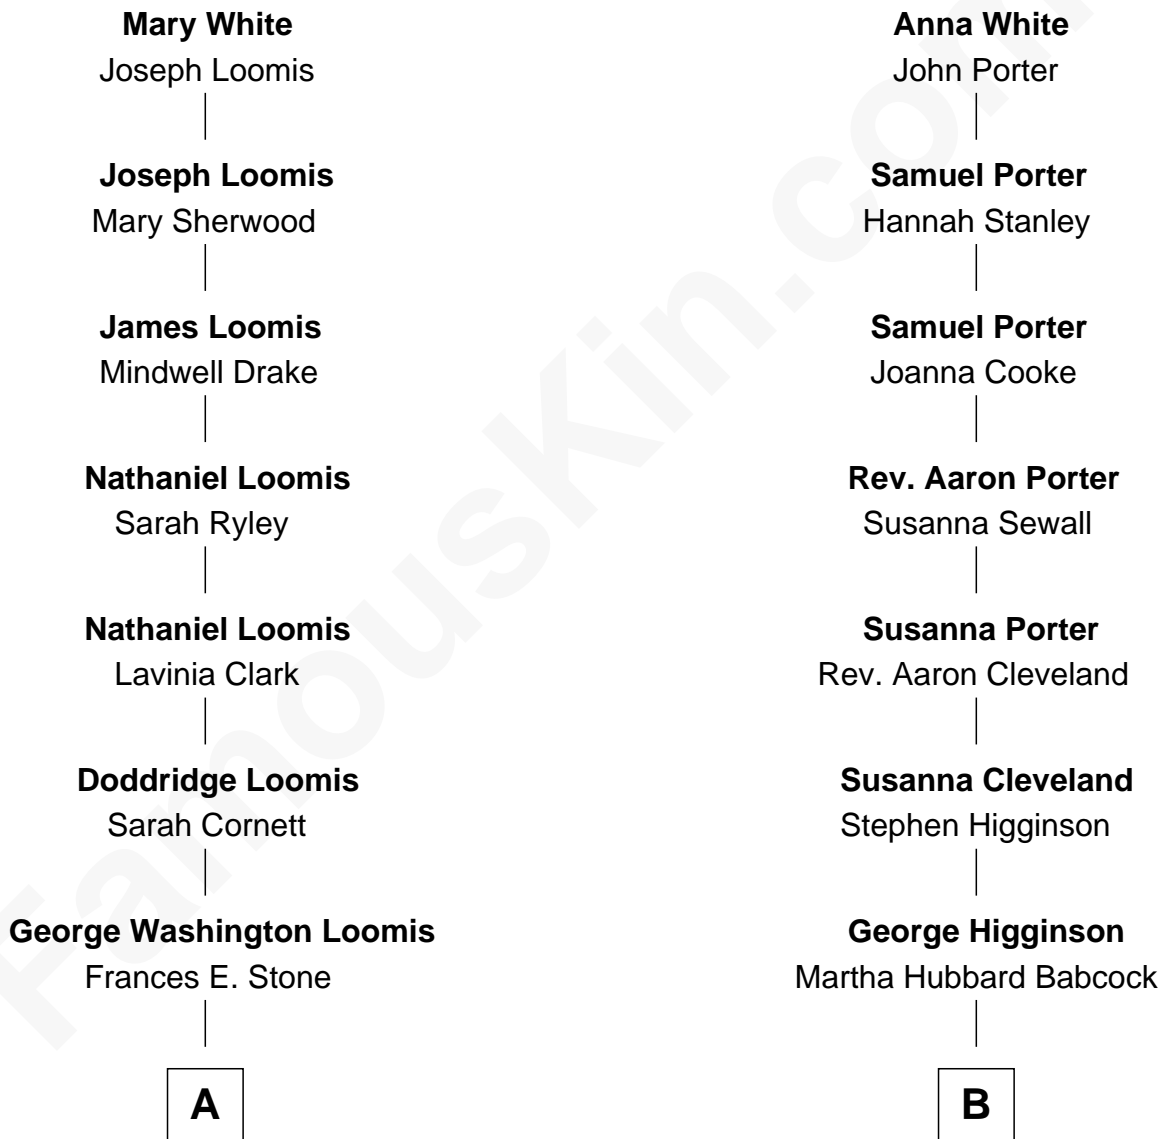

FamousKin.com Relationship Chart of

Lee B. Loomis

Founder of Loomis Armored Car Service

8th cousin of

Henry Lee Higginson

Founder of the Boston Symphony Orchestra

Robert White

Bridget Allgar