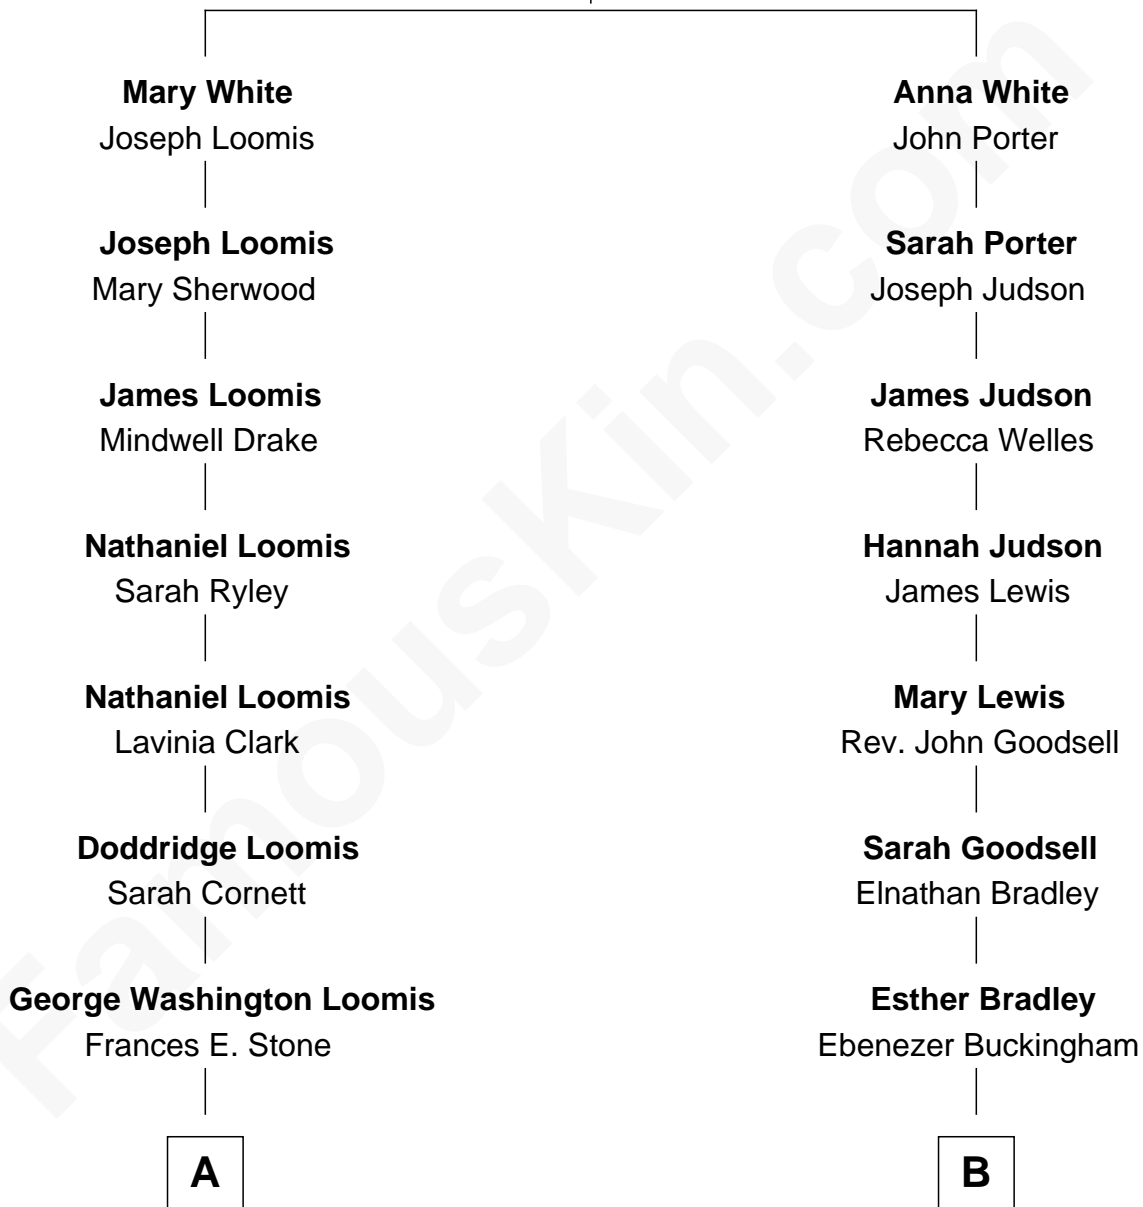

## Relationship Chart of

**Lee B. Loomis**

*Founder of Loomis Armored Car Service*

8th cousin 4 times removed of

**Lucille Ball**

*TV Actress - "I Love Lucy"*

**Robert White**

Bridget Allgar

**A**

**George H. Loomis**  
Charity Cornelia Fox

**Lee B. Loomis**  
*Founder of Loomis Armored Car*

**B**

**Sarah Buckingham**  
Benjamin Sprague

**James B. Sprague**  
Angeline S. Greene

**Helen Sabina Sprague**  
William C Orcutt

**Flora Belle Orcutt**  
Frederick Charles Hunt

**Desiree Evelyn Hunt**  
Henry Durrell Ball

**Lucille Ball**  
*TV Actress - "I Love Lucy"*

FamousKin.com