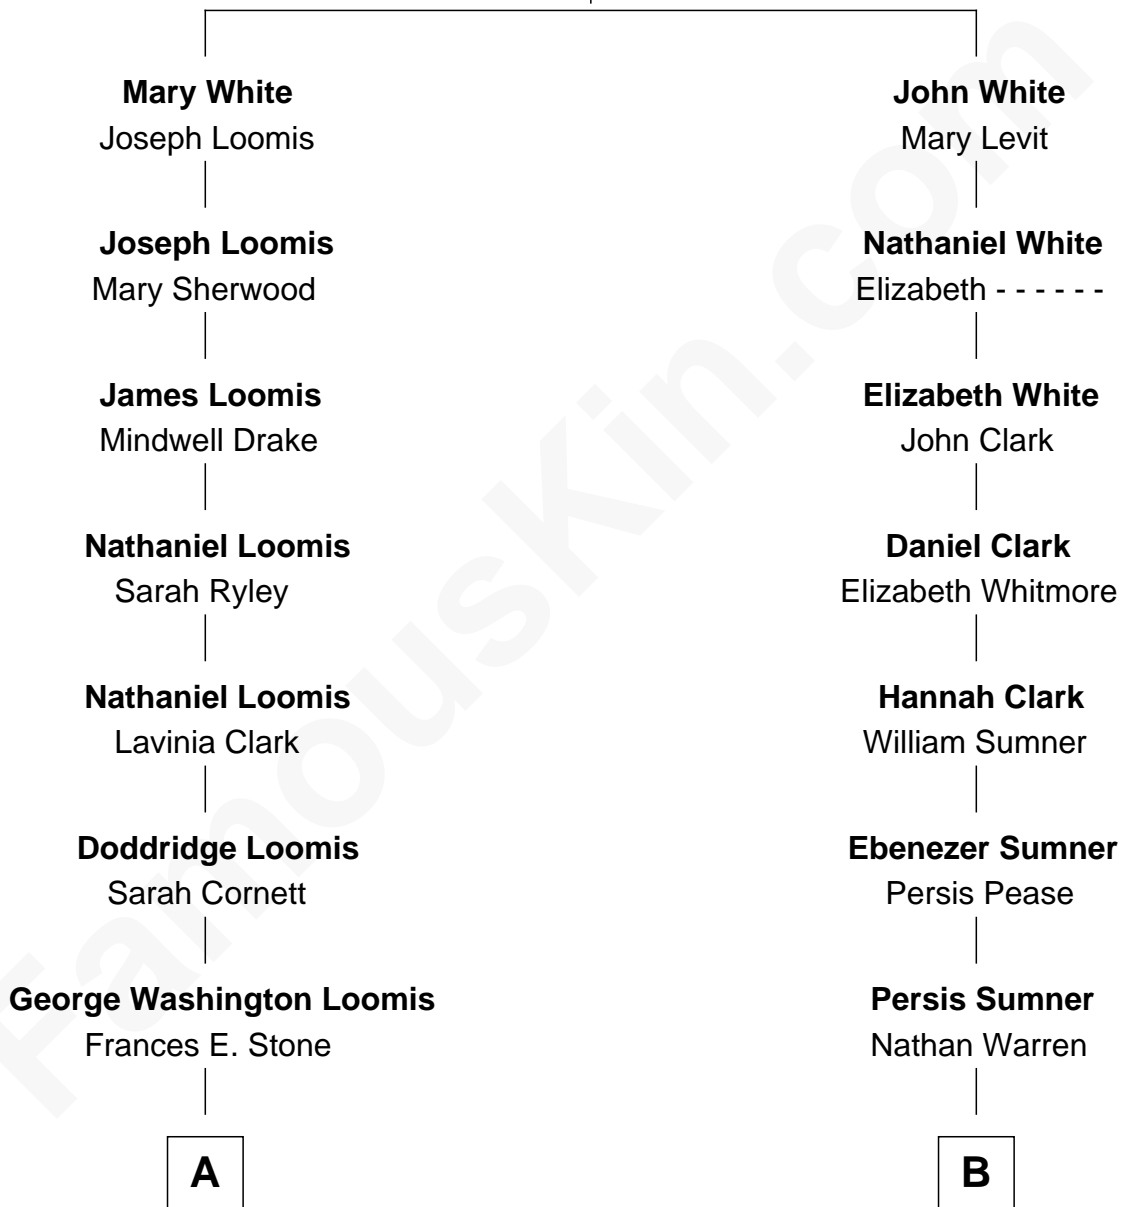

# FamousKin.com Relationship Chart of

**Lee B. Loomis**

*Founder of Loomis Armored Car Service*

8th cousin 5 times removed of

**Dennis Wilson**

*Co-Founder of The Beach Boys*

**Robert White**  
Bridget Allgar

**A**

**George H. Loomis**  
Charity Cornelia Fox

**Lee B. Loomis**  
*Founder of Loomis Armored Car*

**B**

**Ithamer Hibbard Warren**  
Lydia Peck

**Marilla Warren**  
Henry Wilson

**George Washington Wilson**  
Mary Bailey

**William Henry Wilson**  
Alta Lenora Chitwood

**William Coral Wilson**  
Edith Sophia Sthole

**Murray Gage Wilson**  
Audree Neva Korthof

**Dennis Wilson**  
*Co-Founder of The Beach Boys*