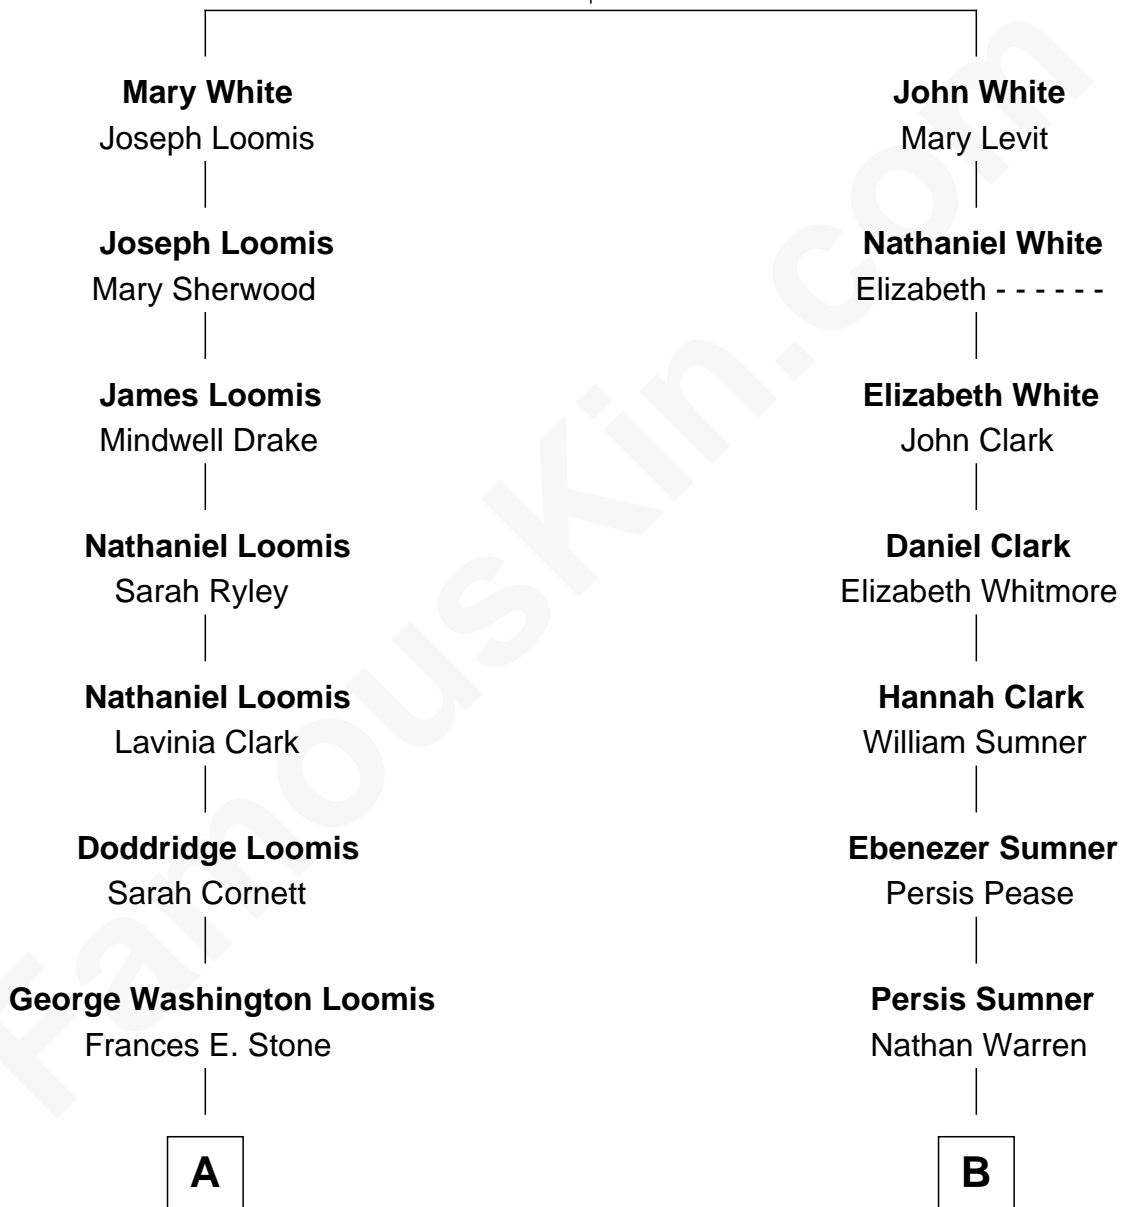

# FamousKin.com Relationship Chart of

**Lee B. Loomis**

*Founder of Loomis Armored Car Service*

8th cousin 5 times removed of

**Carl Wilson**

*Co-Founder of The Beach Boys*

**Robert White**  
Bridget Allgar

**A**

**George H. Loomis**  
Charity Cornelia Fox

**Lee B. Loomis**  
*Founder of Loomis Armored Car*

**B**

**Ithamer Hibbard Warren**  
Lydia Peck

**Marilla Warren**  
Henry Wilson

**George Washington Wilson**  
Mary Bailey

**William Henry Wilson**  
Alta Lenora Chitwood

**William Coral Wilson**  
Edith Sophia Sthole

**Murray Gage Wilson**  
Audree Neva Korthof

**Carl Wilson**  
*Co-Founder of The Beach Boys*

FamousKin.com