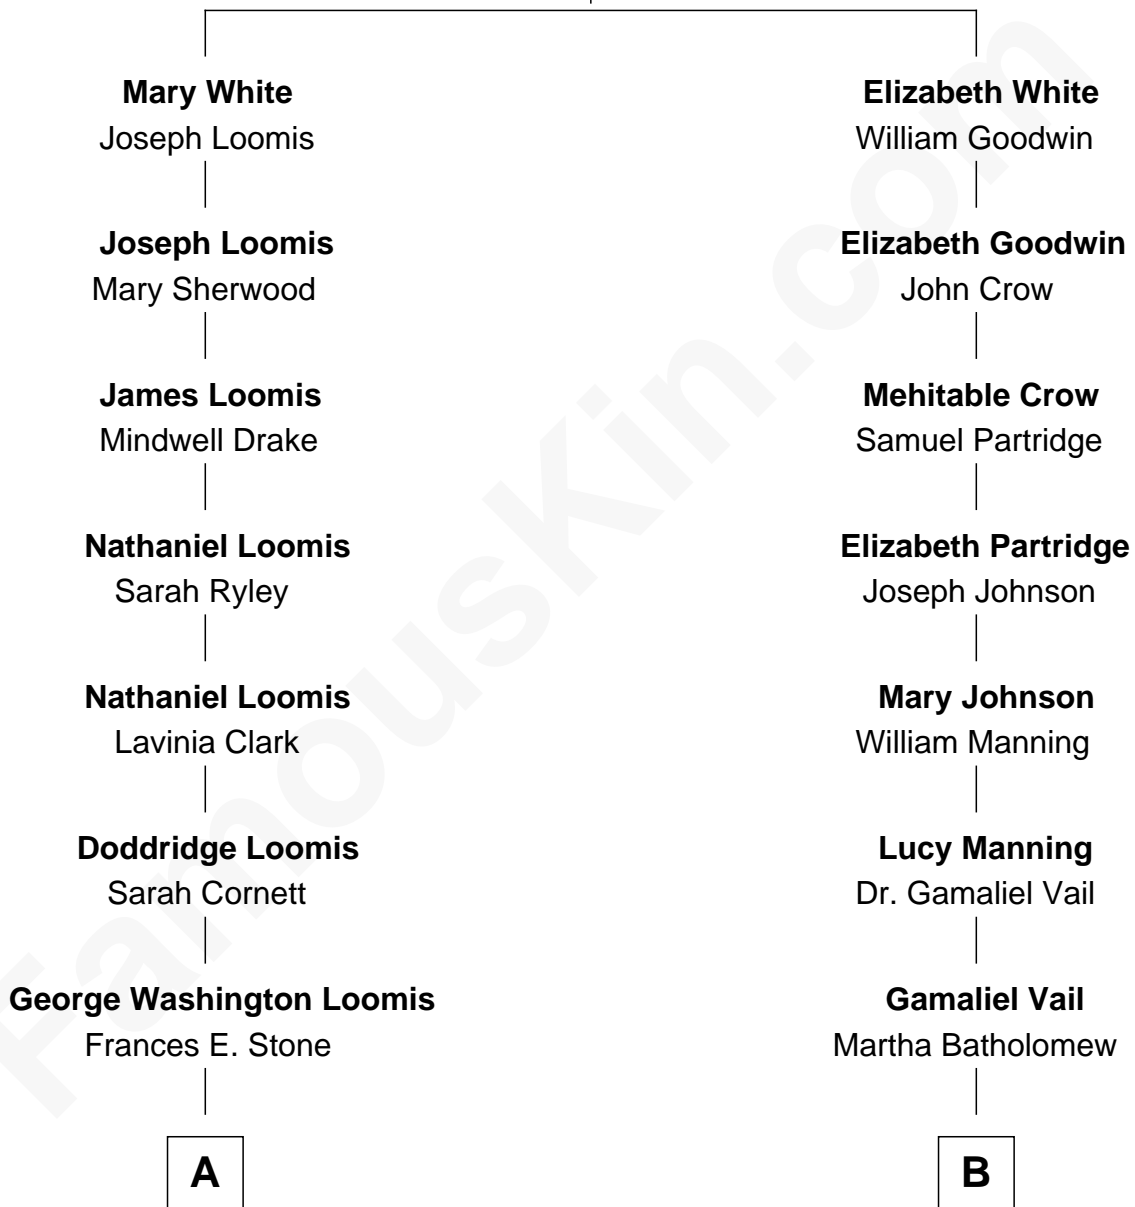

FamousKin.com Relationship Chart of

Lee B. Loomis

Founder of Loomis Armored Car Service

8th cousin 3 times removed of

Marie Osmond

Singer, Actress and Doll Designer

Robert White

Bridget Allgar

A

George H. Loomis
Charity Cornelia Fox

Lee B. Loomis
Founder of Loomis Armored Car

B

Isaac Hawk Vail
Tyresha Ann Beeler

Martha Tyresha Vail
Thomas Lorenzo Van Noy

Agnes LaVerna Van Noy
Rulon Osmond

George Viri Osmond
Olive May Davis