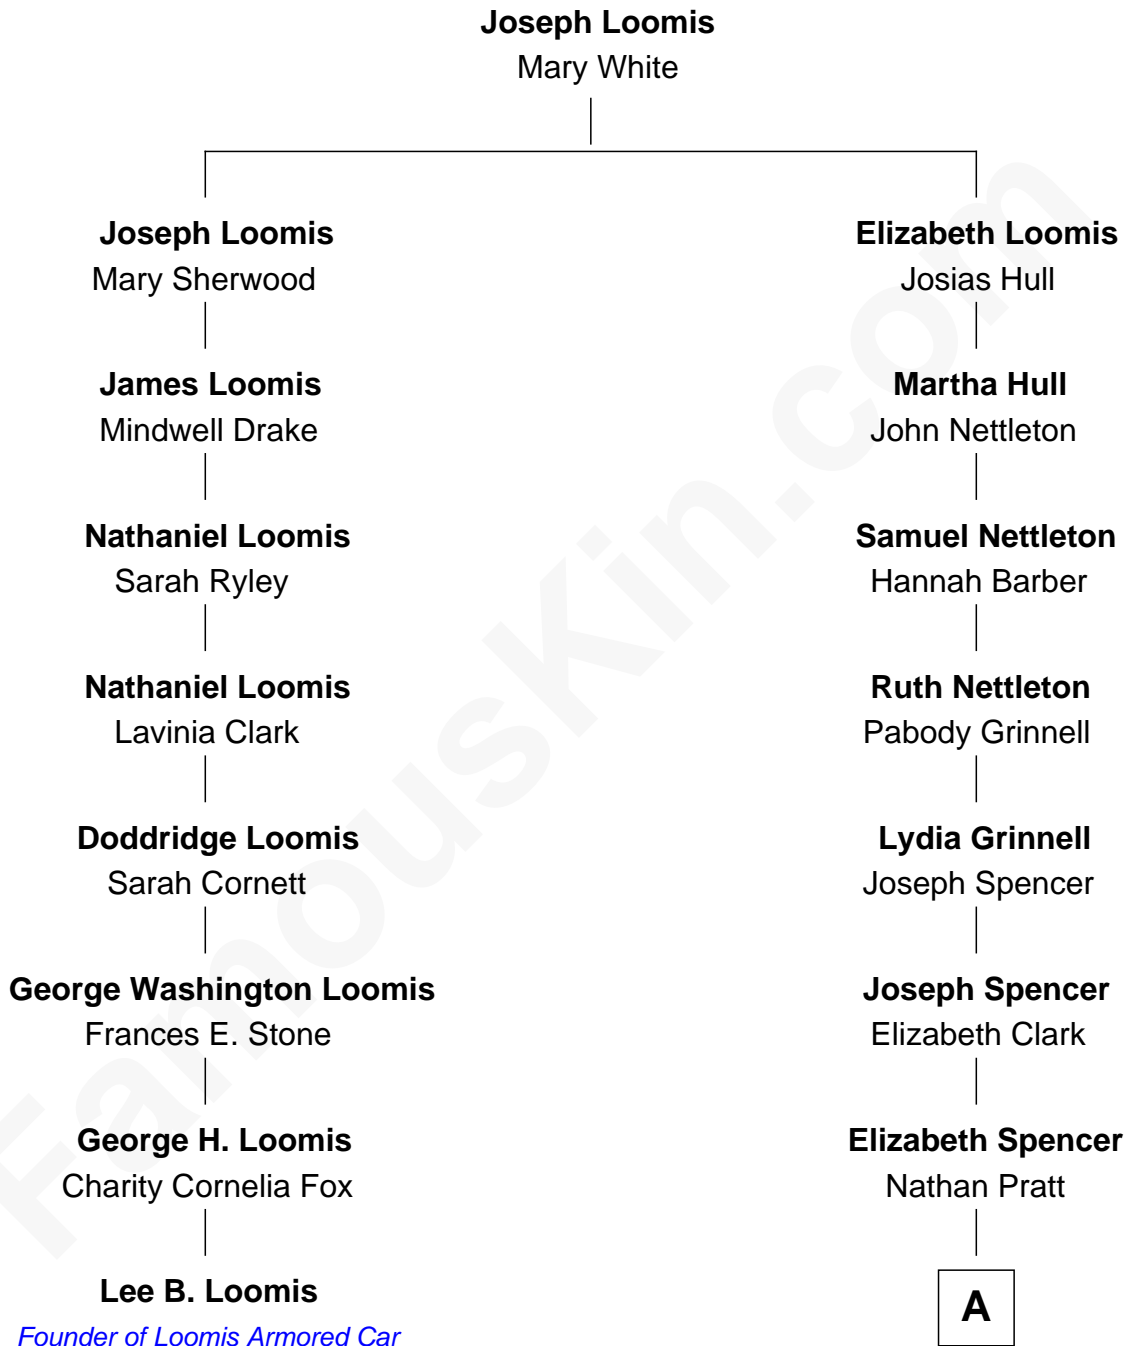

FamousKin.com Relationship Chart of

Lee B. Loomis

Founder of Loomis Armored Car Service

7th cousin 6 times removed of

Ellen DeGeneres

Comedienne and TV Personality

A

Elizabeth Pratt

Dr. Alvan Fosdick Whittemore

George Whittemore

Cordelia Jenkins Dozer

Mary Whittemore

Joseph C. DeGeneres

Alfred George DeGeneres

Julia E. Billiu

Elliot Everett DeGeneres