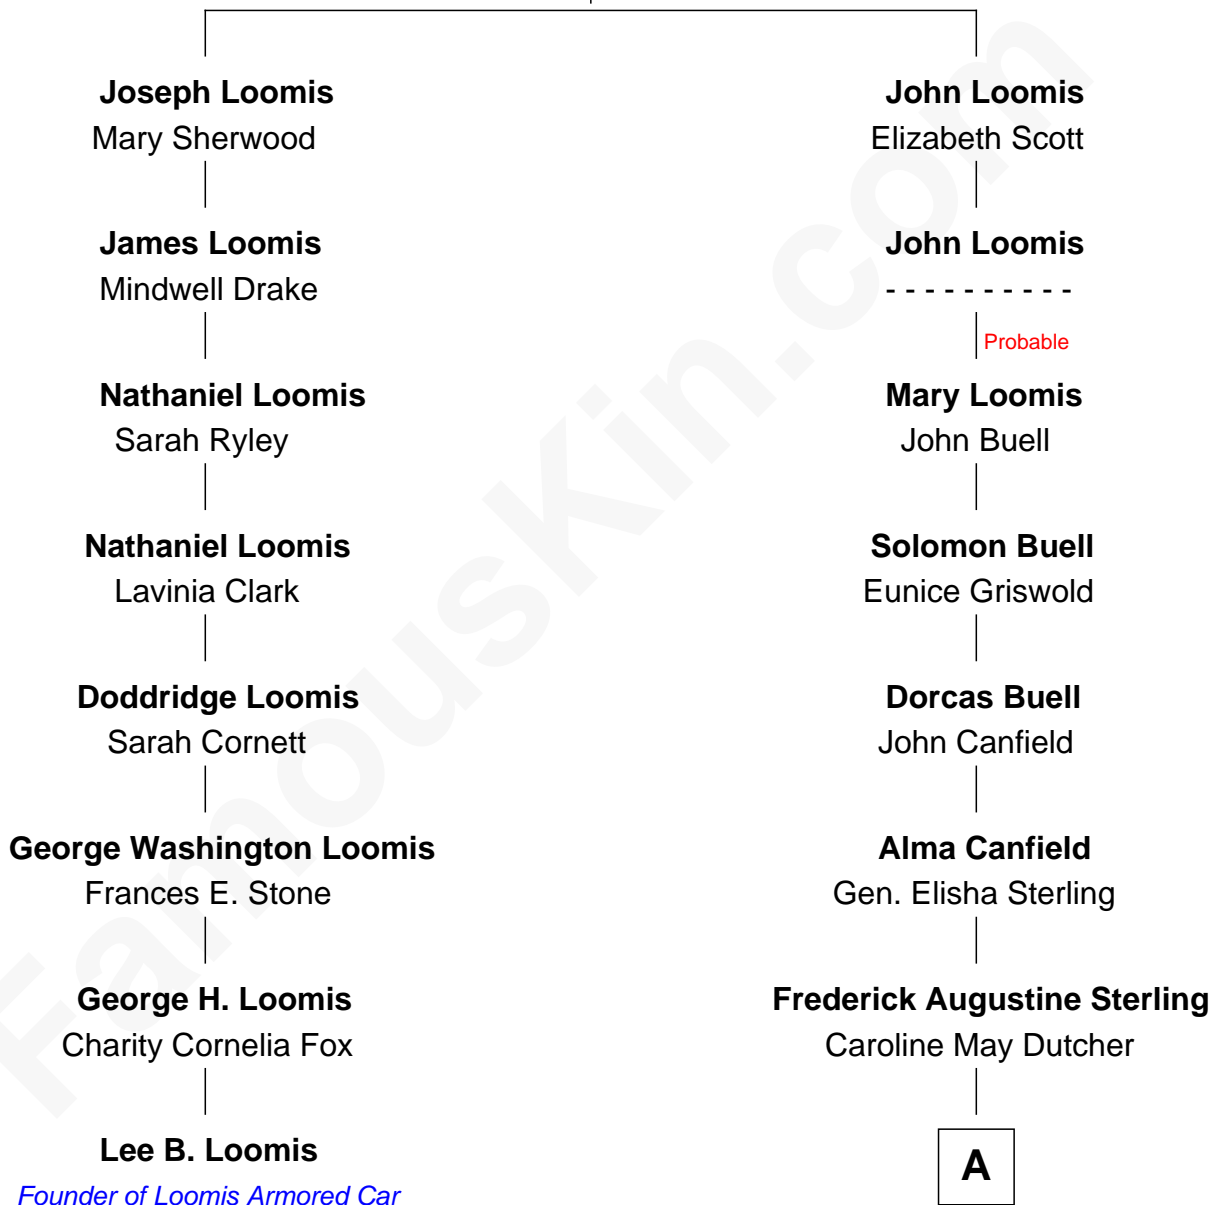

FamousKin.com Relationship Chart of

Lee B. Loomis

Founder of Loomis Armored Car Service

7th cousin 4 times removed of

Oliver Platt

Movie Actor

Joseph Loomis

Mary White

A

Caroline Dutcher Sterling

Joseph Hodges Choate

Joseph Hodges Choate

Cora Lyman Oliver

Helen Choate

Geoffrey Platt

Nicholas Platt

Sheila Maynard

Oliver Platt

Movie Actor