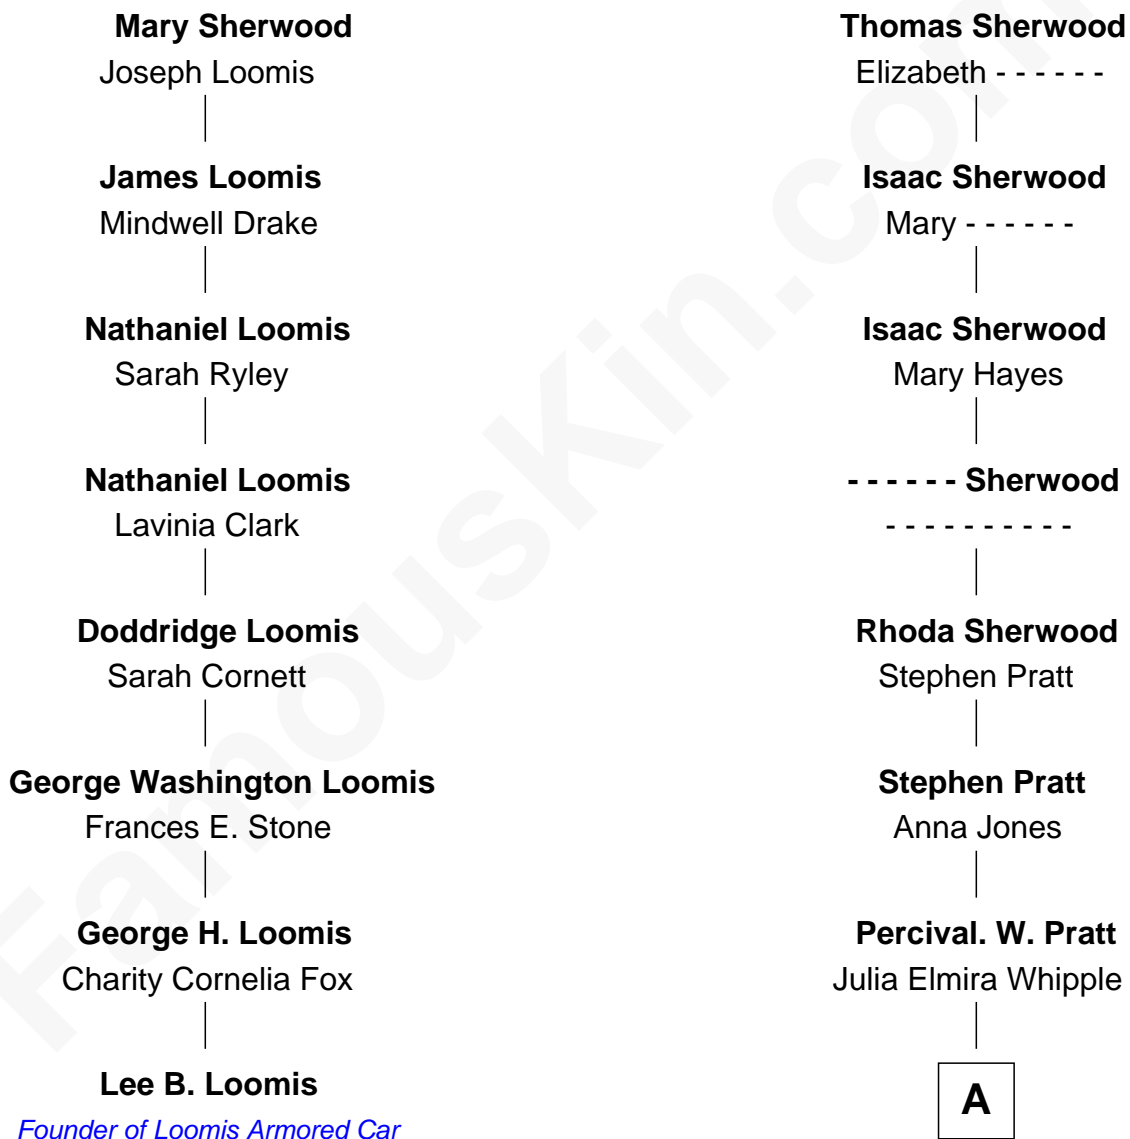

FamousKin.com Relationship Chart of

Lee B. Loomis

Founder of Loomis Armored Car Service

7th cousin 4 times removed of

Chris Pratt

TV and Movie Actor

Thomas Sherwood

*with wife
Mary -----*

*with wife
Alice Tiler*

A

Herbert A. Pratt

Clara Harmon

Probable

Clifton Charles Pratt

Diana Mattison

Donald Clifton Pratt