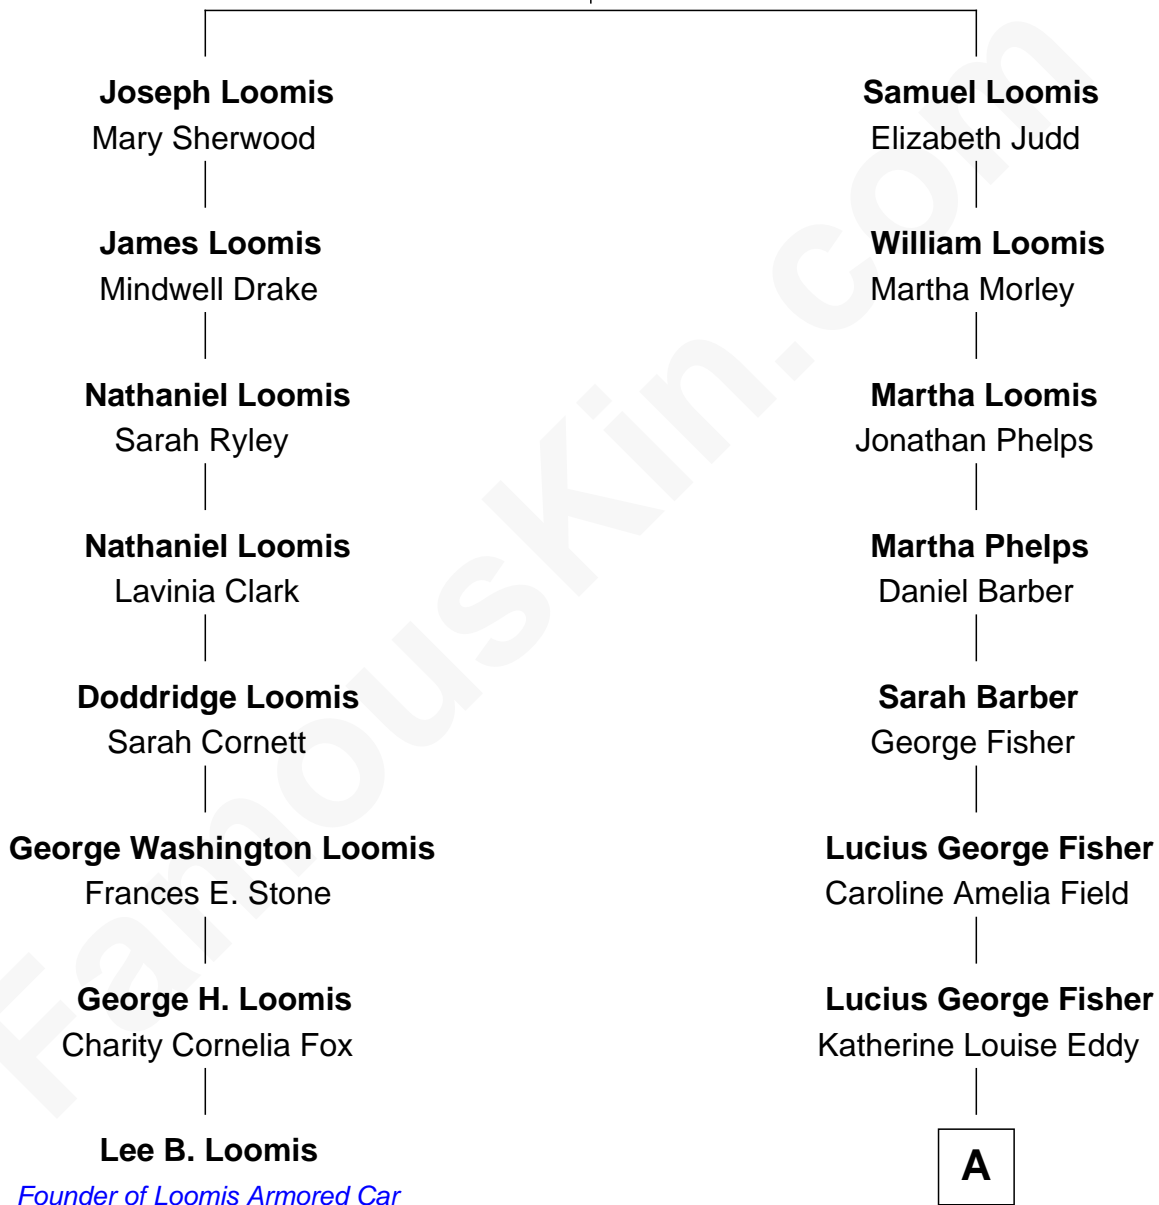

# FamousKin.com Relationship Chart of

**Lee B. Loomis**

*Founder of Loomis Armored Car Service*

7th cousin 3 times removed of

**Jodie Foster**

*Movie Actress*

**Joseph Loomis**

Mary White

**A**

—  
**Alice Eddy Fisher**  
Alexis Caldwell Foster

—  
**Lucius Fisher Foster**  
Constance Marie Robertson

—  
**Lucius Fisher Foster**  
Evelyn Della Almond

—  
**Jodie Foster**  
*Movie Actress*