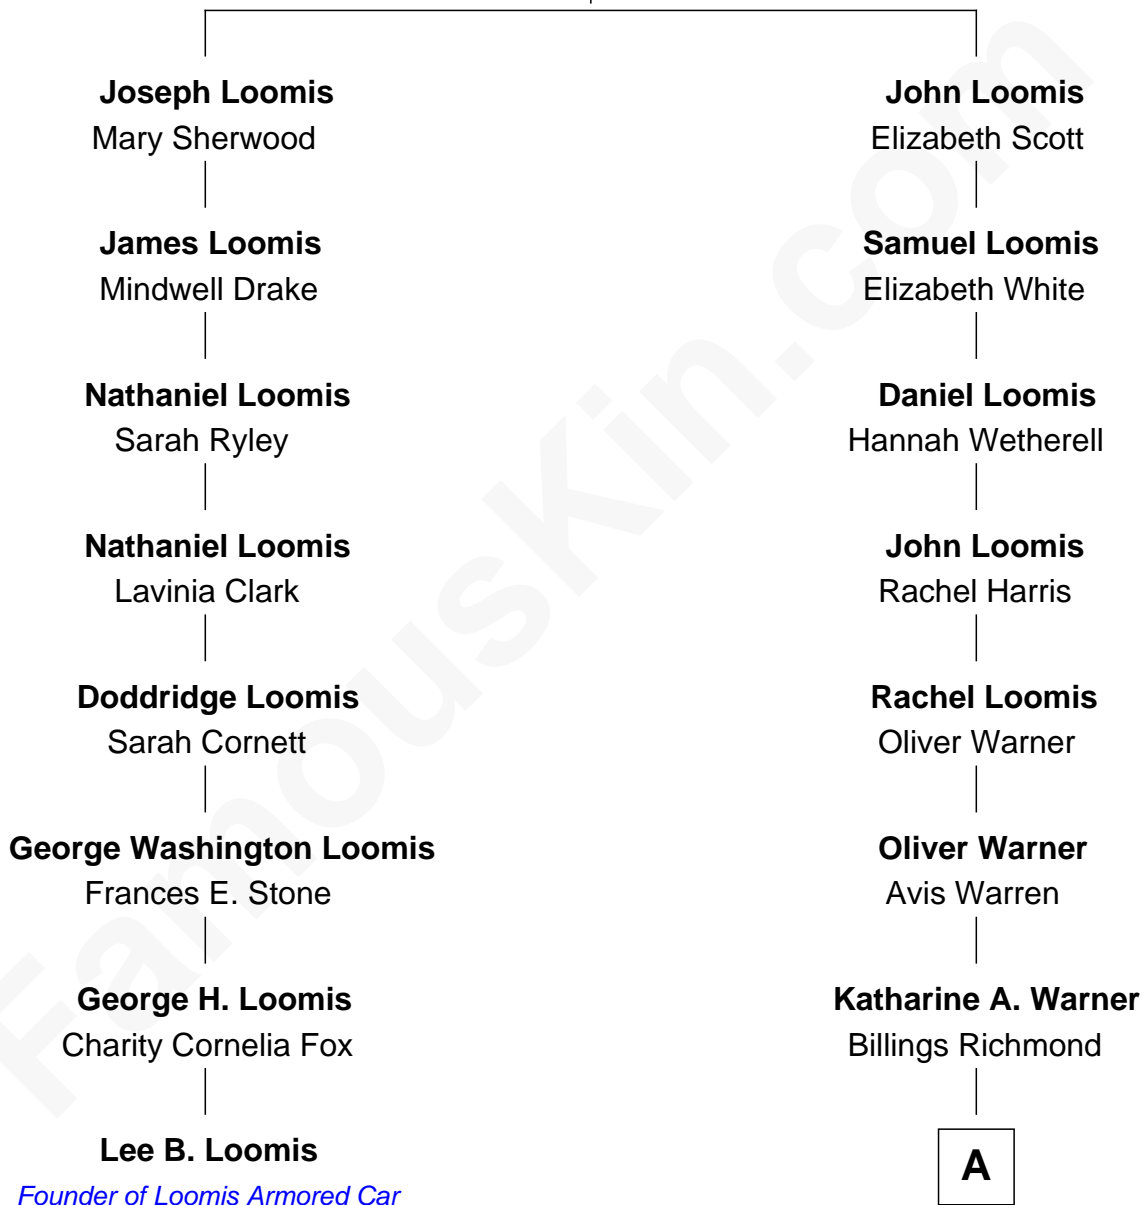

FamousKin.com Relationship Chart of

Lee B. Loomis

Founder of Loomis Armored Car Service

7th cousin 4 times removed of

Zac Efron

Movie Actor

Joseph Loomis

Mary White

A

Luzell Richmond
Elmer Joy Glidden

Joseph Henry Glidden
Helene Durgan

June Helene Glidden
Robert Harold Baskett

Starla June Baskett
David Leslie Efron

Zac Efron
Movie Actor