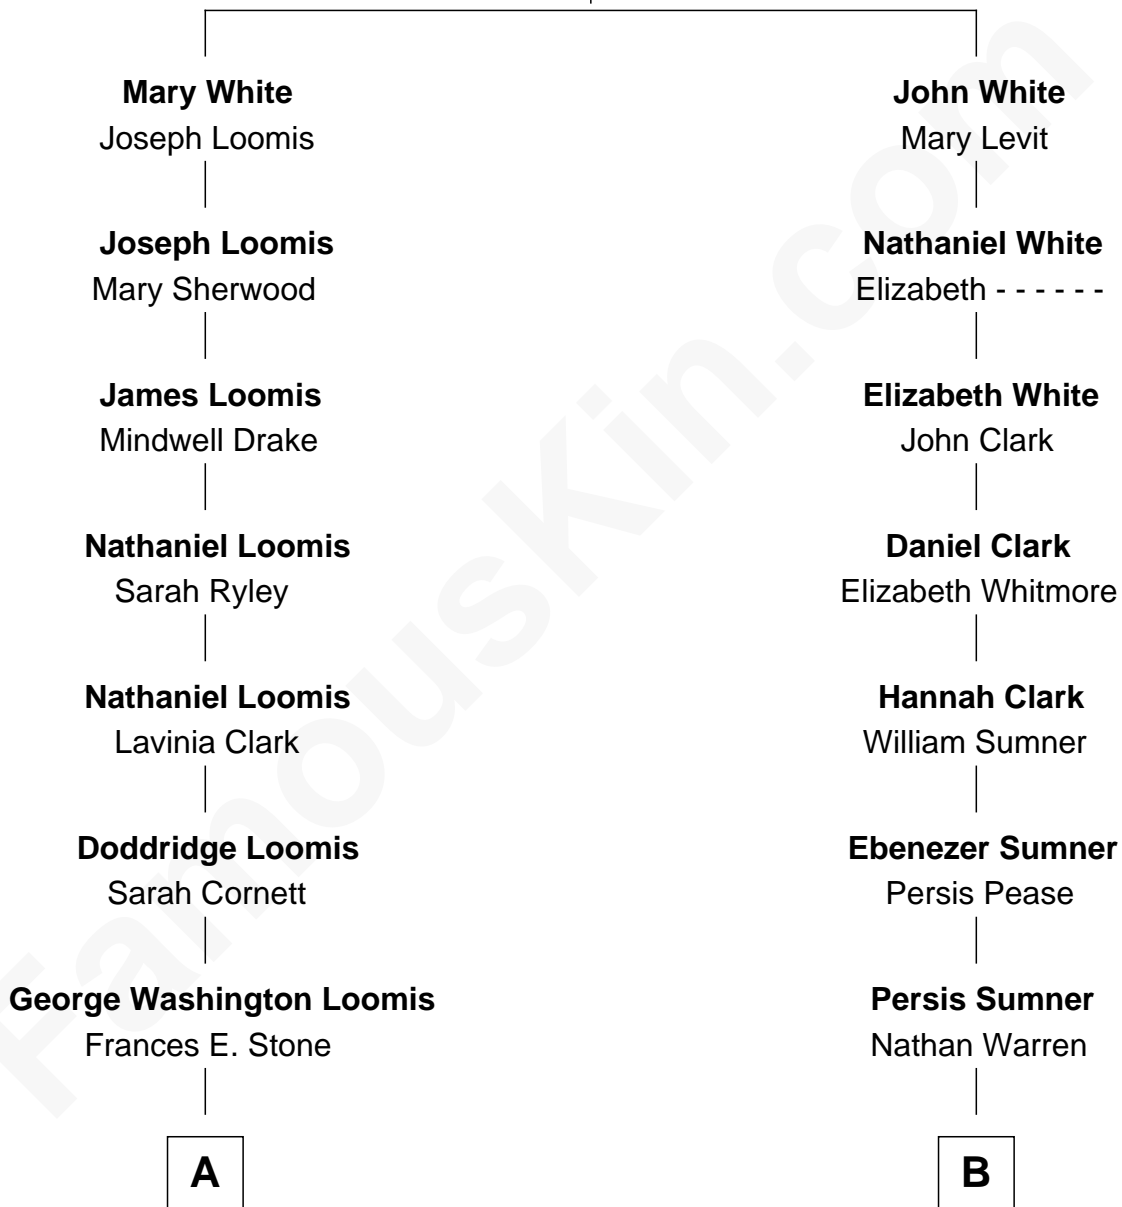

FamousKin.com Relationship Chart of

Lee B. Loomis

Founder of Loomis Armored Car Service

8th cousin 6 times removed of

Kevin Love

NBA All-Star Player

Robert White

Bridget Allgar

A

George H. Loomis
Charity Cornelia Fox

Lee B. Loomis
Founder of Loomis Armored Car

B

Ithamer Hibbard Warren
Lydia Peck

Marilla Warren
Henry Wilson

George Washington Wilson
Mary Bailey

William Henry Wilson
Alta Lenora Chitwood