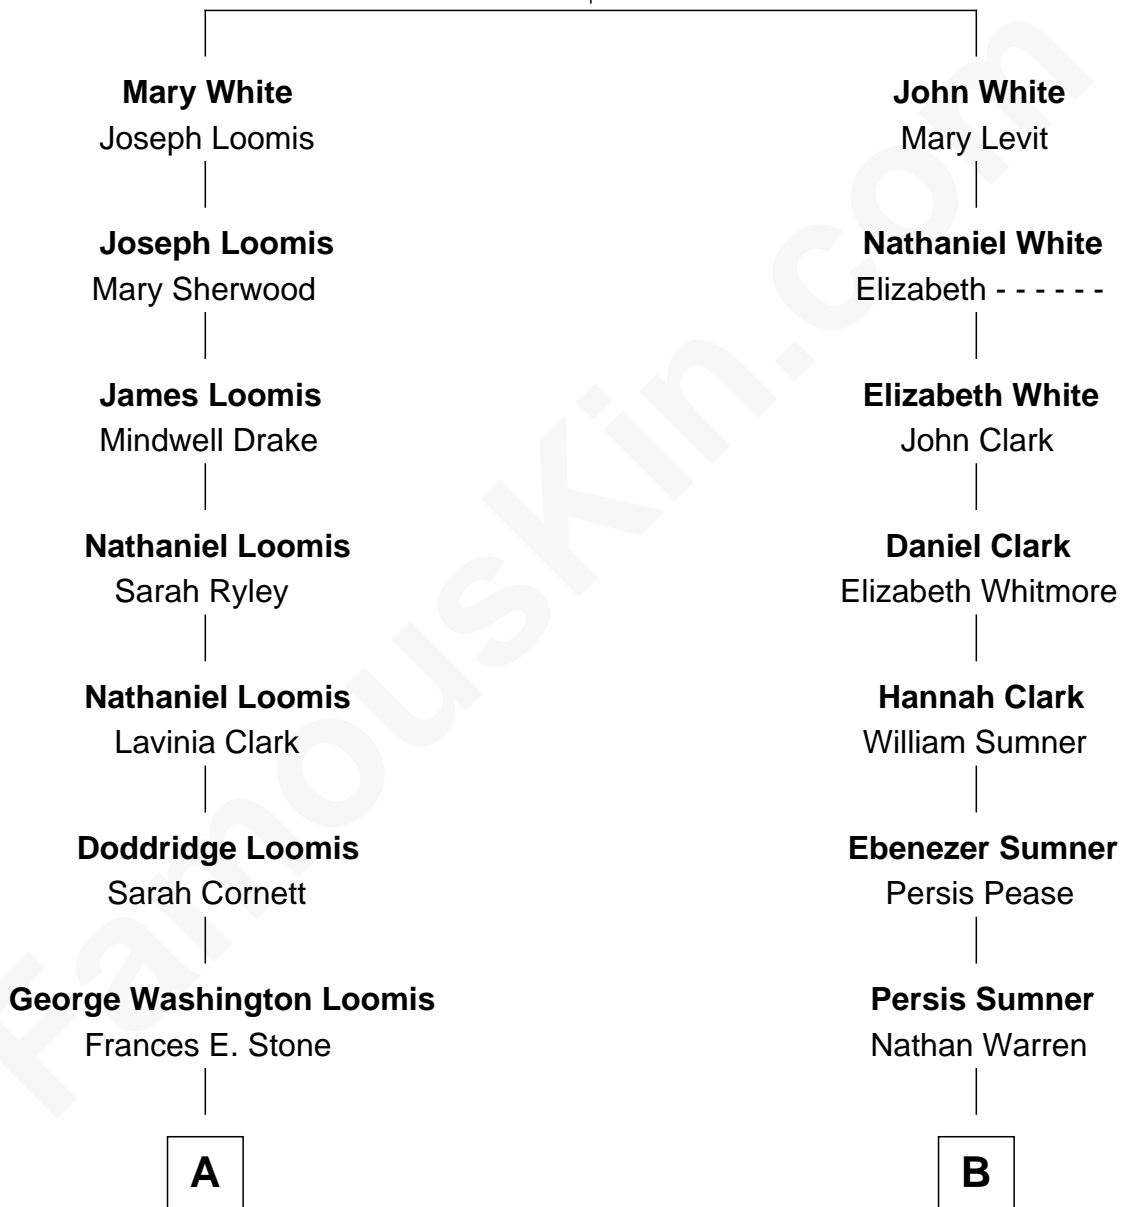

# FamousKin.com Relationship Chart of

**Lee B. Loomis**

*Founder of Loomis Armored Car Service*

8th cousin 5 times removed of

**Mike Love**

*Co-Founder of The Beach Boys*

**Robert White**  
Bridget Allgar

**A**

**George H. Loomis**  
Charity Cornelia Fox

**Lee B. Loomis**  
*Founder of Loomis Armored Car*

**B**

**Ithamer Hibbard Warren**  
Lydia Peck

**Marilla Warren**  
Henry Wilson

**George Washington Wilson**  
Mary Bailey

**William Henry Wilson**  
Alta Lenora Chitwood

**William Coral Wilson**  
Edith Sophia Sthole

**Emily Glee Wilson**  
Edward Milton Love

**Mike Love**  
*Co-Founder of The Beach Boys*