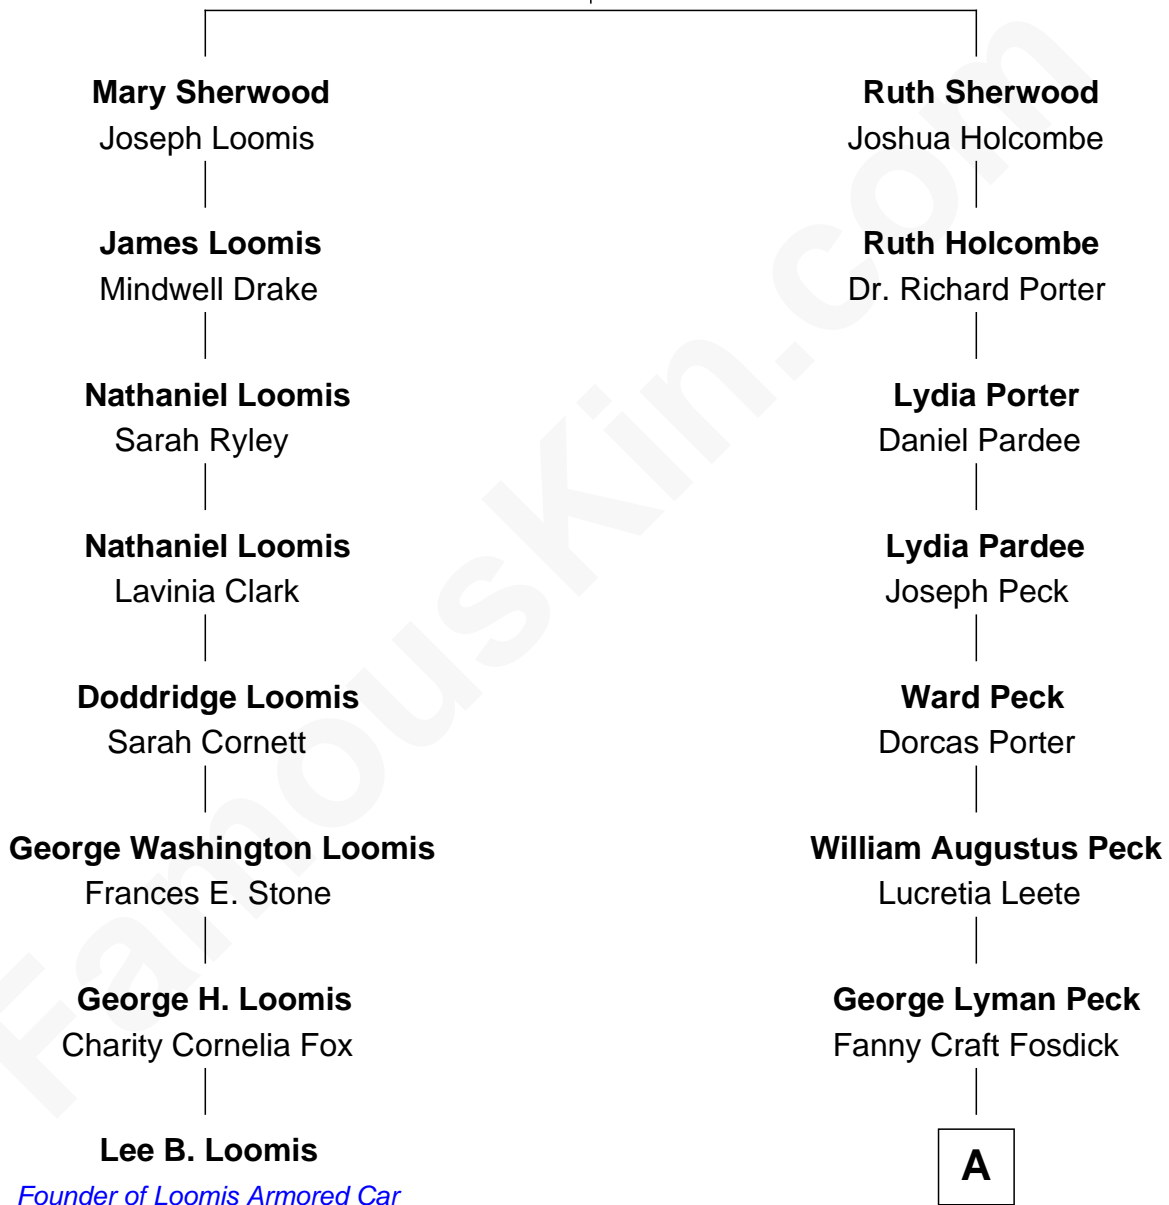

# FamousKin.com Relationship Chart of

**Lee B. Loomis**

*Founder of Loomis Armored Car Service*

7th cousin 3 times removed of

**Mizuo Peck**

*TV and Movie Actress*

**Thomas Sherwood**

Mary - - - - -

A

George Leete Peck  
Katharine May Tolles

Laurence Tolles Peck  
Barbara Field

George Leete Peck  
Sanae Mizusawa

Mizuo Peck  
*TV and Movie Actress*