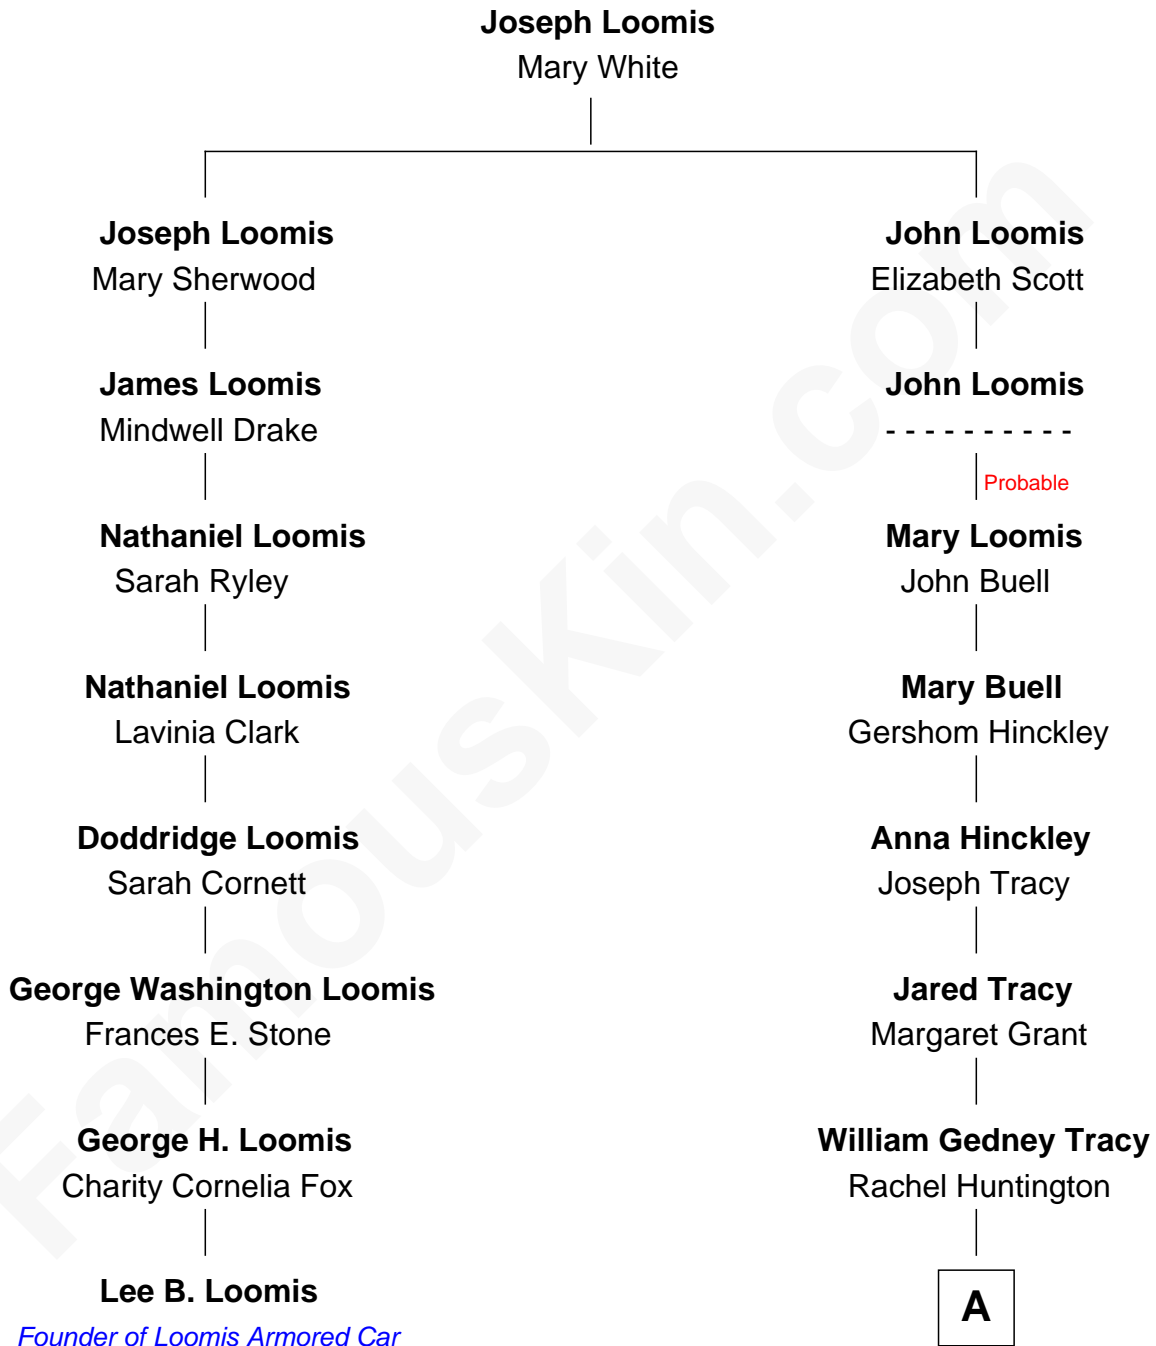

FamousKin.com Relationship Chart of

Lee B. Loomis

Founder of Loomis Armored Car Service

7th cousin 2 times removed of

J.P. Morgan, Jr.

American Banker and Philanthropist

A

—
Charles F. Tracy

Louisa Kirkland

—
Frances Louisa Tracy

John Pierpont Morgan

—
J.P. Morgan, Jr.

American Banker and Philanthropist

FamousKin.com