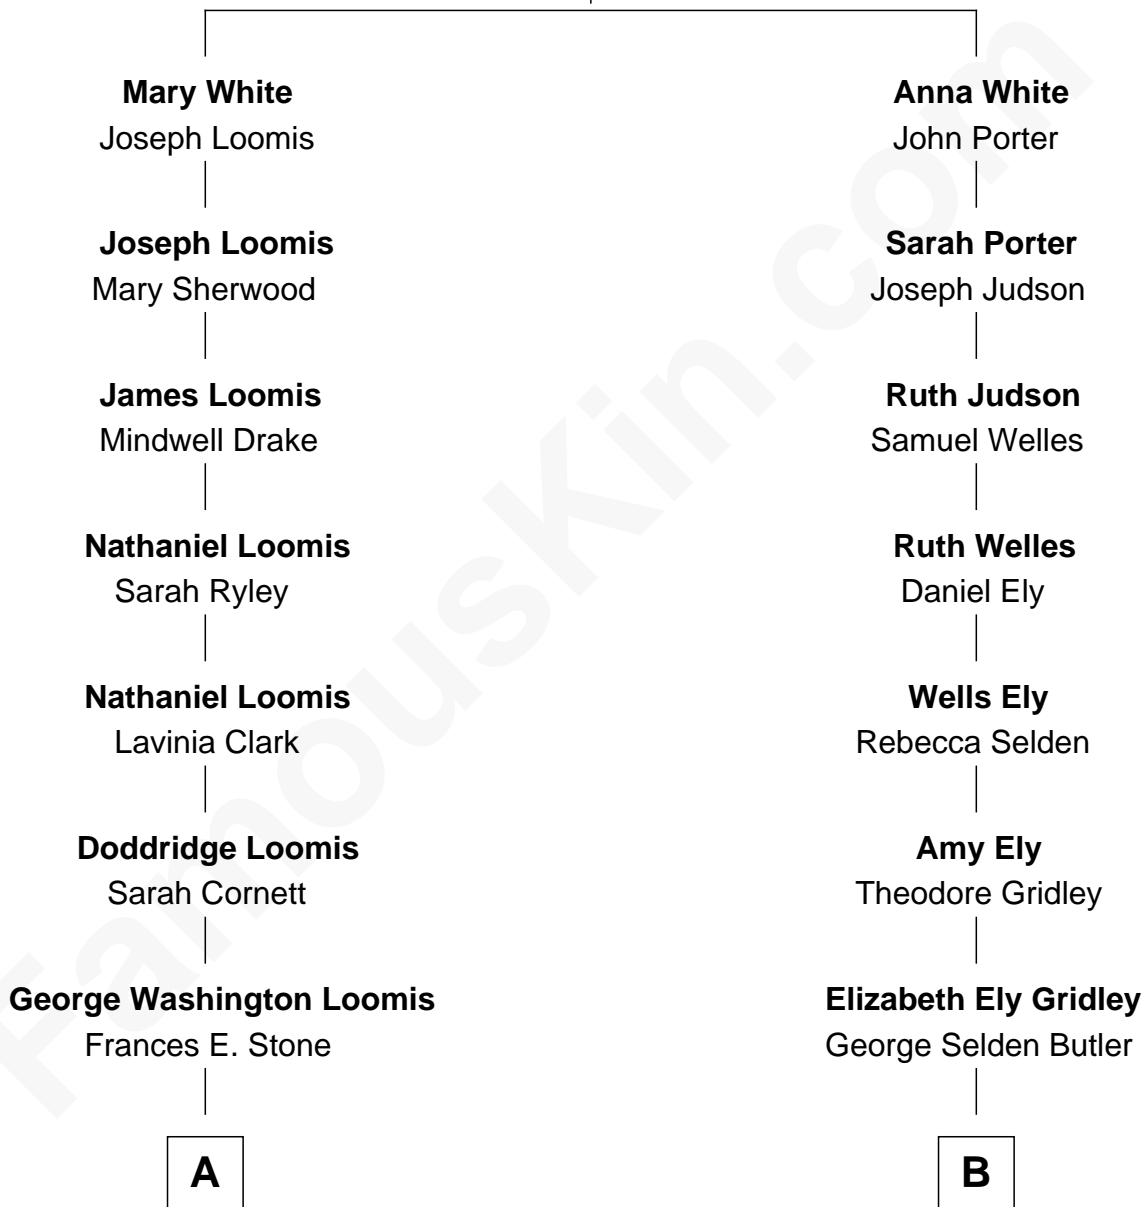

FamousKin.com Relationship Chart of

Lee B. Loomis

Founder of Loomis Armored Car Service

8th cousin 2 times removed of

Gerald Ford

38th U.S. President

Robert White

Bridget Allgar

A

George H. Loomis
Charity Cornelia Fox

Lee B. Loomis
Founder of Loomis Armored Car

B

Amy Gridley Butler
George Manney Ayer

Adele Augusta Ayer
Levi Addison Gardner

Dorothy Ayer Gardner
Leslie Lynch King

Gerald Ford
38th U.S. President